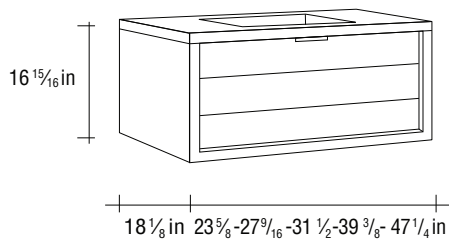

SINGLE BOWL

DOUBLE BOWL

FIVE DIFFERENT SIZES

FOUR DIFFERENT SIZES

TINO

BY  
INDUSTRIAS  VALENZUELA

[www.daxib.com](http://www.daxib.com)

ACCESORIES

BEVELED MIRROR

BEVELED BACKLIT MIRROR

- Mirrored cabinet and mirrors (not included).

**SINGLE BOWL:**  
23 5/8 - 27 9/16 - 31 1/2 - 39 3/8 - 47 1/4 In

**DOUBLE BOWL:**  
47 1/4 In

**DOUBLE BOWL:**  
63 In

**DOUBLE BOWL:**  
78 3/4 In