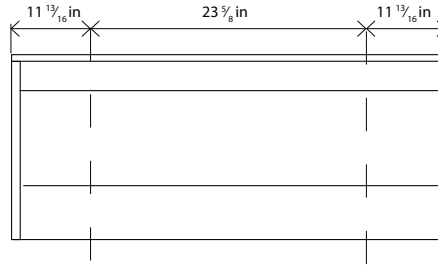

BEVELED MIRROR

BEVELED BACKLIT MIRROR

- Mirrored cabinet and mirrors (not included).

**SINGLE BOWL:**  
23 5/8 - 27 9/16 - 31 1/2 - 39 3/8 - 47 1/4 In

**DOUBLE BOWL:**  
47 1/4 In

**DOUBLE BOWL:**  
63 In

**DOUBLE BOWL:**  
78 3/4 In