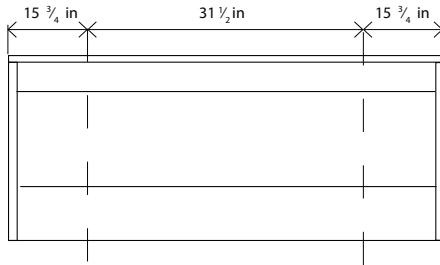

BEVELED MIRROR

BEVELED BACKLIT MIRROR

- Mirrored cabinet and mirrors (not included).

**SINGLE BOWL:**  
23 5/8 - 27 9/16 - 31 1/2 - 39 3/8 - 47 1/4 In

**DOUBLE BOWL:**  
47 1/4 In

**DOUBLE BOWL:**  
63 In

**DOUBLE BOWL:**  
78 3/4 In