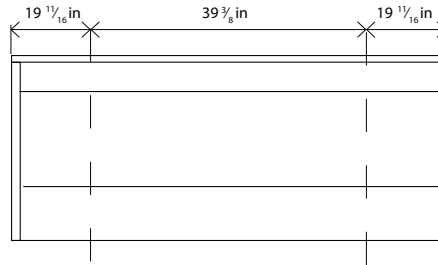

BEVELED MIRROR

BEVELED BACKLIT MIRROR

- Mirrored cabinet and mirrors (not included).

**SINGLE BOWL:**  
23 5/8 - 27 9/16 - 31 1/2 - 39 3/8 - 47 1/4 In

**DOUBLE BOWL:**  
47 1/4 In

**DOUBLE BOWL:**  
63 In

**DOUBLE BOWL:**  
78 3/4 In