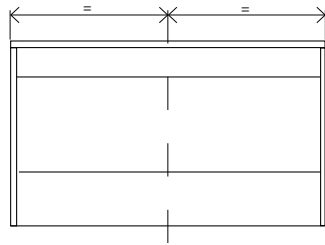

BEVELED MIRROR

BEVELED BACKLIT MIRROR

- Mirrored cabinet and mirrors (not included).

**SINGLE BOWL:**  
23 5/8 - 27 9/16 - 31 1/2 - 39 3/8 - 47 1/4 In

**DOUBLE BOWL:**  
47 1/4 In

**DOUBLE BOWL:**  
63 In

**DOUBLE BOWL:**  
78 3/4 In