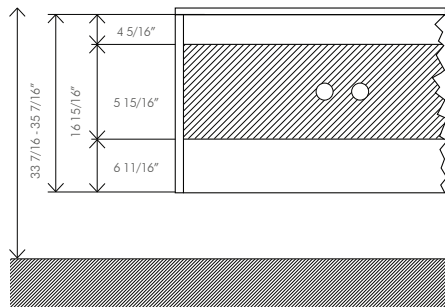

Water source (in)