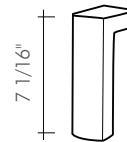

SET 4 LEGS CLASS