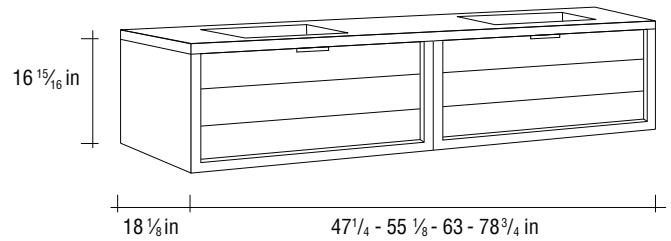

SINGLE BOWL

DOUBLE BOWL

FIVE DIFFERENT SIZES

FOUR DIFFERENT SIZES

TINO

BY  
INDUSTRIAS  VALENZUELA

[www.daxib.com](http://www.daxib.com)

ACCESORIES

BEVELED MIRROR

BEVELED BACKLIT MIRROR

- Mirrored cabinet and mirrors (not included).

**SINGLE BOWL:**  
23 5/8 - 27 9/16 - 31 1/2 - 39 3/8 - 47 1/4 In

**DOUBLE BOWL:**  
47 1/4 In

**DOUBLE BOWL:**  
63 In

**DOUBLE BOWL:**  
78 3/4 In