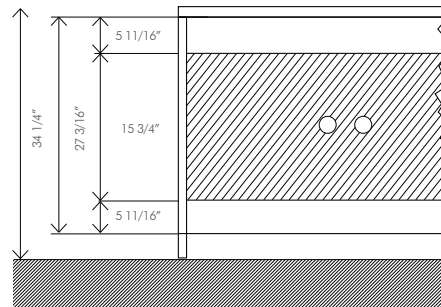

BEVELED BACKLIT MIRROR

- Mirrored cabinet and mirrors (not included).

SET 4 LEGS CLASS

VPATA40004
(included)

SINGLE BOWL:
23 5/8 - 27 9/16 - 31 1/2 - 39 3/8 - 47 1/4 In

DOUBLE BOWL:
47 1/4 In

DOUBLE BOWL:
55 1/8 In

DOUBLE BOWL:
63 In

DOUBLE BOWL:
78 3/4 In

Water source (in)

For parts or sale requirements please contact our customer service department:

CS@daxib.com

1 888 685 8236