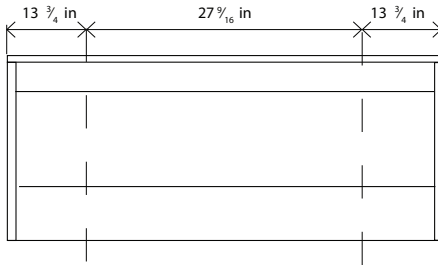

BEVELED BACKLIT MIRROR

- Mirrored cabinet and mirrors (not included).

SET 4 LEGS CLASS

VPATA40004
(included)

SINGLE BOWL:
23 5/8 - 27 9/16 - 31 1/2 - 39 3/8 - 47 1/4 In

DOUBLE BOWL:
47 1/4 In

DOUBLE BOWL:
55 1/8 In

DOUBLE BOWL:
63 In

DOUBLE BOWL:
78 3/4 In

Water source (in)

For parts or sale requirements please contact our customer service department:

CS@daxib.com

1 888 685 8236