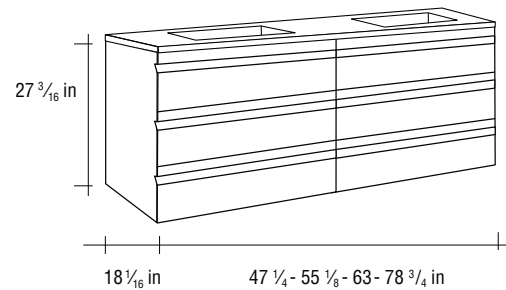

- Lower Cabinet 2 WOOD DRAWERS with self closing slides soft close WITH KUBIC BASIN (included).

SINGLE BOWL

DOUBLE BOWL

FIVE DIFFERENT SIZES

FOUR DIFFERENT SIZES

DAX

SOLCO 3

BY
INDUSTRIAS  VALENZUELA

BEVELED BACKLIT MIRROR

- Mirrored cabinet and mirrors (not included).

SET 4 LEGS CLASS

VPATA40004
(included)

SINGLE BOWL:
23 5/8 - 27 9/16 - 31 1/2 - 39 3/8 - 47 1/4 In

DOUBLE BOWL:
47 1/4 In

DOUBLE BOWL:
55 1/8 In

DOUBLE BOWL:
63 In

DOUBLE BOWL:
78 3/4 In

Water source (in)

For parts or sale requirements please contact our customer service department:

CS@daxib.com

1 888 685 8236