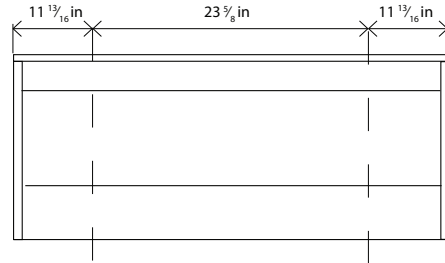

BEVELED BACKLIT MIRROR

- Mirrored cabinet and mirrors (not included).

SET 4 LEGS CLASS

VPATA40004
(included)

SINGLE BOWL:
23 5/8 - 27 9/16 - 31 1/2 - 39 3/8 - 47 1/4 In

DOUBLE BOWL:
47 1/4 In

DOUBLE BOWL:
55 1/8 In

DOUBLE BOWL:
63 In

DOUBLE BOWL:
78 3/4 In

Water source (in)

For parts or sale requirements please contact our customer service department:

CS@daxib.com

1 888 685 8236