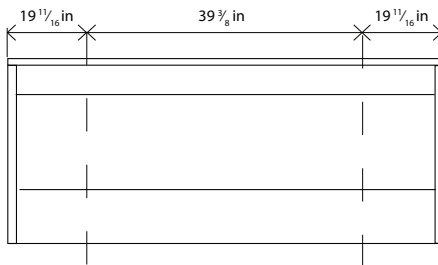

BEVELED BACKLIT MIRROR

- Mirrored cabinet and mirrors (not included).

SET 4 LEGS CLASS

VPATA40004
(included)

SINGLE BOWL:
23 5/8 - 27 9/16 - 31 1/2 - 39 3/8 - 47 1/4 In

DOUBLE BOWL:
47 1/4 In

DOUBLE BOWL:
55 1/8 In

DOUBLE BOWL:
63 In

DOUBLE BOWL:
78 3/4 In

Water source (in)

For parts or sale requirements please contact our customer service department:

CS@daxib.com

1 888 685 8236