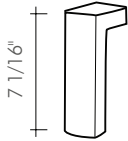

- Lower Cabinet 2 WOOD DRAWERS with self closing slides soft close WITH KUBIC BASIN (included).

SINGLE BOWL

DOUBLE BOWL

FIVE DIFFERENT SIZES

FOUR DIFFERENT SIZES

DAX

SOLCO 3

BY
INDUSTRIAS  VALENZUELA

BEVELED BACKLIT MIRROR

- Mirrored cabinet and mirrors (not included).

SET 4 LEGS CLASS

VPATA40004
(included)

SINGLE BOWL:
23 5/8 - 27 9/16 - 31 1/2 - 39 3/8 - 47 1/4 In

DOUBLE BOWL:
47 1/4 In

DOUBLE BOWL:
55 1/8 In

DOUBLE BOWL:
63 In

DOUBLE BOWL:
78 3/4 In

Water source (in)

For parts or sale requirements please contact our customer service department:

CS@daxib.com

1 888 685 8236