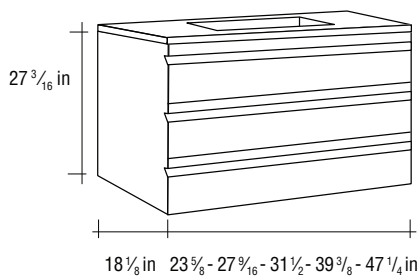

- Lower Cabinet 2 WOOD DRAWERS with self closing slides soft close WITH KUBIC BASIN (included).

SINGLE BOWL

DOUBLE BOWL

FIVE DIFFERENT SIZES

FOUR DIFFERENT SIZES

DAX

SOLCO 3

BY
INDUSTRIAS  VALENZUELA

DOUBLE BOWL:
63 In

DOUBLE BOWL:
78 3/4 In

Water source (in)

For parts or sale requirements please contact our customer service department:

CS@daxib.com

1 888 685 8236