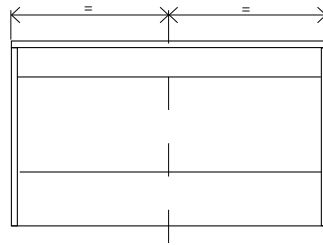

BEVELED BACKLIT MIRROR

- Mirrored cabinet and mirrors (not included).

SET 4 LEGS CLASS

VPATA40004
(included)

SINGLE BOWL:
23 5/8 - 27 9/16 - 31 1/2 - 39 3/8 - 47 1/4 In

DOUBLE BOWL:
47 1/4 In

DOUBLE BOWL:
55 1/8 In

DOUBLE BOWL:
63 In

DOUBLE BOWL:
78 3/4 In

Water source (in)

For parts or sale requirements please contact our customer service department:

CS@daxib.com

1 888 685 8236