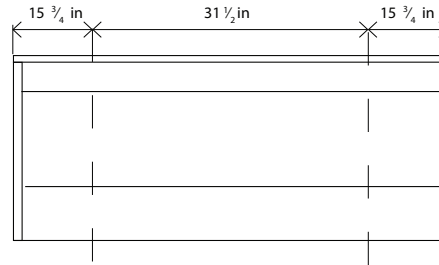

BEVELED BACKLIT MIRROR

- Mirrored cabinet and mirrors (not included).

SET 4 LEGS CLASS

VPATA40004
(included)

SINGLE BOWL:
23 5/8 - 27 9/16 - 31 1/2 - 39 3/8 - 47 1/4 In

DOUBLE BOWL:
47 1/4 In

DOUBLE BOWL:
55 1/8 In

DOUBLE BOWL:
63 In

DOUBLE BOWL:
78 3/4 In

Water source (in)

For parts or sale requirements please contact our customer service department:

CS@daxib.com

1 888 685 8236