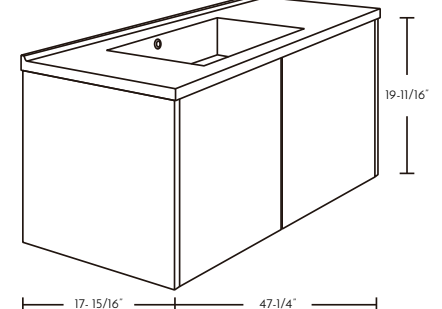

### ZEN - 2 DRAWERS

This cabinet has two drawers with a PUSH TO OPEN SYSTEM. It also features a hypoallergenic and antibacterial gloss or matte solid surface basin.

24"

32"

36"

48"

64"

72"