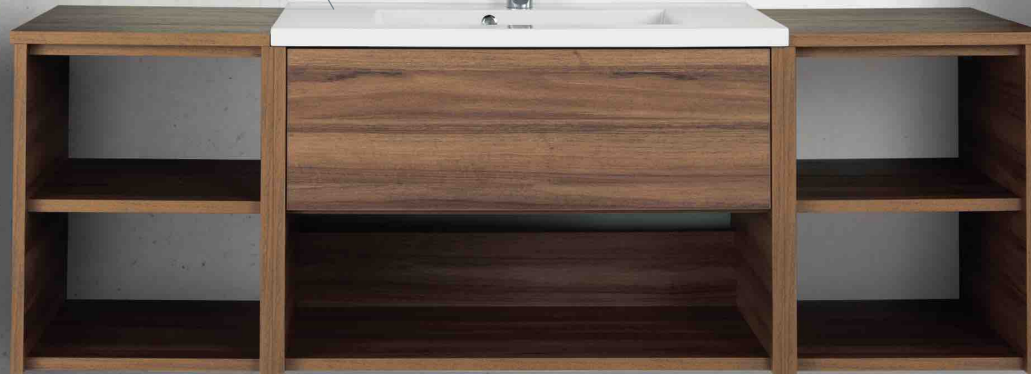

32" x 7" WOOD FINISH MIRROR SHELF

32" MARE GLOSS BASIN