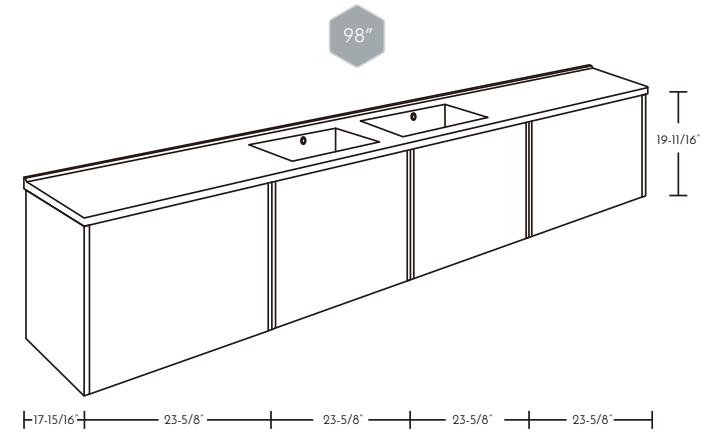

'OHANA CABINETS

This cabinet has been designed with one large drawer and one smaller internal drawer with soft close and hardware for smooth handling. The main drawer features a PUSH TO OPEN SYSTEM. 'OHANA cabinets are completed with a hypoallergenic and antibacterial gloss or matte solid surface basin.