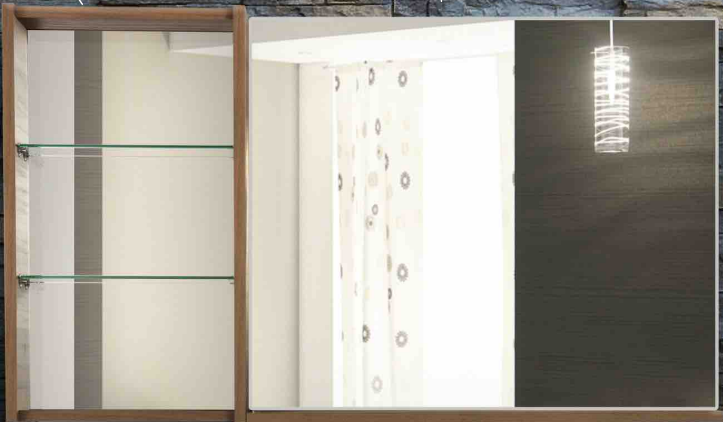

16" LOW SIDE CABINET
WALL MOUNT
DS1C040300

WHITE

SACRAMENTO

WALNUT

AVAILABLE COLORS

32" FRAMELESS MIRROR

16" SMALL OPEN CABINET