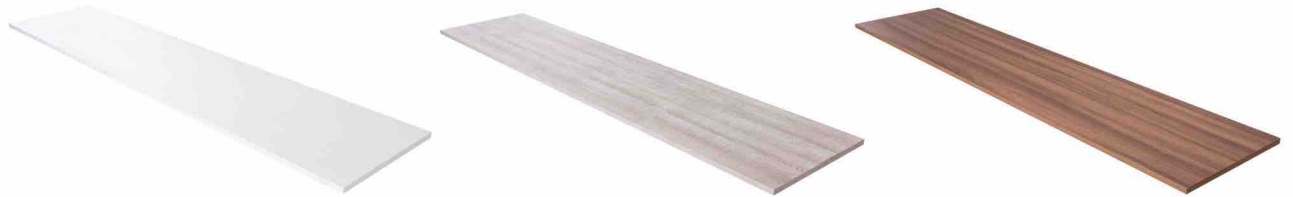

ZEN WOOD FINISH TOPS

**DSS0201100**  
80" Wood Finish Top, Deck Mount, White  
L: 79-1/8" W: 17-15/16" H: 3/4"

**DSS0201200**  
80" Wood Finish Top, Deck Mount, Sacramento  
L: 79-1/8" W: 17-15/16" H: 3/4"