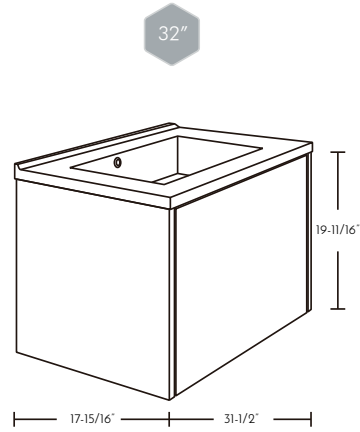

16" LOW SIDE CABINET
WALL MOUNT
DA00040500

'OHANA CABINETS

This cabinet has been designed with one large drawer and one smaller internal drawer with soft close and hardware for smooth handling. The main drawer features a PUSH TO OPEN SYSTEM. 'OHANA cabinets are completed with a hypoallergenic and antibacterial gloss or matte solid surface basin.