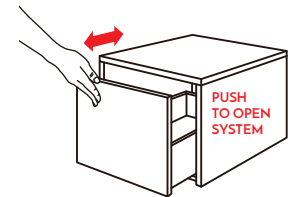

ZEN COMPLEMENTS

Mix and match your favorite accessories to create the perfect storage spaces for your unique ZEN bathroom and life style.