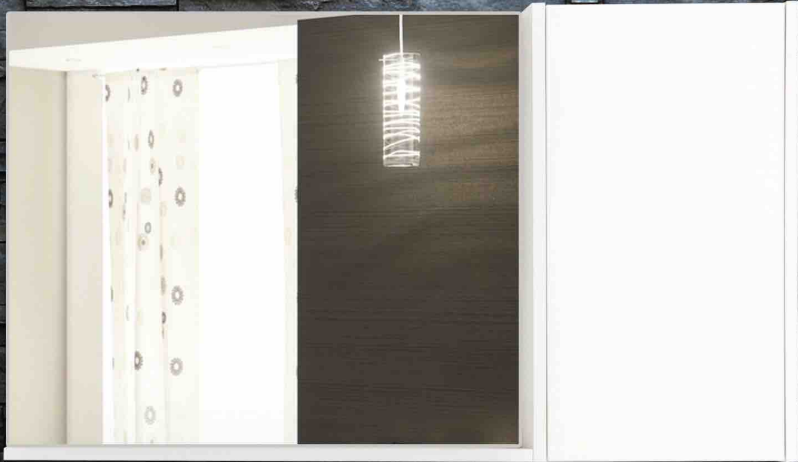

16" LOW SIDE CABINET  
WALL MOUNT  
DS1C040100

16" LOWER OPEN  
SIDE CABINET  
WALL MOUNT  
DS2H050100

16" LOWER  
SIDE CABINET  
WALL MOUNT  
DSP1050100

16" TALL SIDE CABINET

32" FRAMELESS MIRROR

16" SMALL SIDE CABINET