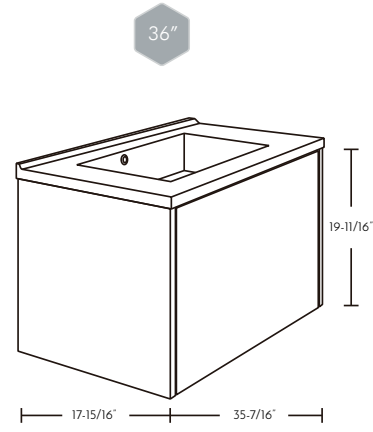

'OHANA CABINETS

This cabinet has been designed with one large drawer and one smaller internal drawer with soft close and hardware for smooth handling. The main drawer features a PUSH TO OPEN SYSTEM. 'OHANA cabinets are completed with a hypoallergenic and antibacterial gloss or matte solid surface basin.