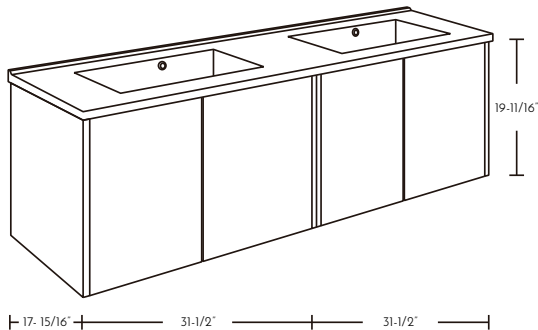

### ZEN - 2 DRAWERS

This cabinet has two drawers with a PUSH TO OPEN SYSTEM. It also features a hypoallergenic and antibacterial gloss or matte solid surface basin.

24"

32"

36"

48"

64"

72"