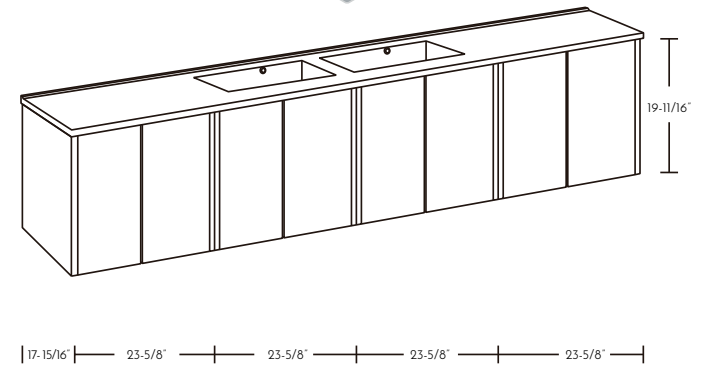

24"

32"

36"

48"

64"

72"

98"

ZEN - 2 DOORS

This cabinet has two doors with a PUSH TO OPEN SYSTEM and one shelf.
This ZEN cabinet comes completed with a hypoallergenic and antibacterial gloss or matte solid surface basin.