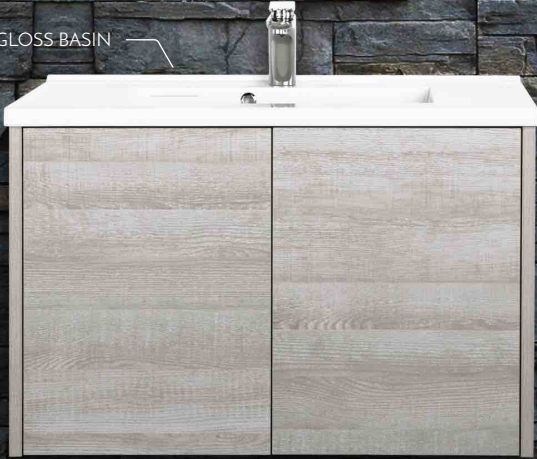

32" x 7" WOOD FINISH MIRROR SHELF

32" MARE GLOSS BASIN