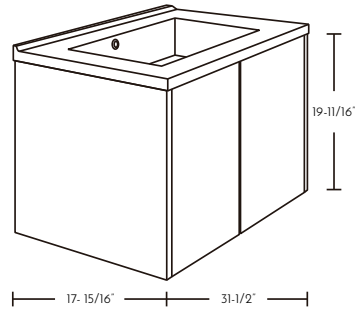

### ZEN - 2 DRAWERS

This cabinet has two drawers with a PUSH TO OPEN SYSTEM. It also features a hypoallergenic and antibacterial gloss or matte solid surface basin.

24"

32"

36"

48"

64"

72"