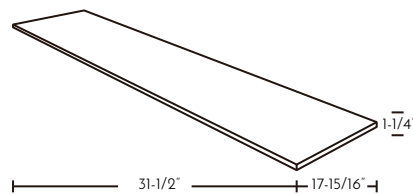

16" TALL SIDE CABINET

16" SMALL OPEN CABINET

16" LOW SIDE CABINET

FRAMELESS MIRRORS

WOOD FINISH MIRROR SHELVES

WOOD FINISH TOP

'OHANA COMPLEMENTS

Mix and match your favorite accessories to create the perfect storage spaces for your unique 'OHANA bathroom and life style.