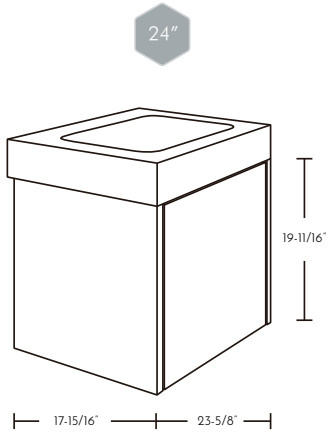

'OHANA CABINETS

This cabinet has been designed with one large drawer and one smaller internal drawer with soft close and hardware for smooth handling. The main drawer features a PUSH TO OPEN SYSTEM. 'OHANA cabinets are completed with a hypoallergenic and antibacterial gloss or matte solid surface basin.