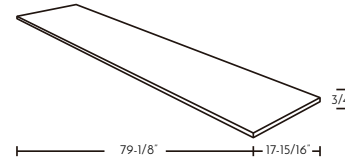

WOOD FINISH TOP