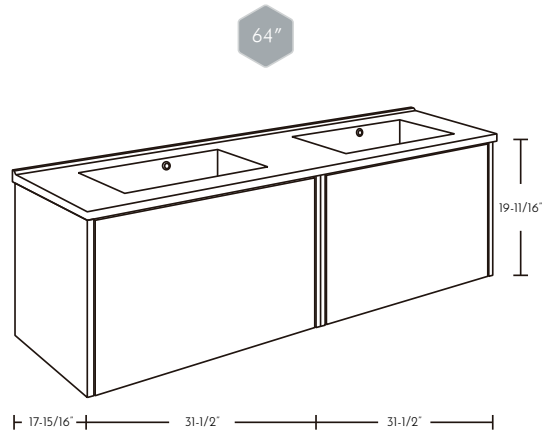

'OHANA CABINETS

This cabinet has been designed with one large drawer and one smaller internal drawer with soft close and hardware for smooth handling. The main drawer features a PUSH TO OPEN SYSTEM. 'OHANA cabinets are completed with a hypoallergenic and antibacterial gloss or matte solid surface basin.