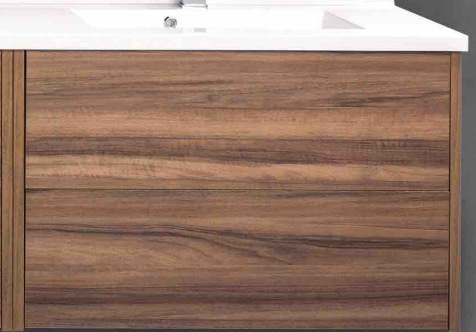

32" SINGLE VANITY CABINET

ZEN WALNUT 2 DRAWERS