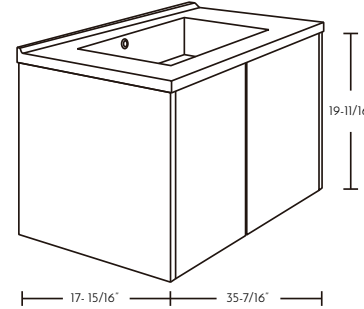

### ZEN - 2 DRAWERS

This cabinet has two drawers with a PUSH TO OPEN SYSTEM. It also features a hypoallergenic and antibacterial gloss or matte solid surface basin.

24"

32"

36"

48"

64"

72"