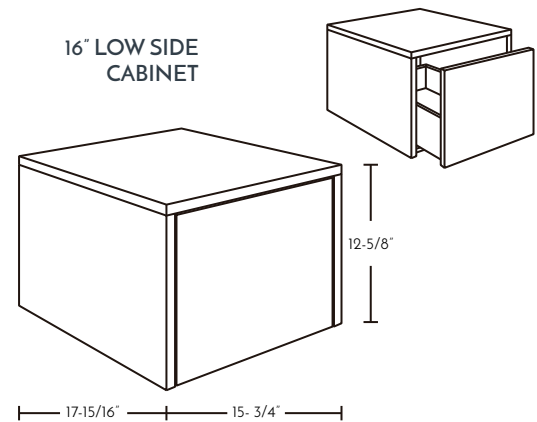

16" LOW SIDE CABINET