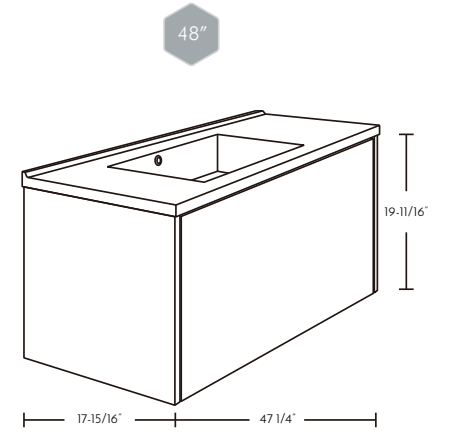

'OHANA CABINETS

This cabinet has been designed with one large drawer and one smaller internal drawer with soft close and hardware for smooth handling. The main drawer features a PUSH TO OPEN SYSTEM. 'OHANA cabinets are completed with a hypoallergenic and antibacterial gloss or matte solid surface basin.