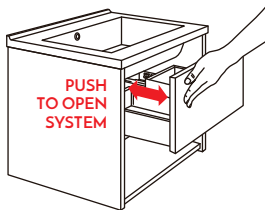

### ZEN - 1 DRAWER

This cabinet has one drawer with a PUSH TO OPEN SYSTEM and additional open storage space. ZEN cabinets come completed with a hypoallergenic and antibacterial gloss or matte solid surface basin.