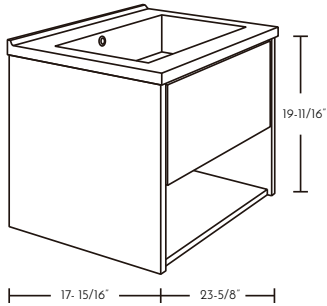

24"

32"

36"

48"

64"

72"

98"

ZEN - 1 DRAWER

This cabinet has one drawer with a PUSH TO OPEN SYSTEM and additional open storage space. ZEN cabinets come completed with a hypoallergenic and antibacterial gloss or matte solid surface basin.