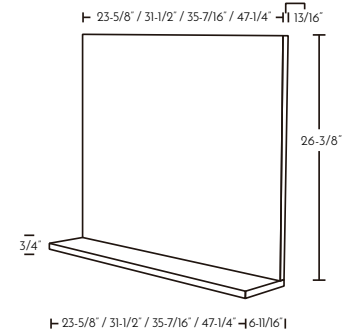

16" LOW SIDE CABINET

WOOD FINISH FILLER

WOOD FINISH TOP

16" LOWER OPEN SIDE CABINET

16" LOWER SIDE CABINET

16" SMALL OPEN CABINET

16" SMALL SIDE CABINET

FRAMELESS MIRRORS