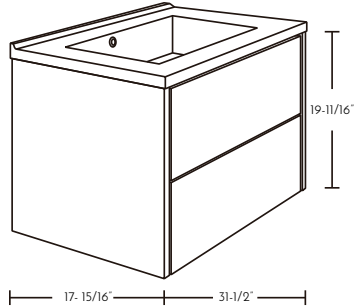

24"

32"

36"

48"

64"

72"

98"

ZEN - 2 DRAWERS

This cabinet has two drawers with a PUSH TO OPEN SYSTEM. It also features a hypoallergenic and antibacterial gloss or matte solid surface basin.