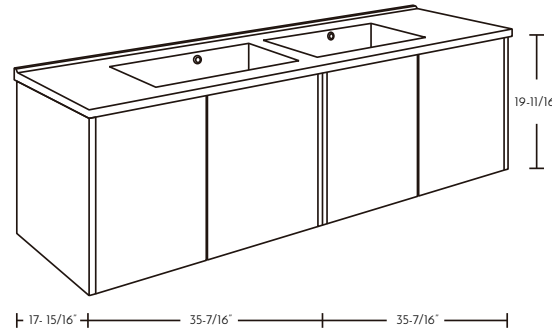

### ZEN - 2 DRAWERS

This cabinet has two drawers with a PUSH TO OPEN SYSTEM. It also features a hypoallergenic and antibacterial gloss or matte solid surface basin.

24"

32"

36"

48"

64"

72"