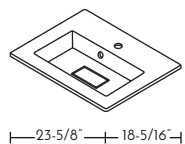

MARE

9/16"

9/16"

9/16"

9/16"

9/16"

9/16"

9/16"

ALTO

3-15/16"

3-15/16"

3-15/16"

3-15/16"

LEAF

11/16"