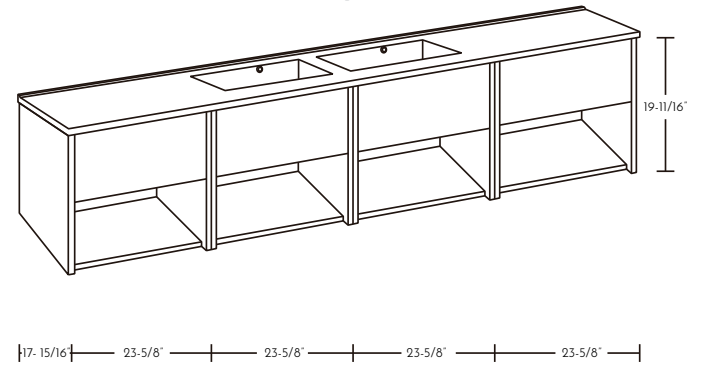

24"

32"

36"

48"

64"

72"

98"

ZEN - 1 DRAWER

This cabinet has one drawer with a PUSH TO OPEN SYSTEM and additional open storage space. ZEN cabinets come completed with a hypoallergenic and antibacterial gloss or matte solid surface basin.