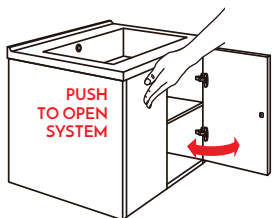

24"

32"

36"

48"

64"

72"

98"

ZEN - 2 DOORS

This cabinet has two doors with a PUSH TO OPEN SYSTEM and one shelf.
This ZEN cabinet comes completed with a hypoallergenic and antibacterial gloss or matte solid surface basin.