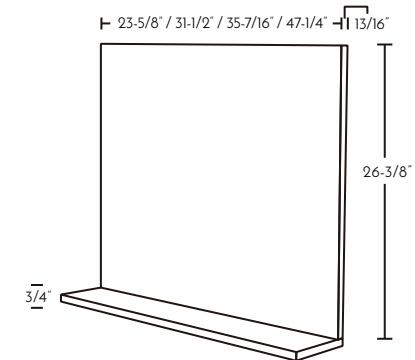

16" TALL SIDE CABINET

16" SMALL OPEN CABINET

16" LOW SIDE CABINET

FRAMELESS MIRRORS

WOOD FINISH MIRROR SHELVES

WOOD FINISH TOP

'OHANA COMPLEMENTS

Mix and match your favorite accessories to create the perfect storage spaces for your unique 'OHANA bathroom and life style.