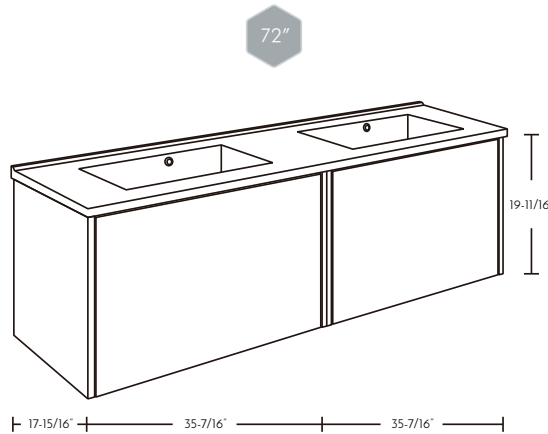

'OHANA CABINETS

This cabinet has been designed with one large drawer and one smaller internal drawer with soft close and hardware for smooth handling. The main drawer features a PUSH TO OPEN SYSTEM. 'OHANA cabinets are completed with a hypoallergenic and antibacterial gloss or matte solid surface basin.