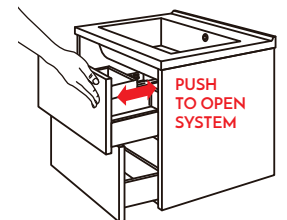

### ZEN - 2 DRAWERS

This cabinet has two drawers with a PUSH TO OPEN SYSTEM. It also features a hypoallergenic and antibacterial gloss or matte solid surface basin.

24"

32"

36"

48"

64"

72"