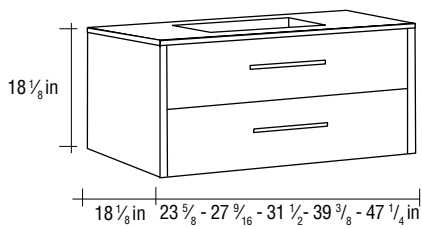

MOON/WHITE

- Lower Cabinet with self closing soft close hardware WITH PORCELAIN BASIN (included).

DRAWERS

DOORS

FIVE DIFFERENT SIZES

FOUR DIFFERENT SIZES

TWO DIFFERENT SIZES

NOVA

- Mirrored cabinet and mirrors (not included).

**SINGLE BOWL:**  
23 5/8 - 27 9/16 - 31 1/2 - 39 3/8 - 47 1/4 In

**DOUBLE BOWL:**  
47 1/4 In

**DOUBLE BOWL:**  
55 1/8 In

**DOUBLE BOWL:**  
63 In

**DOUBLE BOWL:**  
78 3/4 In