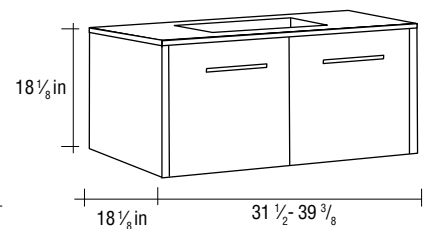

MOON/WHITE

- Lower Cabinet with self closing soft close hardware WITH PORCELAIN BASIN (included).

DRAWERS

DOORS

FIVE DIFFERENT SIZES

FOUR DIFFERENT SIZES

TWO DIFFERENT SIZES

NOVA

- Mirrored cabinet and mirrors (not included).

**SINGLE BOWL:**  
23 5/8 - 27 9/16 - 31 1/2 - 39 3/8 - 47 1/4 In

**DOUBLE BOWL:**  
47 1/4 In

**DOUBLE BOWL:**  
55 1/8 In

**DOUBLE BOWL:**  
63 In

**DOUBLE BOWL:**  
78 3/4 In