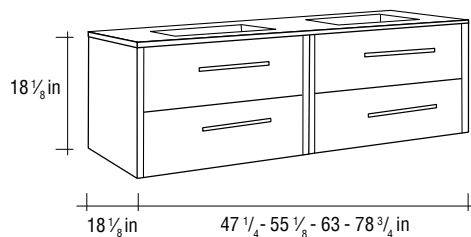

MOON/WHITE

- Lower Cabinet with self closing soft close hardware WITH PORCELAIN BASIN (included).

DRAWERS

DOORS

FIVE DIFFERENT SIZES

FOUR DIFFERENT SIZES

TWO DIFFERENT SIZES

NOVA

- Mirrored cabinet and mirrors (not included).

**SINGLE BOWL:**  
23 5/8 - 27 9/16 - 31 1/2 - 39 3/8 - 47 1/4 In

**DOUBLE BOWL:**  
47 1/4 In

**DOUBLE BOWL:**  
55 1/8 In

**DOUBLE BOWL:**  
63 In

**DOUBLE BOWL:**  
78 3/4 In