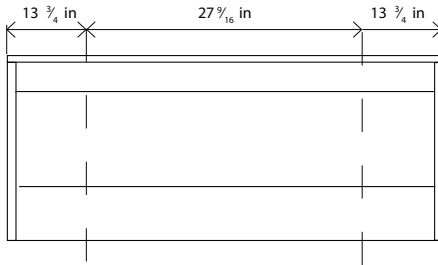

SMOOTH VERTICAL MIRROR

BACKLIT MIRROR

MIRRORED CABINET 3D SOFT CLOSE

BEVELED MIRROR

BEVELED BACKLIT MIRROR

- Mirrored cabinet and mirrors (not included).

SINGLE BOWL:
23 5/8 - 27 9/16 - 31 1/2 - 47 1/4 In

DOUBLE BOWL:
47 1/4 In

DOUBLE BOWL:
55 1/8 In

DOUBLE BOWL:
63 In

SET 4 LEGS CLASS

VPATA40004

(included)

For parts or sale requirements please contact our customer service department:

CS@daxib.com

1 888 685 8236