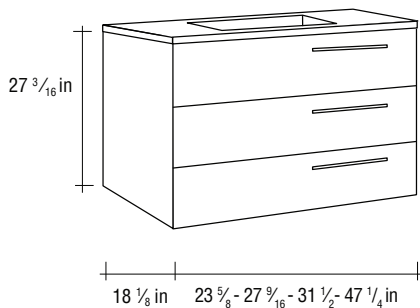

BATHROOM CABINETS **SERIES**
BY VALENZUELA

COLORS

GREY

WHITE

BLACK

- Lower Cabinet 3 METAL DRAWERS with self closing slides soft close WITH COMPOSITE STONE BASIN (included).

SINGLE BOWL

DOUBLE BOWL

SMOOTH VERTICAL MIRROR

BACKLIT MIRROR

MIRRORED CABINET 3D SOFT CLOSE

BEVELED MIRROR

BEVELED BACKLIT MIRROR

- Mirrored cabinet and mirrors (not included).

SINGLE BOWL:
23 5/8 - 27 9/16 - 31 1/2 - 47 1/4 In

DOUBLE BOWL:
47 1/4 In

DOUBLE BOWL:
55 1/8 In

DOUBLE BOWL:
63 In

SET 4 LEGS CLASS

VPATA40004

(included)

For parts or sale requirements please contact our customer service department:

CS@daxib.com

1 888 685 8236