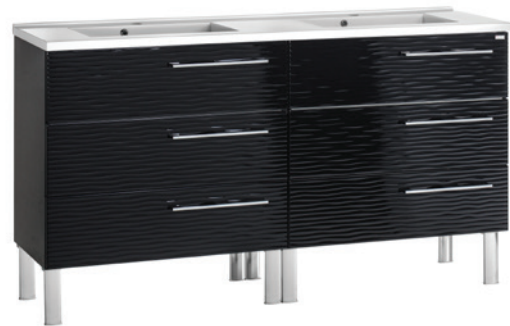

BATHROOM CABINETS **SERIES**
BY VALENZUELA

COLORS

GREY

WHITE

BLACK

- Lower Cabinet 3 METAL DRAWERS with self closing slides soft close WITH COMPOSITE STONE BASIN (included).

SINGLE BOWL

DOUBLE BOWL

FOUR DIFFERENT SIZES

THREE DIFFERENT SIZES

DUNE 3

BY
INDUSTRIAS  VALENZUELA

www.daxib.com

ACCESORIES

- WITH SOFT CLOSE
With self close / self open hardware (not included).

SMOOTH MIRROR

SMOOTH VERTICAL MIRROR

BACKLIT MIRROR

MIRRORED CABINET 3D SOFT CLOSE

BEVELED MIRROR

BEVELED BACKLIT MIRROR

- Mirrored cabinet and mirrors (not included).

SINGLE BOWL:
23 5/8 - 27 9/16 - 31 1/2 - 47 1/4 In

DOUBLE BOWL:
47 1/4 In