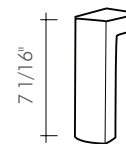

SMOOTH VERTICAL MIRROR

BACKLIT MIRROR

MIRRORED CABINET 3D SOFT CLOSE

BEVELED MIRROR

BEVELED BACKLIT MIRROR

- Mirrored cabinet and mirrors (not included).

SINGLE BOWL:
23 5/8 - 27 9/16 - 31 1/2 - 47 1/4 In

DOUBLE BOWL:
47 1/4 In

DOUBLE BOWL:
55 1/8 In

DOUBLE BOWL:
63 In

SET 4 LEGS CLASS

VPATA40004

(included)

For parts or sale requirements please contact our customer service department:

CS@daxib.com

1 888 685 8236