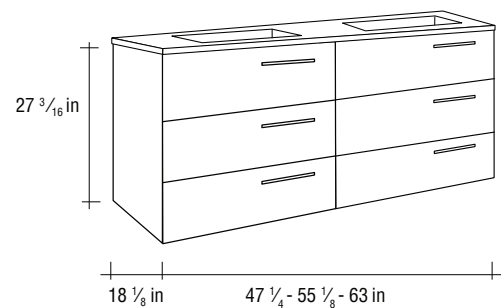

THREE DIFFERENT SIZES