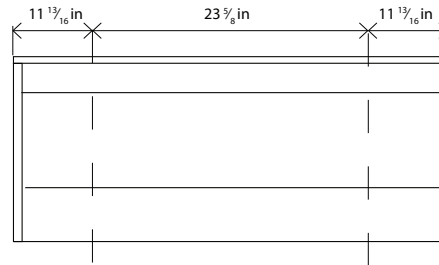

SMOOTH VERTICAL MIRROR

BACKLIT MIRROR

MIRRORED CABINET 3D SOFT CLOSE

BEVELED MIRROR

BEVELED BACKLIT MIRROR

- Mirrored cabinet and mirrors (not included).

SINGLE BOWL:
23 5/8 - 27 9/16 - 31 1/2 - 47 1/4 In

DOUBLE BOWL:
47 1/4 In

DOUBLE BOWL:
55 1/8 In

DOUBLE BOWL:
63 In

SET 4 LEGS CLASS

VPATA40004

(included)

For parts or sale requirements please contact our customer service department:

CS@daxib.com

1 888 685 8236