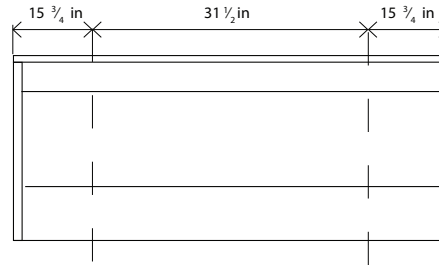

SMOOTH VERTICAL MIRROR

BACKLIT MIRROR

MIRRORED CABINET 3D SOFT CLOSE

BEVELED MIRROR

BEVELED BACKLIT MIRROR

- Mirrored cabinet and mirrors (not included).

SINGLE BOWL:
23 5/8 - 27 9/16 - 31 1/2 - 47 1/4 In

DOUBLE BOWL:
47 1/4 In

DOUBLE BOWL:
55 1/8 In

DOUBLE BOWL:
63 In

SET 4 LEGS CLASS

VPATA40004

(included)

For parts or sale requirements please contact our customer service department:

CS@daxib.com

1 888 685 8236