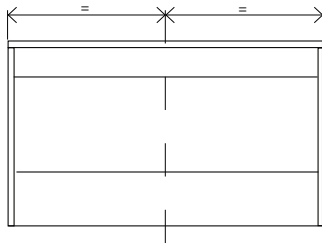

SMOOTH VERTICAL MIRROR

BACKLIT MIRROR

MIRRORED CABINET 3D SOFT CLOSE

BEVELED MIRROR

BEVELED BACKLIT MIRROR

- Mirrored cabinet and mirrors (not included).

SINGLE BOWL:
23 5/8 - 27 9/16 - 31 1/2 - 47 1/4 In

DOUBLE BOWL:
47 1/4 In

DOUBLE BOWL:
55 1/8 In

DOUBLE BOWL:
63 In

SET 4 LEGS CLASS

VPATA40004

(included)

For parts or sale requirements please contact our customer service department:

CS@daxib.com

1 888 685 8236