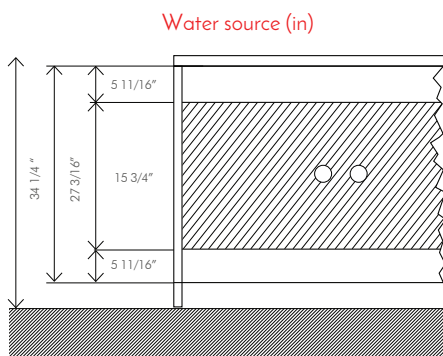

SMOOTH VERTICAL MIRROR

BACKLIT MIRROR

MIRRORED CABINET 3D SOFT CLOSE

BEVELED MIRROR

BEVELED BACKLIT MIRROR

- Mirrored cabinet and mirrors (not included).

SINGLE BOWL:
23 5/8 - 27 9/16 - 31 1/2 - 47 1/4 In

DOUBLE BOWL:
47 1/4 In

DOUBLE BOWL:
55 1/8 In

DOUBLE BOWL:
63 In

SET 4 LEGS CLASS

VPATA40004

(included)

For parts or sale requirements please contact our customer service department:

CS@daxib.com

1 888 685 8236