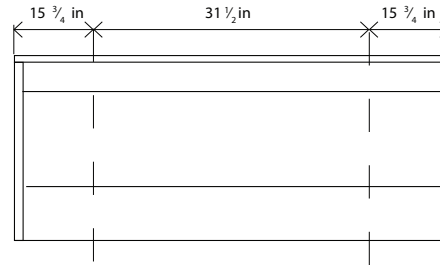

BEVELED MIRROR

BEVELED BACKLIT MIRROR

- Mirrored cabinet and mirrors (not included).

SINGLE BOWL:
23 5/8 - 27 9/16 - 31 1/2 - 47 1/4 In

DOUBLE BOWL:
47 1/4 In

DOUBLE BOWL:
55 1/8 In

DOUBLE BOWL:
63 In

Water source (in)