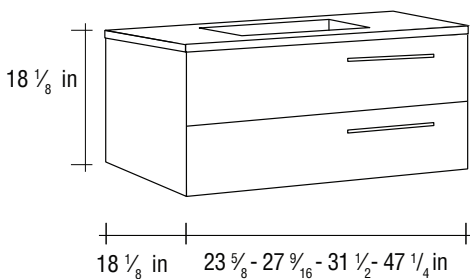

BATHROOM CABINETS **SERIES**
BY VALENZUELA

COLORS

GREY

WHITE

BLACK

- Lower Cabinet 2 METAL DRAWERS with self closing slides soft close WITH COMPOSITE STONE BASIN (included).

SINGLE BOWL

DOUBLE BOWL

FOUR DIFFERENT SIZES

THREE DIFFERENT SIZES

ACCESORIES

- WITH SOFT CLOSE
With self close / self open hardware (not included).

SMOOTH MIRROR

SMOOTH VERTICAL MIRROR

BACKLIT MIRROR

MIRRORED CABINET 3D SOFT CLOSE

BEVELED MIRROR

BEVELED BACKLIT MIRROR

- Mirrored cabinet and mirrors (not included).

SINGLE BOWL:
23 5/8 - 27 9/16 - 31 1/2 - 47 1/4 In

DOUBLE BOWL:
47 1/4 In

DOUBLE BOWL:
55 1/8 In

DOUBLE BOWL:
63 In

Water source (in)