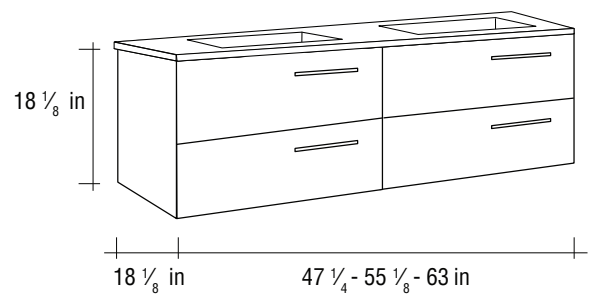

FOUR DIFFERENT SIZES

THREE DIFFERENT SIZES

ACCESORIES

- WITH SOFT CLOSE
With self close / self open hardware (not included).

SMOOTH MIRROR

SMOOTH VERTICAL MIRROR

BACKLIT MIRROR

MIRRORED CABINET 3D SOFT CLOSE

BEVELED MIRROR

BEVELED BACKLIT MIRROR

- Mirrored cabinet and mirrors (not included).

SINGLE BOWL:
23 5/8 - 27 9/16 - 31 1/2 - 47 1/4 In

DOUBLE BOWL:
47 1/4 In

DOUBLE BOWL:
55 1/8 In

DOUBLE BOWL:
63 In

Water source (in)