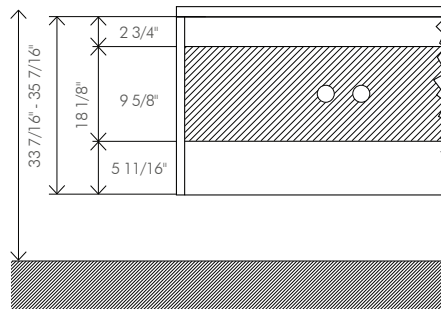

BEVELED MIRROR

BEVELED BACKLIT MIRROR

- Mirrored cabinet and mirrors (not included).

SINGLE BOWL:
23 5/8 - 27 9/16 - 31 1/2 - 47 1/4 In

DOUBLE BOWL:
47 1/4 In

DOUBLE BOWL:
55 1/8 In

DOUBLE BOWL:
63 In

Water source (in)