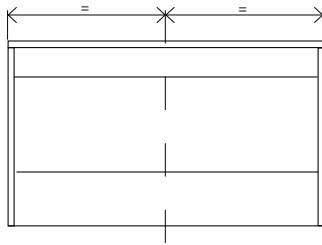

BEVELED MIRROR

BEVELED BACKLIT MIRROR

- Mirrored cabinet and mirrors (not included).

SINGLE BOWL:
23 5/8 - 27 9/16 - 31 1/2 - 47 1/4 In

DOUBLE BOWL:
47 1/4 In

DOUBLE BOWL:
55 1/8 In

DOUBLE BOWL:
63 In

Water source (in)