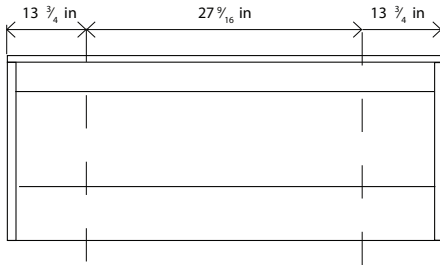

BEVELED MIRROR

BEVELED BACKLIT MIRROR

- Mirrored cabinet and mirrors (not included).

SINGLE BOWL:
23 5/8 - 27 9/16 - 31 1/2 - 47 1/4 In

DOUBLE BOWL:
47 1/4 In

DOUBLE BOWL:
55 1/8 In

DOUBLE BOWL:
63 In

Water source (in)