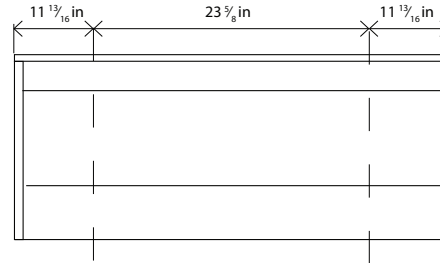

BEVELED MIRROR

BEVELED BACKLIT MIRROR

- Mirrored cabinet and mirrors (not included).

SINGLE BOWL:
23 5/8 - 27 9/16 - 31 1/2 - 47 1/4 In

DOUBLE BOWL:
47 1/4 In

DOUBLE BOWL:
55 1/8 In

DOUBLE BOWL:
63 In

Water source (in)