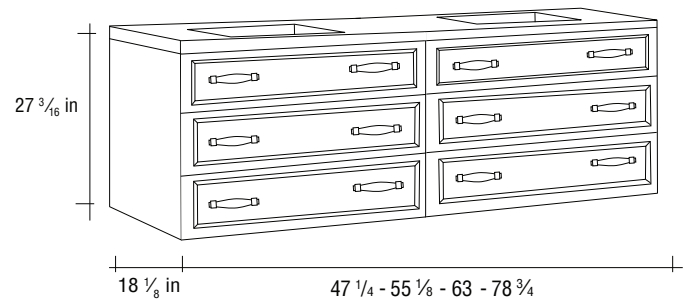

CLASS 3

BATHROOM CABINETS **SERIES**  
BY VALENZUELA

BY  
INDUSTRIAS  VALENZUELA

[www.daxib.com](http://www.daxib.com)

COLORS

WHITE MATT

MINK MATT

- Lower Cabinet 3 METAL DRAWERS with self closing slides soft close WITH COMPOSITE STONE BASIN (included).

SINGLE BOWL

DOUBLE BOWL

FIVE DIFFERENT SIZES

FOUR DIFFERENT SIZES

CLASS 3

BY  
INDUSTRIAS  VALENZUELA

[www.daxib.com](http://www.daxib.com)

ACCESORIES

- Mirrored cabinet and mirrors (not included).

**SINGLE BOWL:**  
23 5/8 - 27 9/16 - 31 1/2 - 39 3/8 - 47 1/4 In

**DOUBLE BOWL:**  
47 1/4 In

**DOUBLE BOWL:**  
55 1/8 In

**DOUBLE BOWL:**  
63 In

**DOUBLE BOWL:**  
78 3/4 In