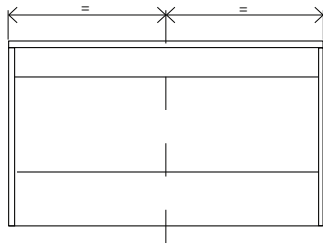

- WITH SOFT CLOSE With self close self open hardware (not included).

SMOOTH MIRROR

SMOOTH VERTICAL MIRROR

BACKLIT MIRROR

CENTRAS MIRROR INSIDE

BEVELED MIRROR

BEVELED BACKLIT MIRROR

CLASS MIRROR

- Mirrored cabinet and mirrors (not included).

**SINGLE BOWL:**  
23 5/8 - 27 9/16 - 31 1/2 - 39 3/8 - 47 1/4 In

**DOUBLE BOWL:**  
47 1/4 In

**DOUBLE BOWL:**  
55 1/8 In

**DOUBLE BOWL:**  
63 In

**DOUBLE BOWL:**  
78 3/4 In