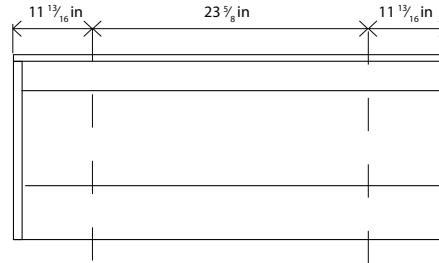

- WITH SOFT CLOSE With self close self open hardware (not included).

SMOOTH MIRROR

SMOOTH VERTICAL MIRROR

BACKLIT MIRROR

CENTRAS MIRROR INSIDE

BEVELED MIRROR

BEVELED BACKLIT MIRROR

CLASS MIRROR

- Mirrored cabinet and mirrors (not included).

**SINGLE BOWL:**  
23 5/8 - 27 9/16 - 31 1/2 - 39 3/8 - 47 1/4 In

**DOUBLE BOWL:**  
47 1/4 In

**DOUBLE BOWL:**  
55 1/8 In

**DOUBLE BOWL:**  
63 In

**DOUBLE BOWL:**  
78 3/4 In