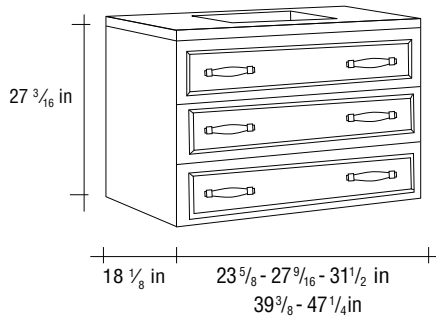

CLASS 3

BATHROOM CABINETS **SERIES**  
BY VALENZUELA

BY  
INDUSTRIAS  VALENZUELA

[www.daxib.com](http://www.daxib.com)

COLORS

WHITE MATT

MINK MATT

- Lower Cabinet 3 METAL DRAWERS with self closing slides soft close WITH COMPOSITE STONE BASIN (included).

SINGLE BOWL

DOUBLE BOWL

FIVE DIFFERENT SIZES

FOUR DIFFERENT SIZES

CLASS 3

BY  
INDUSTRIAS  VALENZUELA

[www.daxib.com](http://www.daxib.com)

ACCESORIES

- Mirrored cabinet and mirrors (not included).

**SINGLE BOWL:**  
23 5/8 - 27 9/16 - 31 1/2 - 39 3/8 - 47 1/4 In

**DOUBLE BOWL:**  
47 1/4 In

**DOUBLE BOWL:**  
55 1/8 In

**DOUBLE BOWL:**  
63 In

**DOUBLE BOWL:**  
78 3/4 In