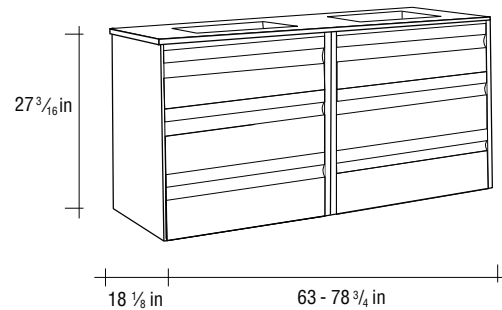

WHITE/WALLNUT

WALLNUT/WHITE

CLOUD/WHITE

- Lower Cabinet 3 METAL DRAWERS with self closing slides soft close WITH COMPOSITE STONE BASIN (included).

THREE DIFFERENT SIZES

TWO DIFFERENT SIZES

BARCELONA 3

BY
INDUSTRIAS VALENZUELA

BEVELED BACKLIT MIRROR

- Mirrored cabinet and mirrors (not included).

SINGLE BOWL:
23 5/8 - 27 9/16 - 31 1/2 - 39 3/8 - 47 1/4 In

DOUBLE BOWL:
47 1/4 In

DOUBLE BOWL:
55 1/8 In

DOUBLE BOWL:
63 In

DOUBLE BOWL:
78 3/4 In