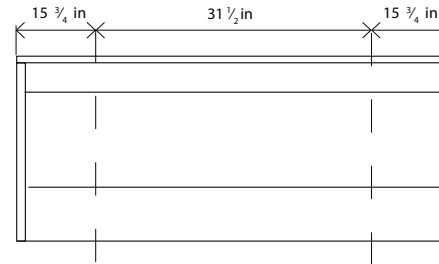

BEVELED BACKLIT MIRROR

- Mirrored cabinet and mirrors (not included).

SINGLE BOWL:
23 5/8 - 27 9/16 - 31 1/2 - 39 3/8 - 47 1/4 In

DOUBLE BOWL:
47 1/4 In

DOUBLE BOWL:
55 1/8 In

DOUBLE BOWL:
63 In

DOUBLE BOWL:
78 3/4 In