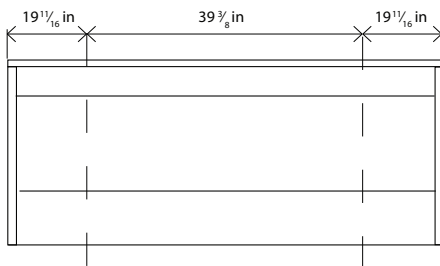

BEVELED BACKLIT MIRROR

- Mirrored cabinet and mirrors (not included).

SINGLE BOWL:
23 5/8 - 27 9/16 - 31 1/2 - 39 3/8 - 47 1/4 In

DOUBLE BOWL:
47 1/4 In

DOUBLE BOWL:
55 1/8 In

DOUBLE BOWL:
63 In

DOUBLE BOWL:
78 3/4 In