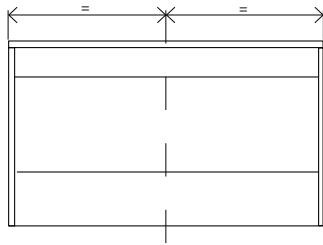

BEVELED BACKLIT MIRROR

- Mirrored cabinet and mirrors (not included).

SINGLE BOWL:
23 5/8 - 27 9/16 - 31 1/2 - 39 3/8 - 47 1/4 In

DOUBLE BOWL:
47 1/4 In

DOUBLE BOWL:
55 1/8 In

DOUBLE BOWL:
63 In

DOUBLE BOWL:
78 3/4 In