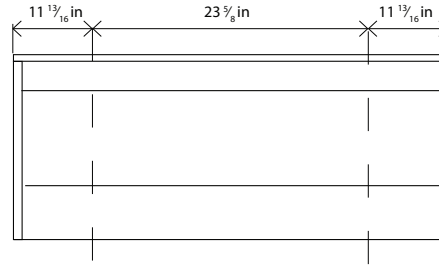

BEVELED BACKLIT MIRROR

- Mirrored cabinet and mirrors (not included).

SINGLE BOWL:
23 5/8 - 27 9/16 - 31 1/2 - 39 3/8 - 47 1/4 In

DOUBLE BOWL:
47 1/4 In

DOUBLE BOWL:
55 1/8 In

DOUBLE BOWL:
63 In

DOUBLE BOWL:
78 3/4 In