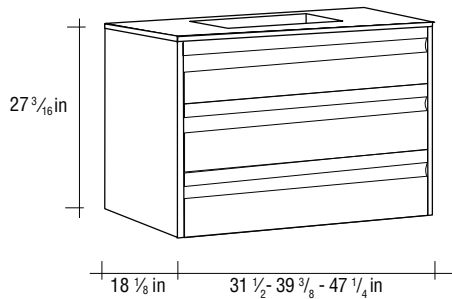

- Lower Cabinet 3 METAL DRAWERS with self closing slides soft close WITH COMPOSITE STONE BASIN (included).