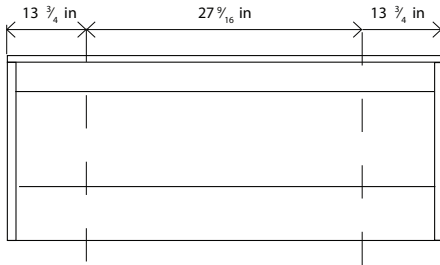

BEVELED BACKLIT MIRROR

- Mirrored cabinet and mirrors (not included).

SINGLE BOWL:
23 5/8 - 27 9/16 - 31 1/2 - 39 3/8 - 47 1/4 In

DOUBLE BOWL:
47 1/4 In

DOUBLE BOWL:
55 1/8 In

DOUBLE BOWL:
63 In

DOUBLE BOWL:
78 3/4 In