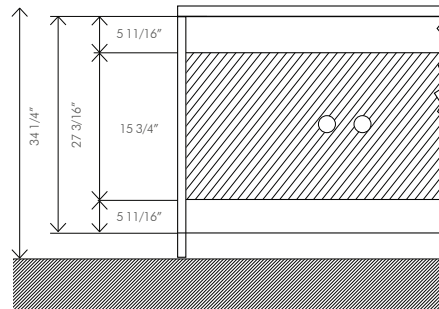

Water source (in)