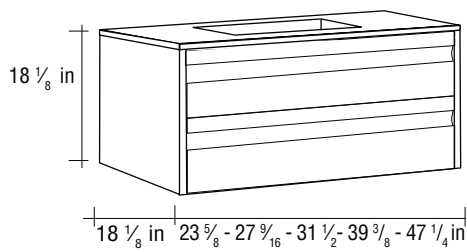

WHITE/WALLNUT

WALLNUT/WHITE

CLOUD/WHITE

- Lower Cabinet 2 METAL DRAWERS with self closing slides soft close WITH COMPOSITE STONE BASIN (included).

SINGLE BOWL

DOUBLE BOWL

FIVE DIFFERENT SIZES

FOUR DIFFERENT SIZES

MIRRORED CABINET 3D SOFT CLOSE

BEVELED MIRROR

BEVELED BACKLIT MIRROR

- Mirrored cabinet and mirrors (not included).

SINGLE BOWL:
23 5/8 - 27 9/16 - 31 1/2 - 39 3/8 - 47 1/4 In

DOUBLE BOWL:
47 1/4 In

DOUBLE BOWL:
55 1/8 In

DOUBLE BOWL:
63 In

DOUBLE BOWL:
78 3/4 In

Water source (in)

For parts or sale requirements please contact our customer service department:

 CS@daxib.com

 1 888 685 8236