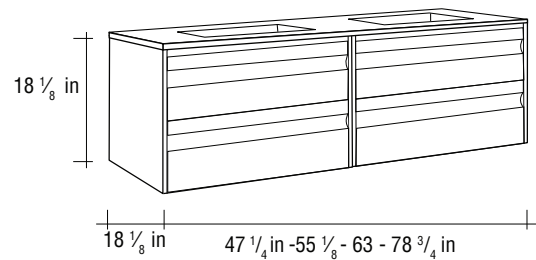

WHITE/WALLNUT

WALLNUT/WHITE

CLOUD/WHITE

- Lower Cabinet 2 METAL DRAWERS with self closing slides soft close WITH COMPOSITE STONE BASIN (included).

SINGLE BOWL

DOUBLE BOWL

FIVE DIFFERENT SIZES

FOUR DIFFERENT SIZES

MIRRORED CABINET 3D SOFT CLOSE

BEVELED MIRROR

BEVELED BACKLIT MIRROR

- Mirrored cabinet and mirrors (not included).

SINGLE BOWL:
23 5/8 - 27 9/16 - 31 1/2 - 39 3/8 - 47 1/4 In

DOUBLE BOWL:
47 1/4 In

DOUBLE BOWL:
55 1/8 In

DOUBLE BOWL:
63 In

DOUBLE BOWL:
78 3/4 In

Water source (in)

For parts or sale requirements please contact our customer service department:

 CS@daxib.com

 1 888 685 8236