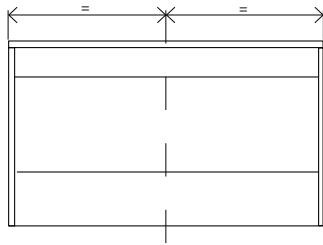

MIRRORED CABINET 3D SOFT CLOSE

BEVELED MIRROR

BEVELED BACKLIT MIRROR

- Mirrored cabinet and mirrors (not included).

SINGLE BOWL:
23 5/8 - 27 9/16 - 31 1/2 - 39 3/8 - 47 1/4 In

DOUBLE BOWL:
47 1/4 In

DOUBLE BOWL:
55 1/8 In

DOUBLE BOWL:
63 In

DOUBLE BOWL:
78 3/4 In

Water source (in)

For parts or sale requirements please contact our customer service department:

 CS@daxib.com

 1 888 685 8236