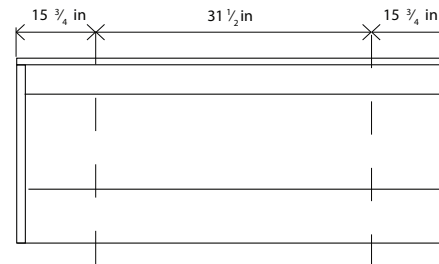

MIRRORED CABINET 3D SOFT CLOSE

BEVELED MIRROR

BEVELED BACKLIT MIRROR

- Mirrored cabinet and mirrors (not included).

SINGLE BOWL:
23 5/8 - 27 9/16 - 31 1/2 - 39 3/8 - 47 1/4 In

DOUBLE BOWL:
47 1/4 In

DOUBLE BOWL:
55 1/8 In

DOUBLE BOWL:
63 In

DOUBLE BOWL:
78 3/4 In

Water source (in)

For parts or sale requirements please contact our customer service department:

 CS@daxib.com

 1 888 685 8236