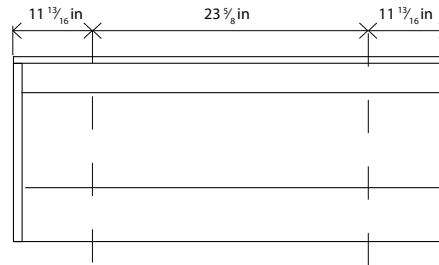

MIRRORED CABINET 3D SOFT CLOSE

BEVELED MIRROR

BEVELED BACKLIT MIRROR

- Mirrored cabinet and mirrors (not included).

SINGLE BOWL:
23 5/8 - 27 9/16 - 31 1/2 - 39 3/8 - 47 1/4 In

DOUBLE BOWL:
47 1/4 In

DOUBLE BOWL:
55 1/8 In

DOUBLE BOWL:
63 In

DOUBLE BOWL:
78 3/4 In

Water source (in)

For parts or sale requirements please contact our customer service department:

 CS@daxib.com

 1 888 685 8236