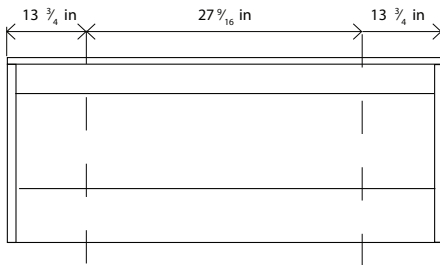

MIRRORED CABINET 3D SOFT CLOSE

BEVELED MIRROR

BEVELED BACKLIT MIRROR

- Mirrored cabinet and mirrors (not included).

SINGLE BOWL:
23 5/8 - 27 9/16 - 31 1/2 - 39 3/8 - 47 1/4 In

DOUBLE BOWL:
47 1/4 In

DOUBLE BOWL:
55 1/8 In

DOUBLE BOWL:
63 In

DOUBLE BOWL:
78 3/4 In

Water source (in)

For parts or sale requirements please contact our customer service department:

 CS@daxib.com

 1 888 685 8236