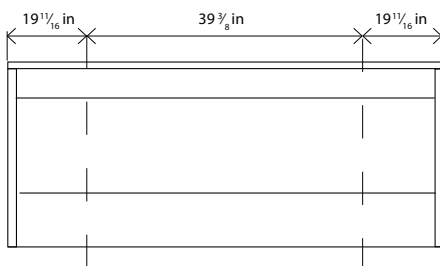

MIRRORED CABINET 3D SOFT CLOSE

BEVELED MIRROR

BEVELED BACKLIT MIRROR

- Mirrored cabinet and mirrors (not included).

SINGLE BOWL:
23 5/8 - 27 9/16 - 31 1/2 - 39 3/8 - 47 1/4 In

DOUBLE BOWL:
47 1/4 In

DOUBLE BOWL:
55 1/8 In

DOUBLE BOWL:
63 In

DOUBLE BOWL:
78 3/4 In

Water source (in)

For parts or sale requirements please contact our customer service department:

 CS@daxib.com

 1 888 685 8236