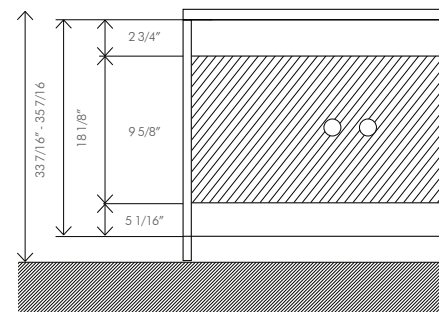

MIRRORED CABINET 3D SOFT CLOSE

BEVELED MIRROR

BEVELED BACKLIT MIRROR

- Mirrored cabinet and mirrors (not included).

SINGLE BOWL:
23 5/8 - 27 9/16 - 31 1/2 - 39 3/8 - 47 1/4 In

DOUBLE BOWL:
47 1/4 In

DOUBLE BOWL:
55 1/8 In

DOUBLE BOWL:
63 In

DOUBLE BOWL:
78 3/4 In

Water source (in)

For parts or sale requirements please contact our customer service department:

 CS@daxib.com

 1 888 685 8236