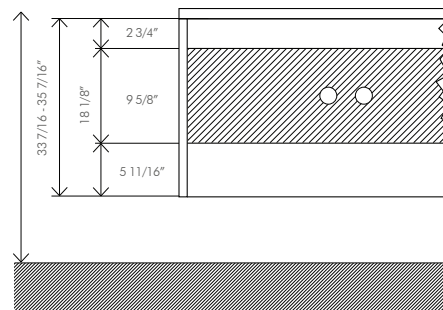

- Mirrored cabinet and mirrors (not included).

**SINGLE BOWL:**

23 5/8 - 27 9/16 - 31 1/2 - 39 3/8 - 47 1/4 In

**DOUBLE BOWL:**

47 1/4 In

**DOUBLE BOWL:**

55 1/8 In

**DOUBLE BOWL:**

63 In

**DOUBLE BOWL:**

78 3/4 In

**Water source (in)**

For parts or sale requirements please contact our customer service department:

CS@daxib.com

1 888 685 8236