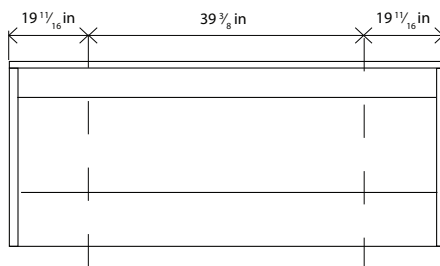

- Mirrored cabinet and mirrors (not included).

**SINGLE BOWL:**

23 5/8 - 27 9/16 - 31 1/2 - 39 3/8 - 47 1/4 In

**DOUBLE BOWL:**

47 1/4 In

**DOUBLE BOWL:**

55 1/8 In

**DOUBLE BOWL:**

63 In

**DOUBLE BOWL:**

78 3/4 In

**Water source (in)**

For parts or sale requirements please contact our customer service department:

CS@daxib.com

1 888 685 8236