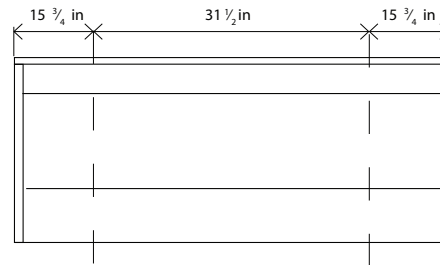

- Mirrored cabinet and mirrors (not included).

**SINGLE BOWL:**

23 5/8 - 27 9/16 - 31 1/2 - 39 3/8 - 47 1/4 In

**DOUBLE BOWL:**

47 1/4 In

**DOUBLE BOWL:**

55 1/8 In

**DOUBLE BOWL:**

63 In

**DOUBLE BOWL:**

78 3/4 In

**Water source (in)**

For parts or sale requirements please contact our customer service department:

CS@daxib.com

1 888 685 8236