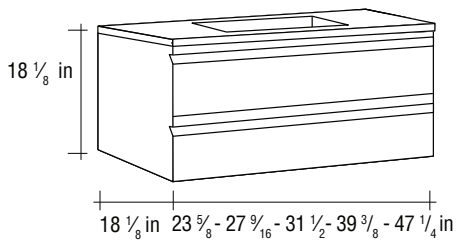

- Lower Cabinet 2 WOOD DRAWERS with self closing slides soft close WITH KUBIC BASIN (included).

SINGLE BOWL

DOUBLE BOWL

FIVE DIFFERENT SIZES

FOUR DIFFERENT SIZES

SOLCO 2

BY  
INDUSTRIAS  VALENZUELA

[www.daxib.com](http://www.daxib.com)

- Mirrored cabinet and mirrors (not included).

**SINGLE BOWL:**

23 5/8 - 27 9/16 - 31 1/2 - 39 3/8 - 47 1/4 In

**DOUBLE BOWL:**

47 1/4 In

**DOUBLE BOWL:**

55 1/8 In

**DOUBLE BOWL:**