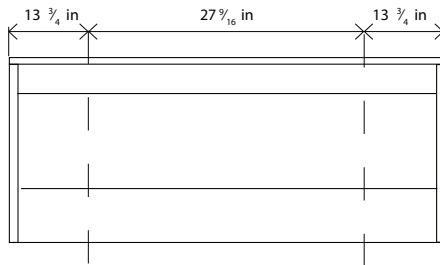

- Mirrored cabinet and mirrors (not included).

**SINGLE BOWL:**

23 5/8 - 27 9/16 - 31 1/2 - 39 3/8 - 47 1/4 In

**DOUBLE BOWL:**

47 1/4 In

**DOUBLE BOWL:**

55 1/8 In

**DOUBLE BOWL:**

63 In

**DOUBLE BOWL:**

78 3/4 In

**Water source (in)**

For parts or sale requirements please contact our customer service department:

CS@daxib.com

1 888 685 8236