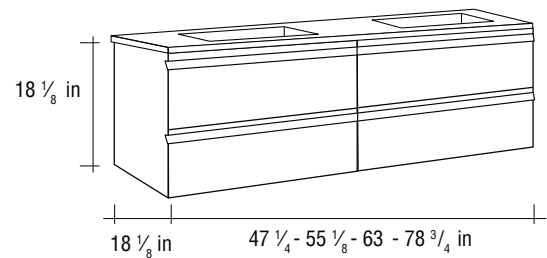

- Lower Cabinet 2 WOOD DRAWERS with self closing slides soft close WITH KUBIC BASIN (included).

SINGLE BOWL

DOUBLE BOWL

FIVE DIFFERENT SIZES

FOUR DIFFERENT SIZES

SOLCO 2

BY  
INDUSTRIAS  VALENZUELA

[www.daxib.com](http://www.daxib.com)

- Mirrored cabinet and mirrors (not included).

**SINGLE BOWL:**

23 5/8 - 27 9/16 - 31 1/2 - 39 3/8 - 47 1/4 In

**DOUBLE BOWL:**

47 1/4 In

**DOUBLE BOWL:**

55 1/8 In

**DOUBLE BOWL:**

63 In

**DOUBLE BOWL:**

78 3/4 In

**Water source (in)**

For parts or sale requirements please contact our customer service department:

CS@daxib.com

1 888 685 8236