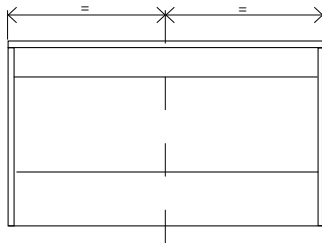

ACCESORIES

- WITH SOFT CLOSE  
With self close / self open hardware (not included).

SMOOTH MIRROR

SMOOTH VERTICAL MIRROR

BACKLIT MIRROR

MIRRORED CABINET 3D SOFT CLOSE

BEVELED MIRROR

BEVELED BACKLIT MIRROR

- Mirrored cabinet and mirrors (not included).

**SINGLE BOWL:**

23 5/8 - 27 9/16 - 31 1/2 - 39 3/8 - 47 1/4 In

**DOUBLE BOWL:**

47 1/4 In

**DOUBLE BOWL:**

55 1/8 In

**DOUBLE BOWL:**

63 In

**DOUBLE BOWL:**

78 3/4 In

**Water source (in)**

For parts or sale requirements please contact our customer service department:

CS@daxib.com

1 888 685 8236