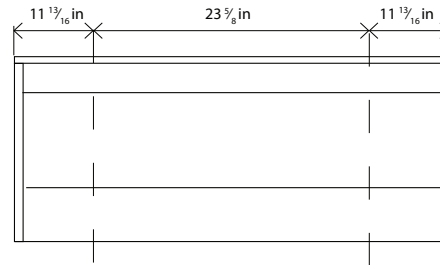

- Mirrored cabinet and mirrors (not included).

**SINGLE BOWL:**

23 5/8 - 27 9/16 - 31 1/2 - 39 3/8 - 47 1/4 In

**DOUBLE BOWL:**

47 1/4 In

**DOUBLE BOWL:**

55 1/8 In

**DOUBLE BOWL:**

63 In

**DOUBLE BOWL:**

78 3/4 In

**Water source (in)**

For parts or sale requirements please contact our customer service department:

CS@daxib.com

1 888 685 8236