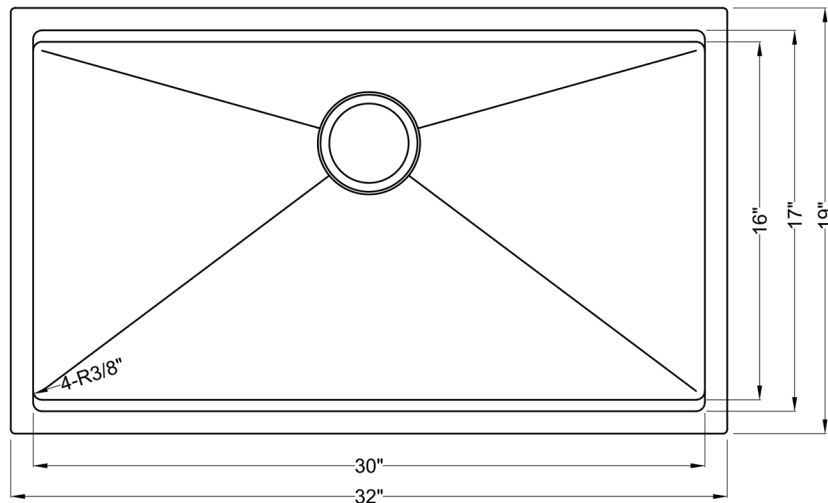

## FEATURES

- Undermount installation
- 16 Gauge
- Accessories Included
- 304 Stainless Steel