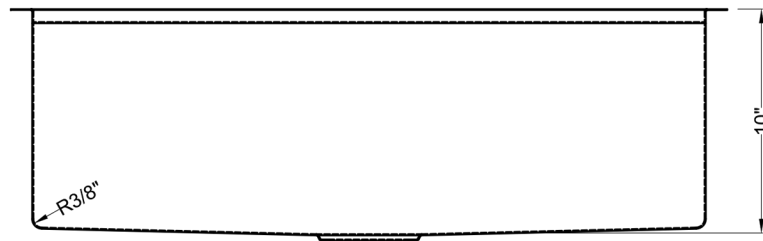

## FEATURES

- Undermount installation
- 16 Gauge
- Accessories Included
- 304 Stainless Steel