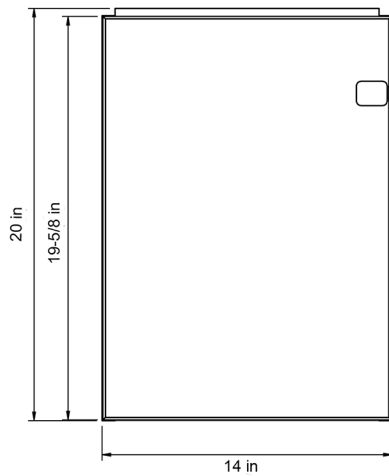

DAX-TIN-09-16-17

BATHROOM CABINET SERIES

FEATURES

- Soft Close door
- Gold oak lacquered finish
- Mirror included
- Basin included
- Made in Europe

1

2

3

4