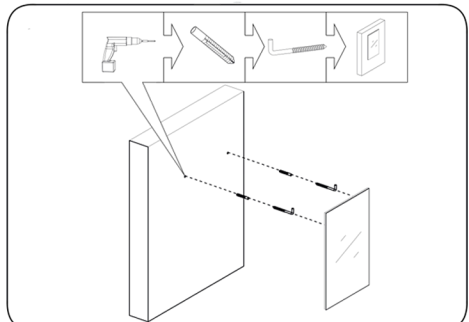

1

2

3

4

5

6

For parts or sale requirements please contact our customer service department:

CS@daxib.com

1 888 685 8236