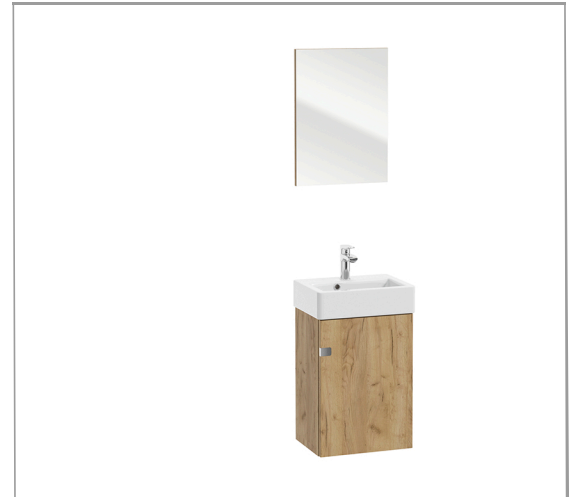

DAX-TIN-09-16-17

BATHROOM CABINET SERIES

FEATURES

- Soft Close door
- Gold oak lacquered finish
- Mirror included
- Basin included
- Made in Europe

1

2

3

4