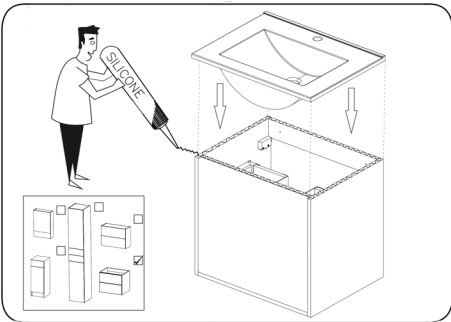

1

2

3

4

5

6

For parts or sale requirements please contact our customer service department:

CS@daxib.com

1 888 685 8236