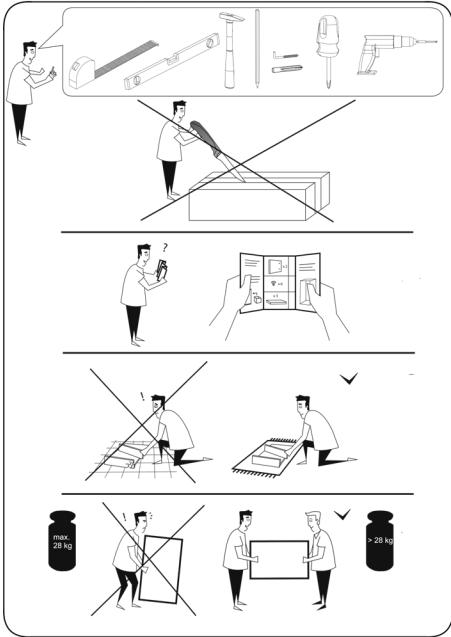

DAX-TIN-09-16-17

BATHROOM CABINET SERIES

FEATURES

- Soft Close door
- Gold oak lacquered finish
- Mirror included
- Basin included
- Made in Europe

1

2

3

4