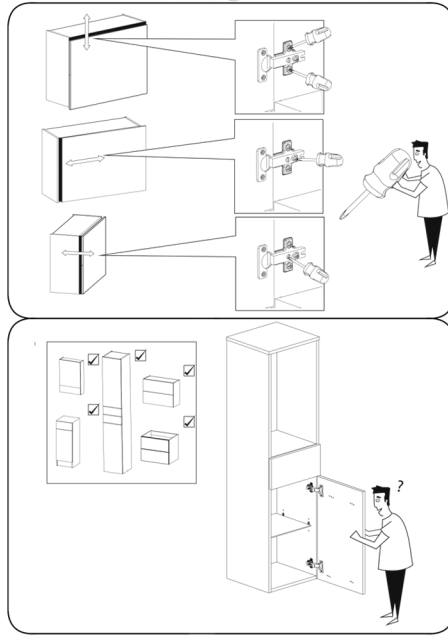

DAX-TIN-09-16-17

BATHROOM CABINET SERIES

FEATURES

- Soft Close door
- Gold oak lacquered finish
- Mirror included
- Basin included
- Made in Europe

1

2

3

4