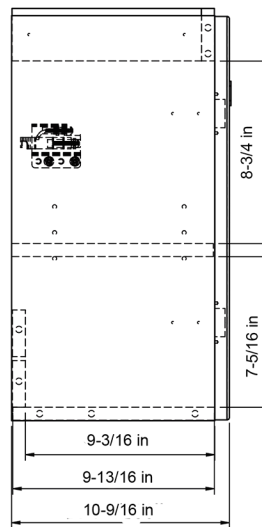

DAX-TIN-09-16-17

BATHROOM CABINET SERIES

FEATURES

- Soft Close door
- Gold oak lacquered finish
- Mirror included
- Basin included
- Made in Europe

1

2

3

4