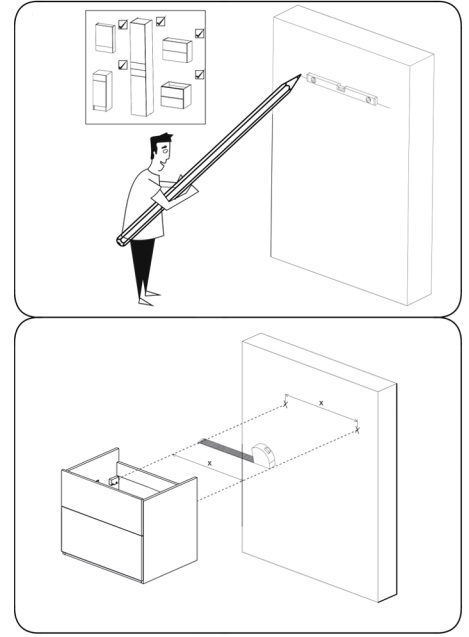

DAX-TIN-09-16-17

BATHROOM CABINET SERIES

FEATURES

- Soft Close door
- Gold oak lacquered finish
- Mirror included
- Basin included
- Made in Europe

1

2

3

4