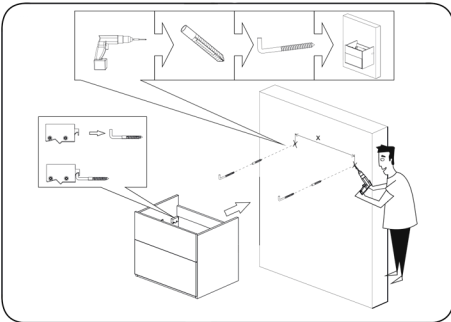

DAX-TIN-09-16-17

BATHROOM CABINET SERIES

FEATURES

- Soft Close door
- Gold oak lacquered finish
- Mirror included
- Basin included
- Made in Europe

1

2

3

4