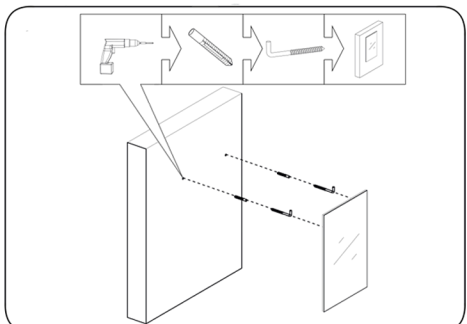

## FEATURES

- Soft Close door
- Gloss cool grey lacquered finish
- Mirror included
- Basin included
- Made in Europe

1

2

3

4

5

6