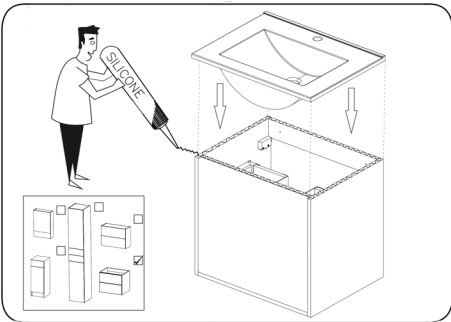

## FEATURES

- Soft Close door
- Gloss cool grey lacquered finish
- Mirror included
- Basin included
- Made in Europe

1

2

3

4

5

6