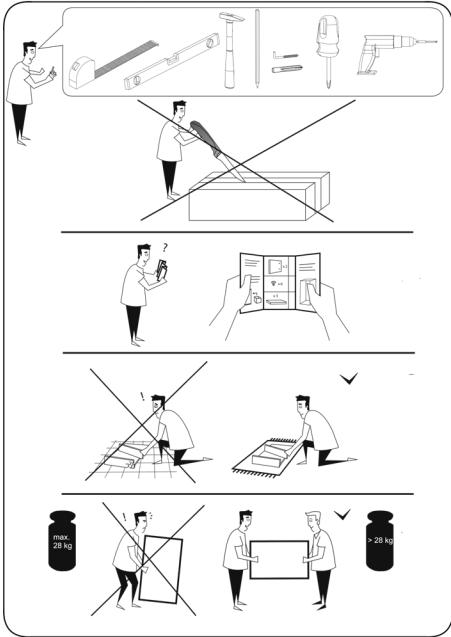

## FEATURES

- Soft Close door
- Gloss cool grey lacquered finish
- Mirror included
- Basin included
- Made in Europe

1

2

3

4

5

6