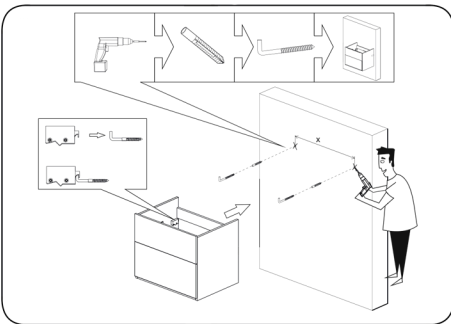

## FEATURES

- Soft Close door
- Gloss cool grey lacquered finish
- Mirror included
- Basin included
- Made in Europe

1

2

3

4

5

6