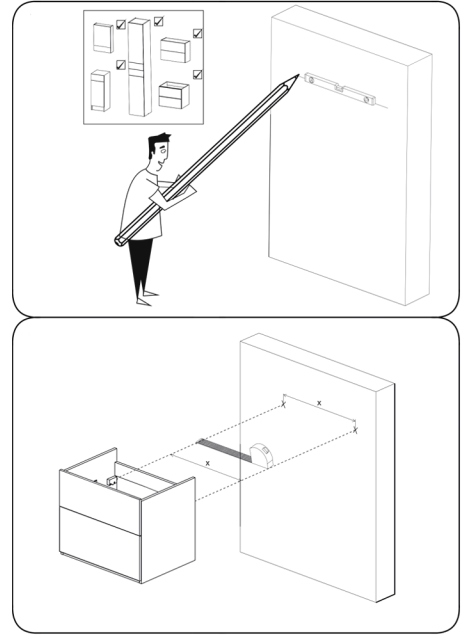

## FEATURES

- Soft Close door
- Gloss cool grey lacquered finish
- Mirror included
- Basin included
- Made in Europe

1

2

3

4

5

6