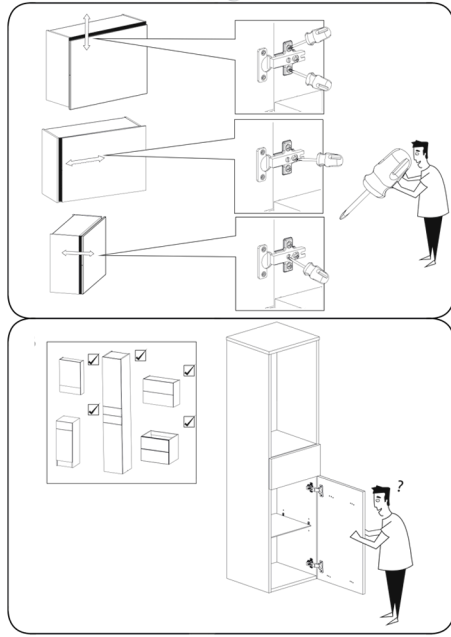

## FEATURES

- Soft Close door
- Gloss cool grey lacquered finish
- Mirror included
- Basin included
- Made in Europe

1

2

3

4

5

6