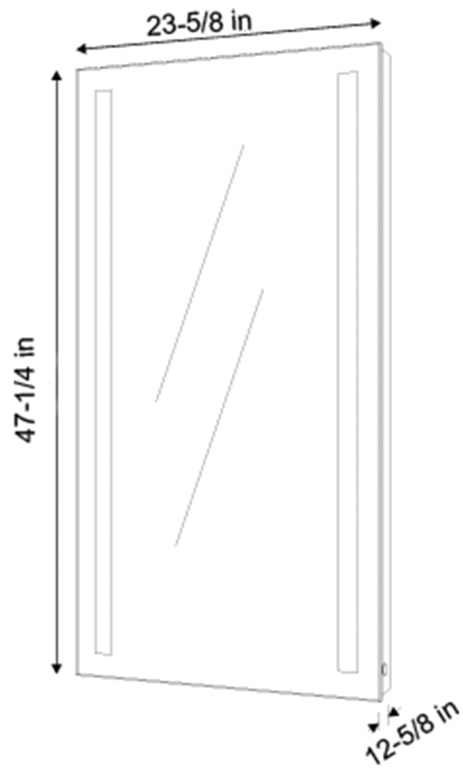

DAX-TH-1

BATHROOM MIRRORS SERIES

## FEATURES

- Rectangle shape
- Size: H 47-1/4" x W 23-5/8" x D 12-5/8"
- Glass / Acrylic material
- No mirror frame
- Lighted mirror

**BATHROOM MIRROR DAX-TH-1**

MODEL	DAX-TH-1
HEIGHT (in)	47-1/4"
WIDTH (in)	23-5/8"
INSTALLATION TYPE	Wall mounted
LIGHTED	Yes
MATERIAL	Glass / Acrylic
MIRROR FRAME	Non-Framed
MIRROR FRONT	Plain
MIRROR SHAPE	Rectangular
UL APPROVED	Electrics only
BACK-LIT MIRROR	Yes
AC	-
MAX	-
TOUCH SENSOR	-
TYPE OF LED	-
MIRROR TYPE	SQ class copper free mirror
ANTI-OXIDATION METHODS	Valsper-Multi-layer anti-oxidation filmings