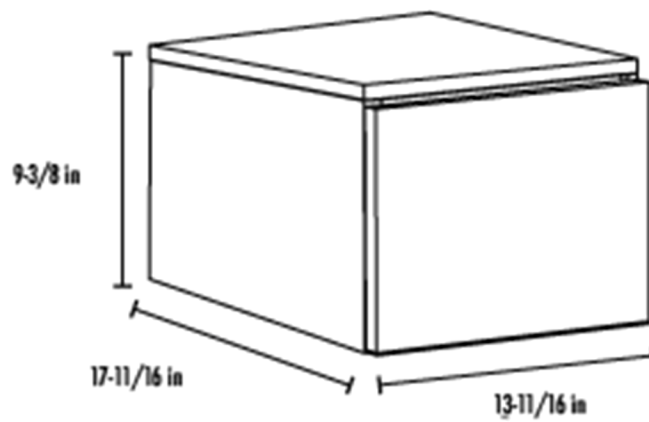

DAX-SURFO51414

BATHROOM CABINETS SERIES

FEATURES

- Soft Close doors and drawers
- Interior of the drawer with linen like a textured finish
- Metal interior drawers
- Front with edge crystal effects
- Made in Spain
- Basin not included (available)