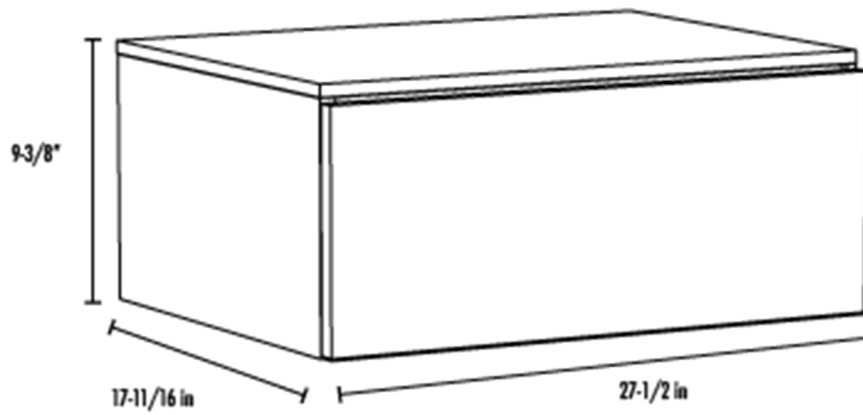

DAX-SURFO22814

BATHROOM CABINETS **SERIES**

FEATURES

- Soft Close doors and drawers
- Interior of the drawer with linen like a textured finish
- Metal interior drawers
- Front with edge crystal effects
- Made in Spain
- Basin not included (available)