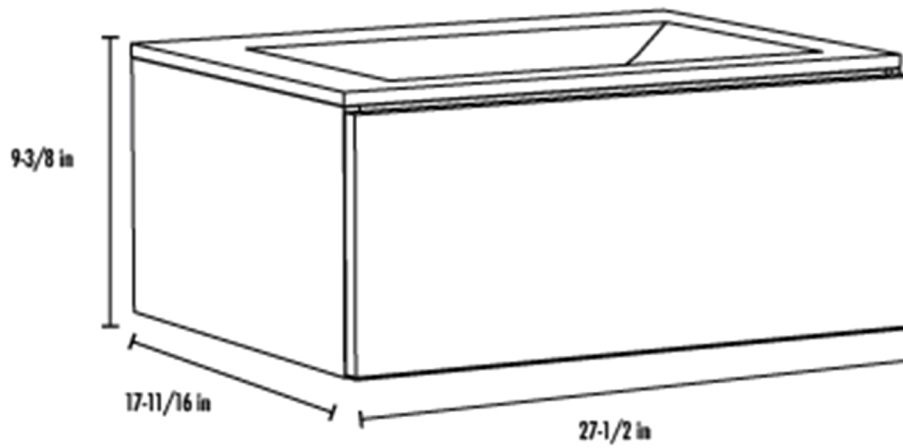

DAX-SURFO12814

BATHROOM CABINETS **SERIES**

FEATURES

- Soft Close doors and drawers
- Interior of the drawer with linen like a textured finish
- Metal interior drawers
- Front with edge crystal effects
- Made in Spain
- Basin not included (available)