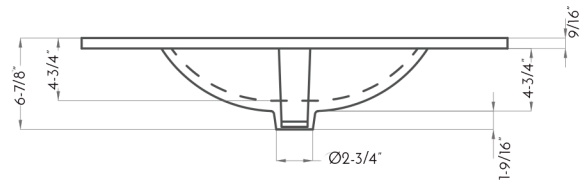

DAX-SUN013212-ONX

BATHROOM CABINET SERIES

FEATURES

- Soft close doors
- Textured Melamine Finish
- Onix ceramic basin included

For parts or sale requirements please contact our customer service department: