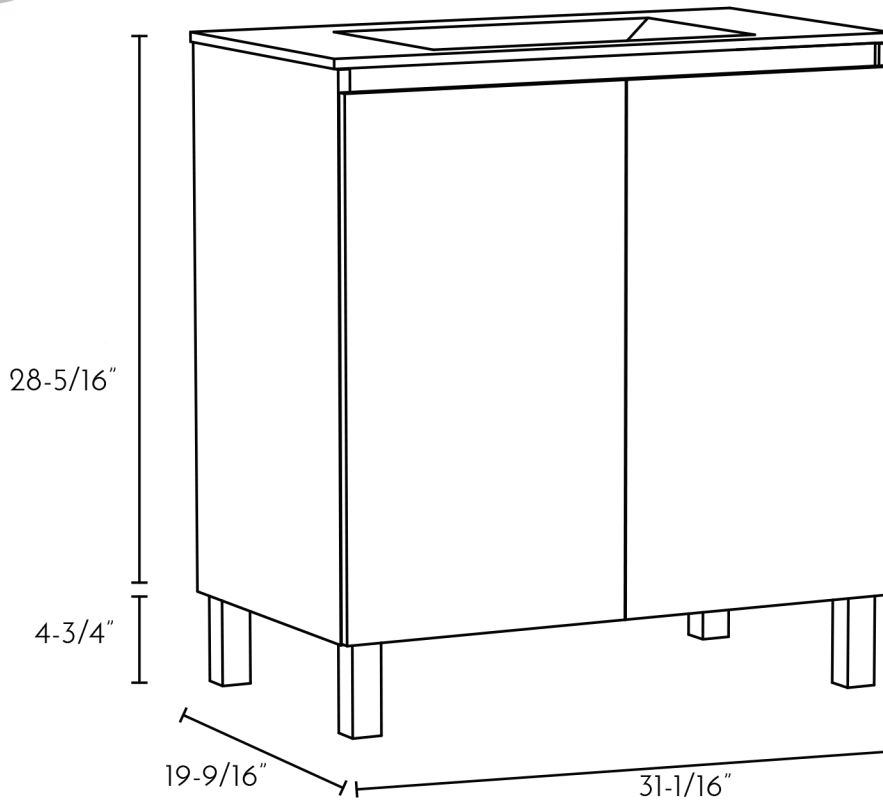

DAX-SUN013212-ONX

BATHROOM CABINET SERIES

FEATURES

- Soft close doors
- Textured Melamine Finish
- Onix ceramic basin included

For parts or sale requirements please contact our customer service department: