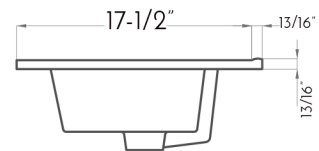

DAX-SUN013212-ONX

BATHROOM CABINET SERIES

FEATURES

- Soft close doors
- Textured Melamine Finish
- Onix ceramic basin included

For parts or sale requirements please contact our customer service department: