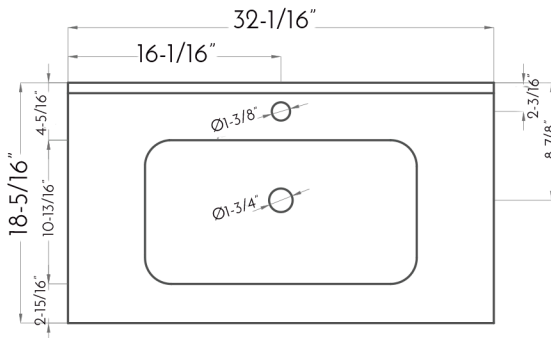

DAX-SUN013212-ONX

BATHROOM CABINET SERIES

FEATURES

- Soft close doors
- Textured Melamine Finish
- Onix ceramic basin included

For parts or sale requirements please contact our customer service department: