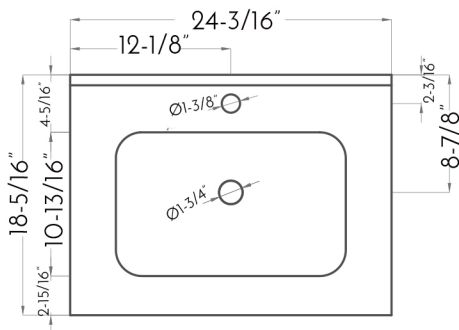

DAX-SUN012412-ONX

BATHROOM CABINET SERIES

FEATURES

- Soft close doors
- Textured Melamine Finish
- Onix ceramic basin included

For parts or sale requirements please contact our customer service department: