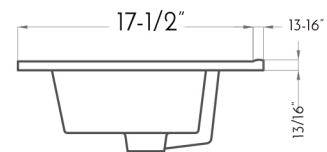

DAX-SUN012412-ONX

BATHROOM CABINET SERIES

FEATURES

- Soft close doors
- Textured Melamine Finish
- Onix ceramic basin included

For parts or sale requirements please contact our customer service department: