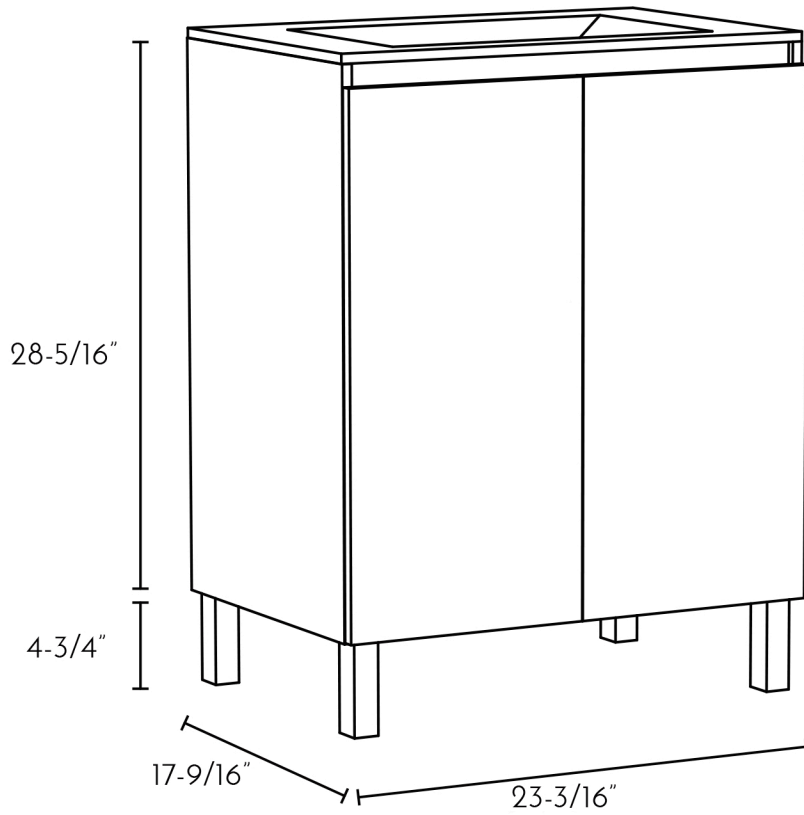

DAX-SUN012412-ONX

BATHROOM CABINET SERIES

FEATURES

- Soft close doors
- Textured Melamine Finish
- Onix ceramic basin included

For parts or sale requirements please contact our customer service department: