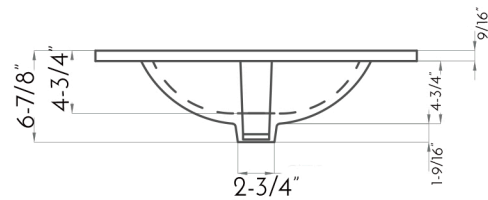

DAX-SUN012412-ONX

BATHROOM CABINET SERIES

FEATURES

- Soft close doors
- Textured Melamine Finish
- Onix ceramic basin included

For parts or sale requirements please contact our customer service department: