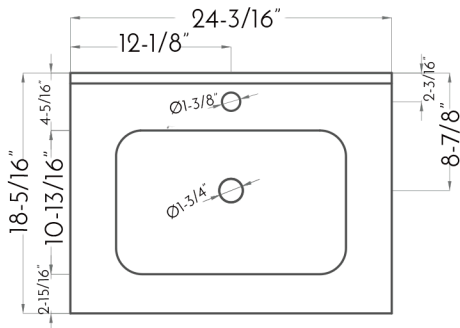

DAX-SUN012411-ONX

BATHROOM CABINET SERIES

FEATURES

- Soft close doors
- High Gloss Lacquered Finish
- Onix ceramic basin included

For parts or sale requirements please contact our customer service department: