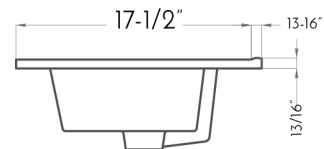

DAX-SUN012411-ONX

BATHROOM CABINET SERIES

FEATURES

- Soft close doors
- High Gloss Lacquered Finish
- Onix ceramic basin included

For parts or sale requirements please contact our customer service department: