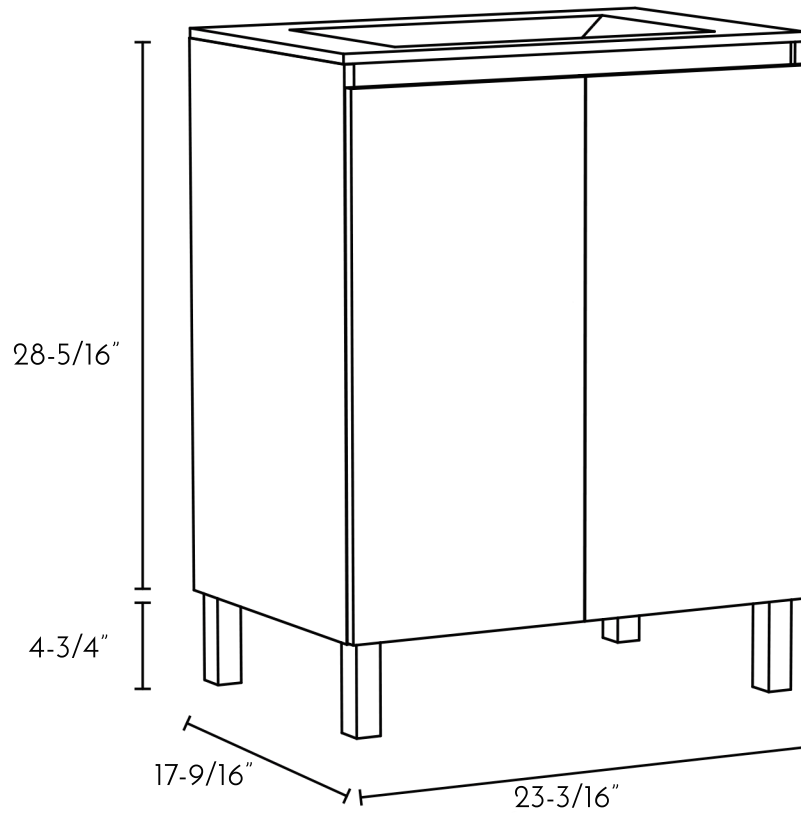

DAX-SUN012411-ONX

BATHROOM CABINET SERIES

FEATURES

- Soft close doors
- High Gloss Lacquered Finish
- Onix ceramic basin included

For parts or sale requirements please contact our customer service department: