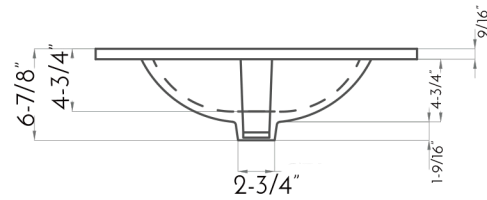

DAX-SUN012411-ONX

BATHROOM CABINET SERIES

FEATURES

- Soft close doors
- High Gloss Lacquered Finish
- Onix ceramic basin included

For parts or sale requirements please contact our customer service department: