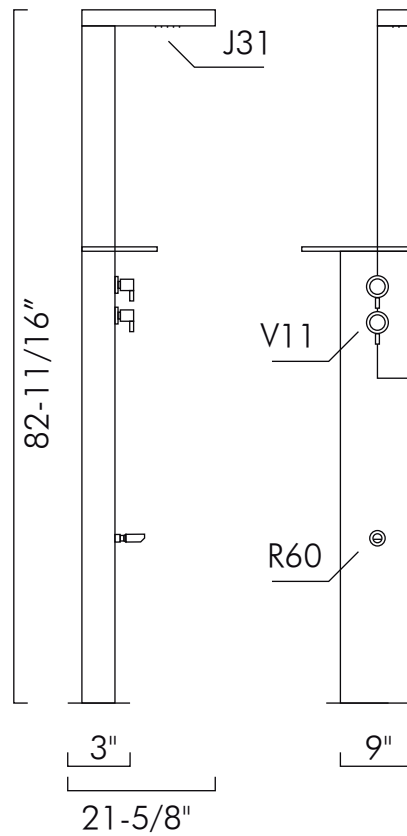

DAX-S308

OUTDOOR SHOWER SERIES

www.daxib.com

FEATURES

- Stainless steel body
- Rainshower
- Dual function
- Wooden base not included
- Brushed nickel finish or Chrome finish

OUTDOOR SHOWER DAX-S308

MODEL	S-308
UPC APPROVED	NO
ANSI APPROVED	YES
ASME APPROVED	NO
BODYSPRAYS INCLUDED	YES
NUMBER OF BODYSPRAYS	1PCS
BODYSPRAYS CONNECTION SIZE	Standard 1/2" inlet connectors
INSTALLATION TYPE	Floor mount
MATERIAL	Stainless steel
SHOWER HEAD	Rainshower
SHOWER HEAD HEIGHT	82-11/16"
SHOWER HEAD SHAPE	Square
SHOWER HEAD WIDTH	21-5/8"
THERMOSTATIC	NO
VALVE INCLUDED	YES
VALVE TYPE	REGULAR VALVE
WALL ELBOW DIMENSION	21-5/8"
FINISH	Brushed nickel/Chrome

01

Without H/C valve, only with diverter

OPTION 1

02

OPTION 2

03

Without H/C valve, connect the garden hose

With warm water connection