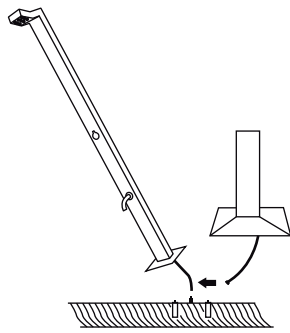

DAX-S308

OUTDOOR SHOWER SERIES

www.daxib.com

FEATURES

- Stainless steel body
- Rainshower
- Dual function
- Wooden base not included
- Brushed nickel finish or Chrome finish

OUTDOOR SHOWER DAX-S308

MODEL	S-308
UPC APPROVED	NO
ANSI APPROVED	YES
ASME APPROVED	NO
BODYSPRAYS INCLUDED	YES
NUMBER OF BODYSPRAYS	1PCS
BODYSPRAYS CONNECTION SIZE	Standard 1/2" inlet connectors
INSTALLATION TYPE	Floor mount
MATERIAL	Stainless steel
SHOWER HEAD	Rainshower
SHOWER HEAD HEIGHT	82-11/16"
SHOWER HEAD SHAPE	Square
SHOWER HEAD WIDTH	21-5/8"
THERMOSTATIC	NO
VALVE INCLUDED	YES
VALVE TYPE	REGULAR VALVE
WALL ELBOW DIMENSION	21-5/8"
FINISH	Brushed nickel/Chrome

01

Without H/C valve, only with diverter

OPTION 1

02

OPTION 2

03

Without H/C valve, connect the garden hose

With warm water connection