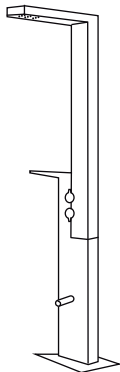

DAX-S308

OUTDOOR SHOWER SERIES

www.daxib.com

FEATURES

- Stainless steel body
- Rainshower
- Dual function
- Wooden base not included
- Brushed nickel finish or Chrome finish

OUTDOOR SHOWER DAX-S308

MODEL	S-308
UPC APPROVED	NO
ANSI APPROVED	YES
ASME APPROVED	NO
BODYSPRAYS INCLUDED	YES
NUMBER OF BODYSPRAYS	1PCS
BODYSPRAYS CONNECTION SIZE	Standard 1/2" inlet connectors
INSTALLATION TYPE	Floor mount
MATERIAL	Stainless steel
SHOWER HEAD	Rainshower
SHOWER HEAD HEIGHT	82-11/16"
SHOWER HEAD SHAPE	Square
SHOWER HEAD WIDTH	21-5/8"
THERMOSTATIC	NO
VALVE INCLUDED	YES
VALVE TYPE	REGULAR VALVE
WALL ELBOW DIMENSION	21-5/8"
FINISH	Brushed nickel/Chrome

01

Without H/C valve, only with diverter

OPTION 1

02

OPTION 2

03

Without H/C valve, connect the garden hose

With warm water connection