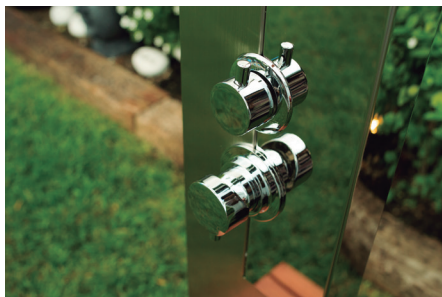

DAX-S308

OUTDOOR SHOWER SERIES

www.daxib.com

FEATURES

- Stainless steel body
- Rainshower
- Dual function
- Wooden base not included
- Brushed nickel finish or Chrome finish

OUTDOOR SHOWER DAX-S308

MODEL	S-308
UPC APPROVED	NO
ANSI APPROVED	YES
ASME APPROVED	NO
BODYSPRAYS INCLUDED	YES
NUMBER OF BODYSPRAYS	1PCS
BODYSPRAYS CONNECTION SIZE	Standard 1/2" inlet connectors
INSTALLATION TYPE	Floor mount
MATERIAL	Stainless steel
SHOWER HEAD	Rainshower
SHOWER HEAD HEIGHT	82-11/16"
SHOWER HEAD SHAPE	Square
SHOWER HEAD WIDTH	21-5/8"
THERMOSTATIC	NO
VALVE INCLUDED	YES
VALVE TYPE	REGULAR VALVE
WALL ELBOW DIMENSION	21-5/8"
FINISH	Brushed nickel/Chrome

01

Without H/C valve, only with diverter

OPTION 1

02

OPTION 2

03

Without H/C valve, connect the garden hose

With warm water connection