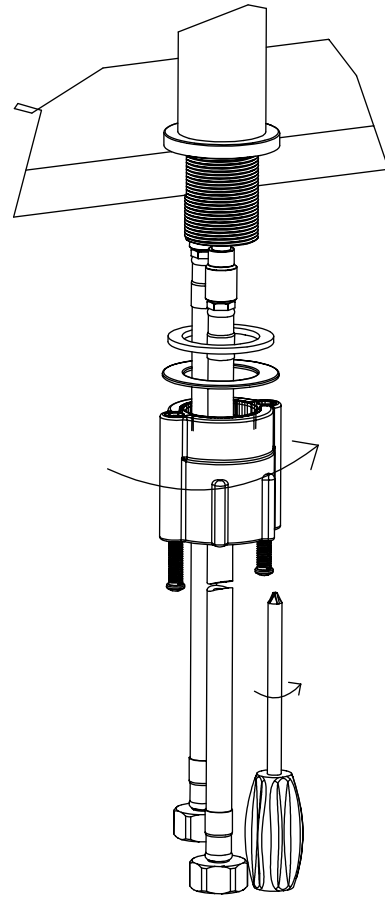

DAX-S2417-02

KITCHEN FAUCETS SERIES

FEATURES

- Pull out shower head
- Black finish
- Brass body casting
- Dual sprayer
- Stainless steel - ABS - Magnetic shower head
- Ceramic cartridge
- Flow rate 1.8 GPM
- Height 21-5/8"
- Installation hole 1-3/8"
- Water lines and mounting parts included

KITCHEN FAUCET **DAX-S2417-02**

MODEL	DAX-S2417-02
ADA	NA
UPC APPROVED	NA
ANSI APPROVED	NA
ASME APPROVED	NA
WATERSENSE CERTIFIED	NA
NSF APPROVED	NA
CONNECTION SIZE	G9/16-24UNEF
FAUCET HOLE SIZE	M10*1
FAUCETS HOLE	1-3/8"
FAUCET TYPE	Put-out
FLOW RATE (GPM)	1.8 gpm
HANDLE STYLE	Single
NUMBER OF HANDLES	1
HEIGHT	21-5/8"
HOSE LENGTH	22-1/16"
INSTALLATION TYPE	Screw
MATERIAL	Brass
FINISH	Black
PULL OUT SPRAY	Brass put-out
PRE-RINSE	Two function
SIDESPRAY	NA
SPOUT HEIGHT	21-5/8"
SPOUT REACH	9-1/16"
SPOUT SWIVEL	360°
SPOUT TYPE	Silica gel
CARTRIDGE TYPE	1"
MAX DECK THICKNESS	1-3/16" (MAX)
INCLUDED COMPONENTS	Water lines and mounting parts

01

02

DIAGRAM NUMBER	DAX SKU	TITLE DESCRIPTION
1	JSA030CP	Hose
2	QTE023NT	Silicon gel pipe
3	LSE015NT	Screw
4	TTA020CP	Union nut
5	JTA044NT	Bush
6	DPC008NT	Washer
7	ORC048NT	O-Ring
8	FR-CV13	Check valve
9	JTA045NT	Bush
10	ORC005NT	O-Ring
11	QTH016NT	Round iron
12	TTB019NT	Connection sleeve
13	54008CP	Spray
14	DZB029NT	Magnet seat
15	QTG015NT	Magnet
16	QTB014NT	Escutcheon
17	JTA046NT	Connect
18	ORC051NT	O-Ring
19	BTA051NT	Valve body
20	JSA018NT	Inlet assy
21	JSA031CP	Inlet assy
22	QTD013CP	Bracket
23	NMB036NT	Washer
24	JTA041NT	Bush
25	NMB038NT	Washer
26	ORC052NT	O-Ring
27	NMB037NT	Washer
28	SNB009NT	Plug botton kit
29	TTA017CP	Bush
30	TTA017NT	Bush

DIAGRAM NUMBER	DAX SKU	TITLE DESCRIPTION
31	FXB025NT	Valve
32	M28YG	Nut
33	ORC049NT	O-Ring
34	ZSA016CP	Bonnet
35	LSE024NT	Screw
36	TTA900CP	Valve body
37	DYA001NT	Shank
38	DZA028CP	Base escutcheon
39	ORC050NT	O-Ring
40	DPC010NT	Washer
41	DPE013NT	Washer
42	LMA009NT	Nut assy
43	LSE019NT	Screw
44	BSD036CP	Handle
45	JSA004CP	Inlet hose (cold)
46	JSA005CP	Inlet hose (hot)