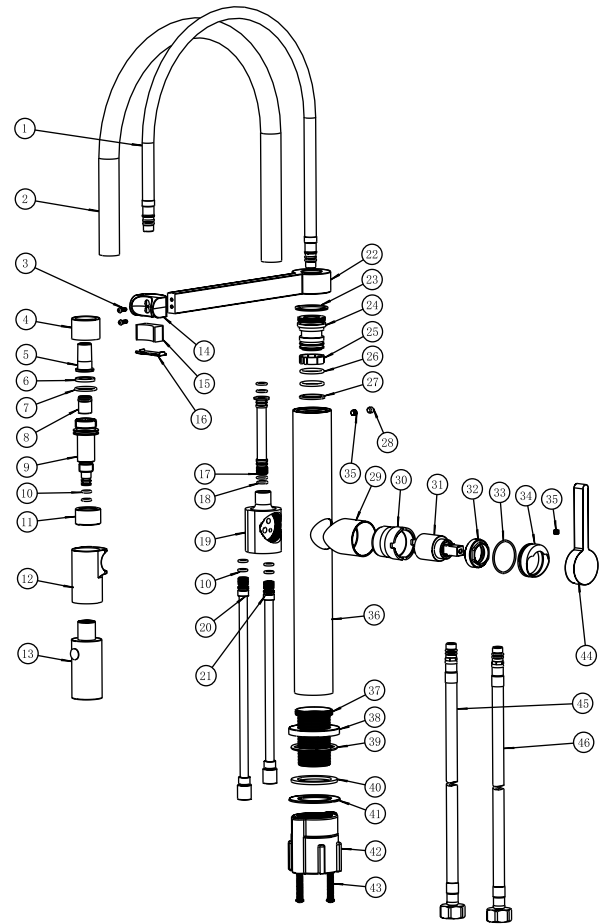

DAX-S2417-02

KITCHEN FAUCETS SERIES

FEATURES

- Pull out shower head
- Black finish
- Brass body casting
- Dual sprayer
- Stainless steel - ABS - Magnetic shower head
- Ceramic cartridge
- Flow rate 1.8 GPM
- Height 21-5/8"
- Installation hole 1-3/8"
- Water lines and mounting parts included

KITCHEN FAUCET **DAX-S2417-02**

MODEL	DAX-S2417-02
ADA	NA
UPC APPROVED	NA
ANSI APPROVED	NA
ASME APPROVED	NA
WATERSENSE CERTIFIED	NA
NSF APPROVED	NA
CONNECTION SIZE	G9/16-24UNEF
FAUCET HOLE SIZE	M10*1
FAUCETS HOLE	1-3/8"
FAUCET TYPE	Put-out
FLOW RATE (GPM)	1.8 gpm
HANDLE STYLE	Single
NUMBER OF HANDLES	1
HEIGHT	21-5/8"
HOSE LENGTH	22-1/16"
INSTALLATION TYPE	Screw
MATERIAL	Brass
FINISH	Black
PULL OUT SPRAY	Brass put-out
PRE-RINSE	Two function
SIDESPRAY	NA
SPOUT HEIGHT	21-5/8"
SPOUT REACH	9-1/16"
SPOUT SWIVEL	360°
SPOUT TYPE	Silica gel
CARTRIDGE TYPE	1"
MAX DECK THICKNESS	1-3/16" (MAX)
INCLUDED COMPONENTS	Water lines and mounting parts

01

02

DIAGRAM NUMBER	DAX SKU	TITLE DESCRIPTION
1	JSA030CP	Hose
2	QTE023NT	Silicon gel pipe
3	LSE015NT	Screw
4	TTA020CP	Union nut
5	JTA044NT	Bush
6	DPC008NT	Washer
7	ORC048NT	O-Ring
8	FR-CV13	Check valve
9	JTA045NT	Bush
10	ORC005NT	O-Ring
11	QTH016NT	Round iron
12	TTB019NT	Connection sleeve
13	54008CP	Spray
14	DZB029NT	Magnet seat
15	QTG015NT	Magnet
16	QTB014NT	Escutcheon
17	JTA046NT	Connect
18	ORC051NT	O-Ring
19	BTA051NT	Valve body
20	JSA018NT	Inlet assy
21	JSA031CP	Inlet assy
22	QTD013CP	Bracket
23	NMB036NT	Washer
24	JTA041NT	Bush
25	NMB038NT	Washer
26	ORC052NT	O-Ring
27	NMB037NT	Washer
28	SNB009NT	Plug botton kit
29	TTA017CP	Bush
30	TTA017NT	Bush

DIAGRAM NUMBER	DAX SKU	TITLE DESCRIPTION
31	FXB025NT	Valve
32	M28YG	Nut
33	ORC049NT	O-Ring
34	ZSA016CP	Bonnet
35	LSE024NT	Screw
36	TTA900CP	Valve body
37	DYA001NT	Shank
38	DZA028CP	Base escutcheon
39	ORC050NT	O-Ring
40	DPC010NT	Washer
41	DPE013NT	Washer
42	LMA009NT	Nut assy
43	LSE019NT	Screw
44	BSD036CP	Handle
45	JSA004CP	Inlet hose (cold)
46	JSA005CP	Inlet hose (hot)