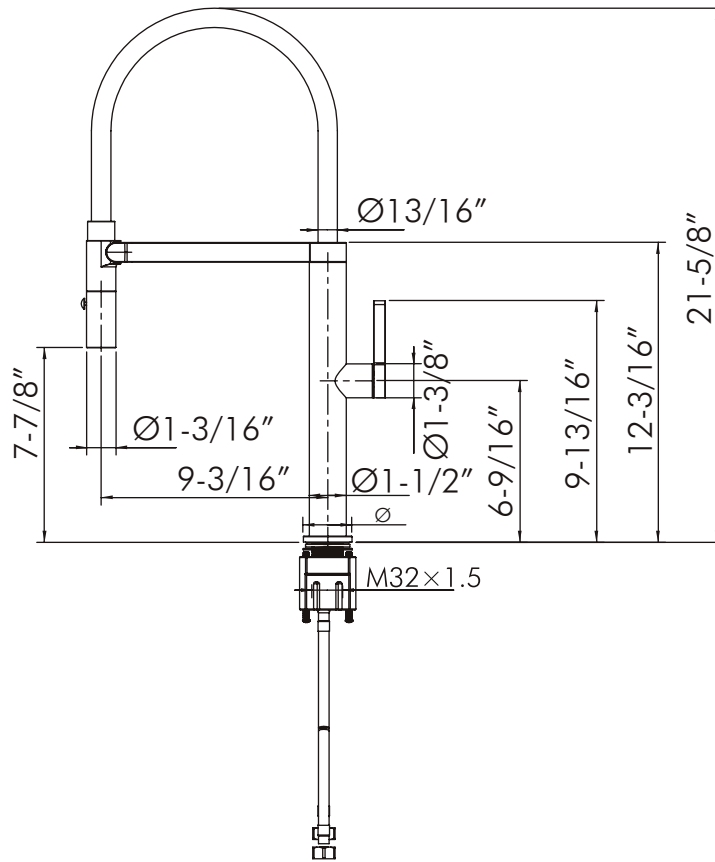

DAX-S2417-02

KITCHEN FAUCETS SERIES

FEATURES

- Pull out shower head
- Black finish
- Brass body casting
- Dual sprayer
- Stainless steel - ABS - Magnetic shower head
- Ceramic cartridge
- Flow rate 1.8 GPM
- Height 21-5/8"
- Installation hole 1-3/8"
- Water lines and mounting parts included

KITCHEN FAUCET **DAX-S2417-02**

MODEL	DAX-S2417-02
ADA	NA
UPC APPROVED	NA
ANSI APPROVED	NA
ASME APPROVED	NA
WATERSENSE CERTIFIED	NA
NSF APPROVED	NA
CONNECTION SIZE	G9/16-24UNEF
FAUCET HOLE SIZE	M10*1
FAUCETS HOLE	1-3/8"
FAUCET TYPE	Put-out
FLOW RATE (GPM)	1.8 gpm
HANDLE STYLE	Single
NUMBER OF HANDLES	1
HEIGHT	21-5/8"
HOSE LENGTH	22-1/16"
INSTALLATION TYPE	Screw
MATERIAL	Brass
FINISH	Black
PULL OUT SPRAY	Brass put-out
PRE-RINSE	Two function
SIDESPRAY	NA
SPOUT HEIGHT	21-5/8"
SPOUT REACH	9-1/16"
SPOUT SWIVEL	360°
SPOUT TYPE	Silica gel
CARTRIDGE TYPE	1"
MAX DECK THICKNESS	1-3/16" (MAX)
INCLUDED COMPONENTS	Water lines and mounting parts

01

02

DIAGRAM NUMBER	DAX SKU	TITLE DESCRIPTION
1	JSA030CP	Hose
2	QTE023NT	Silicon gel pipe
3	LSE015NT	Screw
4	TTA020CP	Union nut
5	JTA044NT	Bush
6	DPC008NT	Washer
7	ORC048NT	O-Ring
8	FR-CV13	Check valve
9	JTA045NT	Bush
10	ORC005NT	O-Ring
11	QTH016NT	Round iron
12	TTB019NT	Connection sleeve
13	54008CP	Spray
14	DZB029NT	Magnet seat
15	QTG015NT	Magnet
16	QTB014NT	Escutcheon
17	JTA046NT	Connect
18	ORC051NT	O-Ring
19	BTA051NT	Valve body
20	JSA018NT	Inlet assy
21	JSA031CP	Inlet assy
22	QTD013CP	Bracket
23	NMB036NT	Washer
24	JTA041NT	Bush
25	NMB038NT	Washer
26	ORC052NT	O-Ring
27	NMB037NT	Washer
28	SNB009NT	Plug botton kit
29	TTA017CP	Bush
30	TTA017NT	Bush

DIAGRAM NUMBER	DAX SKU	TITLE DESCRIPTION
31	FXB025NT	Valve
32	M28YG	Nut
33	ORC049NT	O-Ring
34	ZSA016CP	Bonnet
35	LSE024NT	Screw
36	TTA900CP	Valve body
37	DYA001NT	Shank
38	DZA028CP	Base escutcheon
39	ORC050NT	O-Ring
40	DPC010NT	Washer
41	DPE013NT	Washer
42	LMA009NT	Nut assy
43	LSE019NT	Screw
44	BSD036CP	Handle
45	JSA004CP	Inlet hose (cold)
46	JSA005CP	Inlet hose (hot)