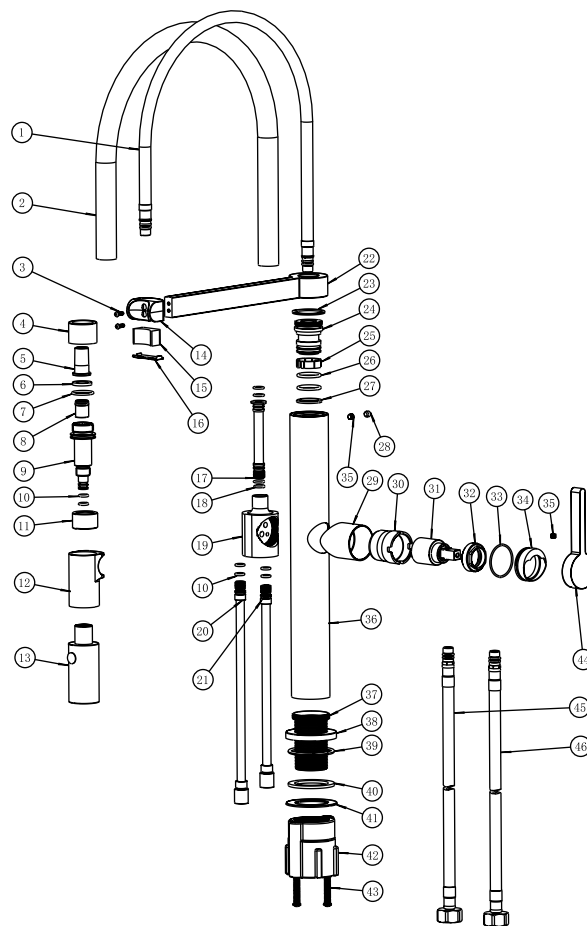

DAX-S2417-02

KITCHEN FAUCETS SERIES

FEATURES

- Pull out shower head
- Black finish
- Brass body casting
- Dual sprayer
- Stainless steel - ABS - Magnetic shower head
- Ceramic cartridge
- Flow rate 1.8 GPM
- Height 21-5/8"
- Installation hole 1-3/8"
- Water lines and mounting parts included

KITCHEN FAUCET **DAX-S2417-02**

MODEL	DAX-S2417-02
ADA	NA
UPC APPROVED	NA
ANSI APPROVED	NA
ASME APPROVED	NA
WATERSENSE CERTIFIED	NA
NSF APPROVED	NA
CONNECTION SIZE	G9/16-24UNEF
FAUCET HOLE SIZE	M10*1
FAUCETS HOLE	1-3/8"
FAUCET TYPE	Put-out
FLOW RATE (GPM)	1.8 gpm
HANDLE STYLE	Single
NUMBER OF HANDLES	1
HEIGHT	21-5/8"
HOSE LENGTH	22-1/16"
INSTALLATION TYPE	Screw
MATERIAL	Brass
FINISH	Black
PULL OUT SPRAY	Brass put-out
PRE-RINSE	Two function
SIDESPRAY	NA
SPOUT HEIGHT	21-5/8"
SPOUT REACH	9-1/16"
SPOUT SWIVEL	360°
SPOUT TYPE	Silica gel
CARTRIDGE TYPE	1"
MAX DECK THICKNESS	1-3/16" (MAX)
INCLUDED COMPONENTS	Water lines and mounting parts

01

02

DIAGRAM NUMBER	DAX SKU	TITLE DESCRIPTION
1	JSA030CP	Hose
2	QTE023NT	Silicon gel pipe
3	LSE015NT	Screw
4	TTA020CP	Union nut
5	JTA044NT	Bush
6	DPC008NT	Washer
7	ORC048NT	O-Ring
8	FR-CV13	Check valve
9	JTA045NT	Bush
10	ORC005NT	O-Ring
11	QTH016NT	Round iron
12	TTB019NT	Connection sleeve
13	54008CP	Spray
14	DZB029NT	Magnet seat
15	QTG015NT	Magnet
16	QTB014NT	Escutcheon
17	JTA046NT	Connect
18	ORC051NT	O-Ring
19	BTA051NT	Valve body
20	JSA018NT	Inlet assy
21	JSA031CP	Inlet assy
22	QTD013CP	Bracket
23	NMB036NT	Washer
24	JTA041NT	Bush
25	NMB038NT	Washer
26	ORC052NT	O-Ring
27	NMB037NT	Washer
28	SNB009NT	Plug botton kit
29	TTA017CP	Bush
30	TTA017NT	Bush

DIAGRAM NUMBER	DAX SKU	TITLE DESCRIPTION
31	FXB025NT	Valve
32	M28YG	Nut
33	ORC049NT	O-Ring
34	ZSA016CP	Bonnet
35	LSE024NT	Screw
36	TTA900CP	Valve body
37	DYA001NT	Shank
38	DZA028CP	Base escutcheon
39	ORC050NT	O-Ring
40	DPC010NT	Washer
41	DPE013NT	Washer
42	LMA009NT	Nut assy
43	LSE019NT	Screw
44	BSD036CP	Handle
45	JSA004CP	Inlet hose (cold)
46	JSA005CP	Inlet hose (hot)