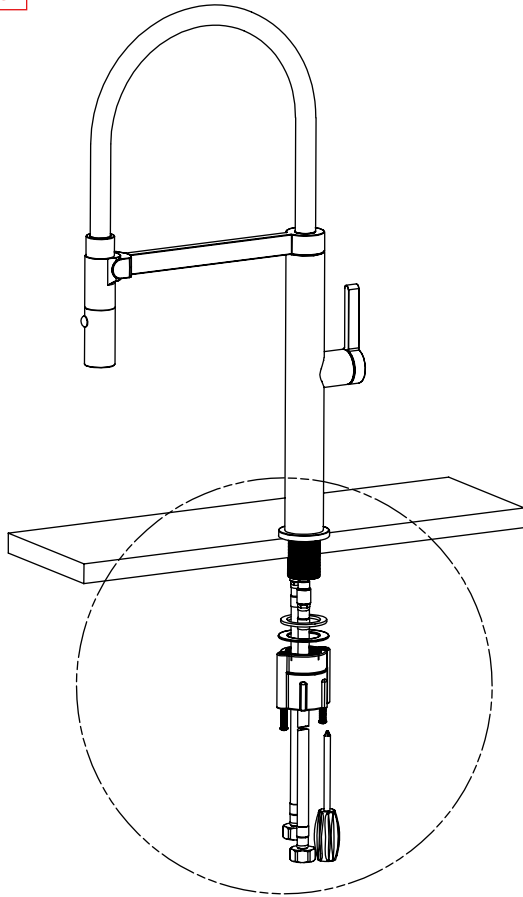

DAX-S2417-02

KITCHEN FAUCETS SERIES

FEATURES

- Pull out shower head
- Black finish
- Brass body casting
- Dual sprayer
- Stainless steel - ABS - Magnetic shower head
- Ceramic cartridge
- Flow rate 1.8 GPM
- Height 21-5/8"
- Installation hole 1-3/8"
- Water lines and mounting parts included

KITCHEN FAUCET **DAX-S2417-02**

MODEL	DAX-S2417-02
ADA	NA
UPC APPROVED	NA
ANSI APPROVED	NA
ASME APPROVED	NA
WATERSENSE CERTIFIED	NA
NSF APPROVED	NA
CONNECTION SIZE	G9/16-24UNEF
FAUCET HOLE SIZE	M10*1
FAUCETS HOLE	1-3/8"
FAUCET TYPE	Put-out
FLOW RATE (GPM)	1.8 gpm
HANDLE STYLE	Single
NUMBER OF HANDLES	1
HEIGHT	21-5/8"
HOSE LENGTH	22-1/16"
INSTALLATION TYPE	Screw
MATERIAL	Brass
FINISH	Black
PULL OUT SPRAY	Brass put-out
PRE-RINSE	Two function
SIDESPRAY	NA
SPOUT HEIGHT	21-5/8"
SPOUT REACH	9-1/16"
SPOUT SWIVEL	360°
SPOUT TYPE	Silica gel
CARTRIDGE TYPE	1"
MAX DECK THICKNESS	1-3/16" (MAX)
INCLUDED COMPONENTS	Water lines and mounting parts

01

02

DIAGRAM NUMBER	DAX SKU	TITLE DESCRIPTION
1	JSA030CP	Hose
2	QTE023NT	Silicon gel pipe
3	LSE015NT	Screw
4	TTA020CP	Union nut
5	JTA044NT	Bush
6	DPC008NT	Washer
7	ORC048NT	O-Ring
8	FR-CV13	Check valve
9	JTA045NT	Bush
10	ORC005NT	O-Ring
11	QTH016NT	Round iron
12	TTB019NT	Connection sleeve
13	54008CP	Spray
14	DZB029NT	Magnet seat
15	QTG015NT	Magnet
16	QTB014NT	Escutcheon
17	JTA046NT	Connect
18	ORC051NT	O-Ring
19	BTA051NT	Valve body
20	JSA018NT	Inlet assy
21	JSA031CP	Inlet assy
22	QTD013CP	Bracket
23	NMB036NT	Washer
24	JTA041NT	Bush
25	NMB038NT	Washer
26	ORC052NT	O-Ring
27	NMB037NT	Washer
28	SNB009NT	Plug botton kit
29	TTA017CP	Bush
30	TTA017NT	Bush

DIAGRAM NUMBER	DAX SKU	TITLE DESCRIPTION
31	FXB025NT	Valve
32	M28YG	Nut
33	ORC049NT	O-Ring
34	ZSA016CP	Bonnet
35	LSE024NT	Screw
36	TTA900CP	Valve body
37	DYA001NT	Shank
38	DZA028CP	Base escutcheon
39	ORC050NT	O-Ring
40	DPC010NT	Washer
41	DPE013NT	Washer
42	LMA009NT	Nut assy
43	LSE019NT	Screw
44	BSD036CP	Handle
45	JSA004CP	Inlet hose (cold)
46	JSA005CP	Inlet hose (hot)