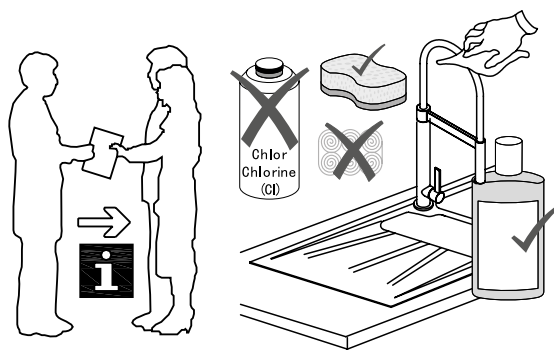

## FEATURES

- Pull out shower head
- Brushed stainless steel finish
- 304 stainless steel body casting
- Dual sprayer
- Stainless steel shower head
- Ceramic cartridge
- Flow rate 2.2 GPM
- Height 24-5/8"
- Installation hole 1-3/8"
- Water lines and mounting parts included

**KITCHEN FAUCET DAX-S1450**

MODEL	DAX-S1450
ADA	NA
UPC APPROVED	YES
ANSI APPROVED	NA
ASME APPROVED	NA
WATERSENSE CERTIFIED	NA
NSF APPROVED	YES
CONNECTION SIZE	G9/16
FAUCET HOLE SIZE	NA
FAUCETS HOLE	NA
FAUCET TYPE	Spray
FLOW RATE (GPM)	2.2GPM
HANDLE STYLE	Side lever
NUMBER OF HANDLES	1
HOSE LENGTH	23-5/8"
INSTALLATION TYPE	Deck mount
MATERIAL	304 Stainless steel
FINISH	Brushed stainless steel
PULL OUT SPRAY	Spray
PRE-RINSE	NA
SIDESPRAY	NA
SPOUT REACH	9-7/16"
SPOUT SWIVEL	360°
SPOUT TYPE	High throw
CARTRIDGE TYPE	Kangqing
MAX DECK THICKNESS	2"
INCLUDED COMPONENTS	Water lines and mounting parts

01

02

03

04

05

06

i

DIAGRAM NUMBER	DAX SKU	TITLE DESCRIPTION
1	190006259	Aerator
2	190011206	Water nozzle assembly
3	190004443	Screw
4	190006506	Hose
5	190012272	Silicone tube
6	190008530	Mandrel
7	190003965	Plastic
8	190007367	Rubber ring
9	190004089	Screw
10	190011203	Tube assembly
11	190009407	Plastic
12	190011200	Small plastic
13	190007150	Rubber ring
14	190008822	Body assembly
15	190006343	Cartridge
16	190006702	Press cover
17	190003242	Cover
18	190011453	Handle assembly
19	190000646	Bolt
20	190012273	Rubber ring
21	190011195	Base
22	190008246	Rubber ring
23	190004111	Rubber ring
24	190002413	Plastic Fixed Set
25	190000798	Plate
26	190010566	Screw nut assembly
27	190005546	Hose 61.3CM
28	190006629	Hose 61.3CM
29	190011426	Allen wrench kit
30	190012832	Aerator wrench