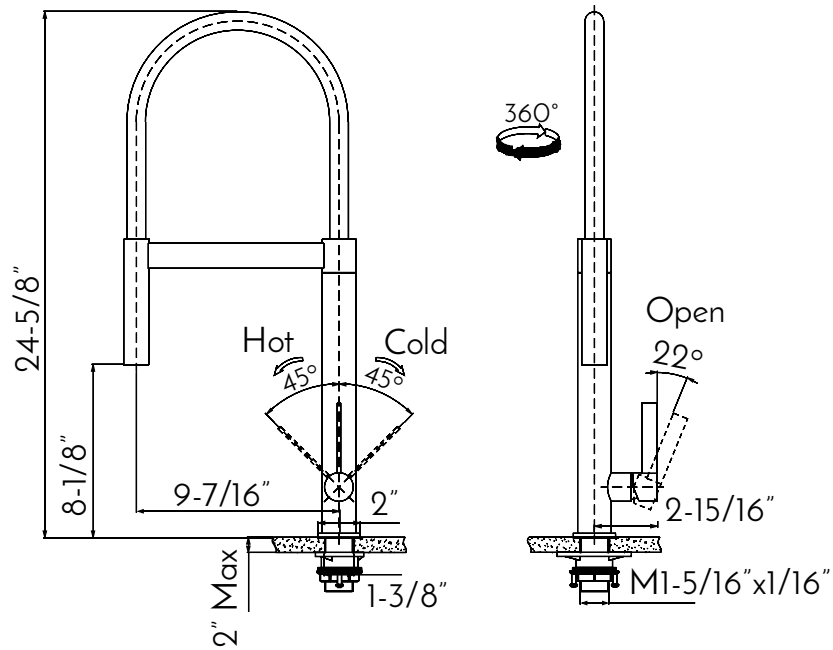

## FEATURES

- Pull out shower head
- Brushed stainless steel finish
- 304 stainless steel body casting
- Dual sprayer
- Stainless steel shower head
- Ceramic cartridge
- Flow rate 2.2 GPM
- Height 24-5/8"
- Installation hole 1-3/8"
- Water lines and mounting parts included

**KITCHEN FAUCET DAX-S1450**

MODEL	DAX-S1450
ADA	NA
UPC APPROVED	YES
ANSI APPROVED	NA
ASME APPROVED	NA
WATERSENSE CERTIFIED	NA
NSF APPROVED	YES
CONNECTION SIZE	G9/16
FAUCET HOLE SIZE	NA
FAUCETS HOLE	NA
FAUCET TYPE	Spray
FLOW RATE (GPM)	2.2GPM
HANDLE STYLE	Side lever
NUMBER OF HANDLES	1
HOSE LENGTH	23-5/8"
INSTALLATION TYPE	Deck mount
MATERIAL	304 Stainless steel
FINISH	Brushed stainless steel
PULL OUT SPRAY	Spray
PRE-RINSE	NA
SIDESPRAY	NA
SPOUT REACH	9-7/16"
SPOUT SWIVEL	360°
SPOUT TYPE	High throw
CARTRIDGE TYPE	Kangqing
MAX DECK THICKNESS	2"
INCLUDED COMPONENTS	Water lines and mounting parts

01

02

03

04

05

06

i

DIAGRAM NUMBER	DAX SKU	TITLE DESCRIPTION
1	190006259	Aerator
2	190011206	Water nozzle assembly
3	190004443	Screw
4	190006506	Hose
5	190012272	Silicone tube
6	190008530	Mandrel
7	190003965	Plastic
8	190007367	Rubber ring
9	190004089	Screw
10	190011203	Tube assembly
11	190009407	Plastic
12	190011200	Small plastic
13	190007150	Rubber ring
14	190008822	Body assembly
15	190006343	Cartridge
16	190006702	Press cover
17	190003242	Cover
18	190011453	Handle assembly
19	190000646	Bolt
20	190012273	Rubber ring
21	190011195	Base
22	190008246	Rubber ring
23	190004111	Rubber ring
24	190002413	Plastic Fixed Set
25	190000798	Plate
26	190010566	Screw nut assembly
27	190005546	Hose 61.3CM
28	190006629	Hose 61.3CM
29	190011426	Allen wrench kit
30	190012832	Aerator wrench