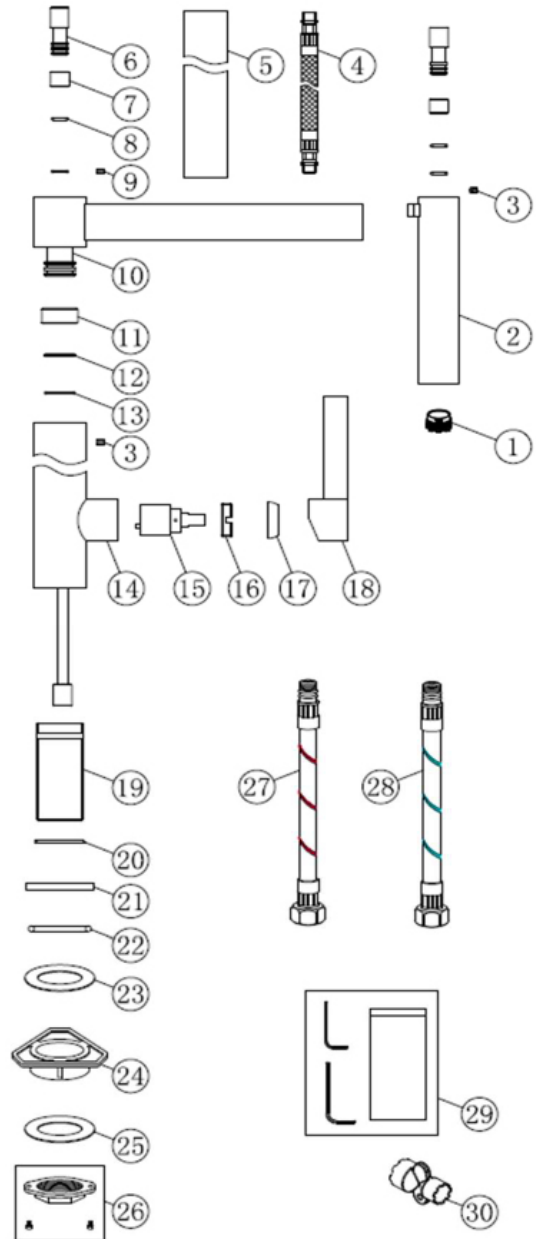

## FEATURES

- Pull out shower head
- Brushed stainless steel finish
- 304 stainless steel body casting
- Dual sprayer
- Stainless steel shower head
- Ceramic cartridge
- Flow rate 2.2 GPM
- Height 24-5/8"
- Installation hole 1-3/8"
- Water lines and mounting parts included

**KITCHEN FAUCET DAX-S1450**

MODEL	DAX-S1450
ADA	NA
UPC APPROVED	YES
ANSI APPROVED	NA
ASME APPROVED	NA
WATERSENSE CERTIFIED	NA
NSF APPROVED	YES
CONNECTION SIZE	G9/16
FAUCET HOLE SIZE	NA
FAUCETS HOLE	NA
FAUCET TYPE	Spray
FLOW RATE (GPM)	2.2GPM
HANDLE STYLE	Side lever
NUMBER OF HANDLES	1
HOSE LENGTH	23-5/8"
INSTALLATION TYPE	Deck mount
MATERIAL	304 Stainless steel
FINISH	Brushed stainless steel
PULL OUT SPRAY	Spray
PRE-RINSE	NA
SIDESPRAY	NA
SPOUT REACH	9-7/16"
SPOUT SWIVEL	360°
SPOUT TYPE	High throw
CARTRIDGE TYPE	Kangqing
MAX DECK THICKNESS	2"
INCLUDED COMPONENTS	Water lines and mounting parts

01

02

03

04

05

06

i

DIAGRAM NUMBER	DAX SKU	TITLE DESCRIPTION
1	190006259	Aerator
2	190011206	Water nozzle assembly
3	190004443	Screw
4	190006506	Hose
5	190012272	Silicone tube
6	190008530	Mandrel
7	190003965	Plastic
8	190007367	Rubber ring
9	190004089	Screw
10	190011203	Tube assembly
11	190009407	Plastic
12	190011200	Small plastic
13	190007150	Rubber ring
14	190008822	Body assembly
15	190006343	Cartridge
16	190006702	Press cover
17	190003242	Cover
18	190011453	Handle assembly
19	190000646	Bolt
20	190012273	Rubber ring
21	190011195	Base
22	190008246	Rubber ring
23	190004111	Rubber ring
24	190002413	Plastic Fixed Set
25	190000798	Plate
26	190010566	Screw nut assembly
27	190005546	Hose 61.3CM
28	190006629	Hose 61.3CM
29	190011426	Allen wrench kit
30	190012832	Aerator wrench