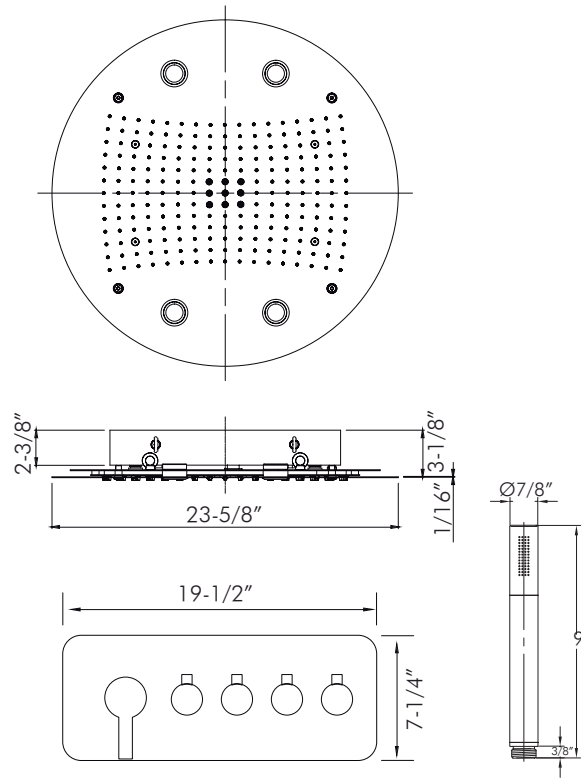

DAX-R242

SHOWER SYSTEMS **SERIES**

FEATURES

- Multi-function valve
- Ceiling mount shower head
- Rainshower
- Mist sprayer
- Strong center sprayer
- Handshower included
- LED lights with controller
- Silicone water nozzles
- Ceramic cartridge
- Valve flow rate 10.6 GPM
- Shower head flow rate 5.55 GPM
- Handshower head flow rate 6.34 GPM
- Brass body
- Chrome finish

SHOWER SYSTEM DAX-R242

MODEL	DAX-R242
ADA	NO
UPC APPROVED	NO
ANSI APPROVED	NO
ASME APPROVED	NO
HAND SHOWER FLOW RATE (GPM)	6.34
SHOWER HEAD FLOW RATE (GPM)	5.55
ROUGH-IN VALVE FLOW RATE (GPM)	10.6
HANDLE MATERIAL	Zinc alloy
HANDLE STYLE	Modern
HAND SHOWER INCLUDED	YES
HAND SHOWER HOSE INCLUDED	YES
HAND SHOWER HOSE LENGTH	59-1/16"
INSTALLATION TYPE	Conceal
MATERIAL	Brass
SHOWER HEAD	Brass
SHOWER HEAD SHAPE	Round
SPRAY PATTERN	Rain, waterfall, mist, massage
WALL ELBOW DIMENSION	1-3/16"
FINISH	Chrome

01

02

03

04

Power control box must be placed

DAX SKU	QUANTITY	PART NAME
SSW271-LED-1	1	Nozzel connection part
SSW271-LED-2	1	Stainless steel panel
SSW271-LED-3	1	Bracket
SSW271-LED-4	1	Valve
SSW271-LED-5	1	Valve cover plate
SSW271-LED-6	4	Diverter handle
SSW271-LED-7	1	Mixer handle
SSW271-LED-8	1	Spout
SSW271-LED-9	1	Hand shower
SSW271-LED-10	1	Hand shower holder
SSW271-LED-11	1	Hand shower hose
SSW271-LED-12	4	Screw sleeve
SSW271-LED-13	4	M6-40 Panel screw
SSW271-LED-14	1	Electri ity controller
SSW271-LED-15	4	304 SS chain
SSW271-LED-16	8	90 degree conector
SSW271-LED-17	8	G1/2 tee joint
SSW271-LED-18	4	304 SS bitch chain
SSW271-LED-19	8	Expansion screw