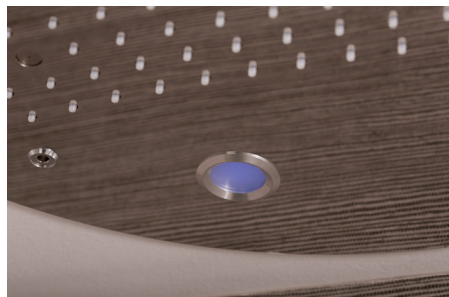

DAX-R242

SHOWER SYSTEMS **SERIES**

FEATURES

- Multi-function valve
- Ceiling mount shower head
- Rainshower
- Mist sprayer
- Strong center sprayer
- Handshower included
- LED lights with controller
- Silicone water nozzles
- Ceramic cartridge
- Valve flow rate 10.6 GPM
- Shower head flow rate 5.55 GPM
- Handshower head flow rate 6.34 GPM
- Brass body
- Chrome finish

SHOWER SYSTEM DAX-R242

MODEL	DAX-R242
ADA	NO
UPC APPROVED	NO
ANSI APPROVED	NO
ASME APPROVED	NO
HAND SHOWER FLOW RATE (GPM)	6.34
SHOWER HEAD FLOW RATE (GPM)	5.55
ROUGH-IN VALVE FLOW RATE (GPM)	10.6
HANDLE MATERIAL	Zinc alloy
HANDLE STYLE	Modern
HAND SHOWER INCLUDED	YES
HAND SHOWER HOSE INCLUDED	YES
HAND SHOWER HOSE LENGTH	59-1/16"
INSTALLATION TYPE	Conceal
MATERIAL	Brass
SHOWER HEAD	Brass
SHOWER HEAD SHAPE	Round
SPRAY PATTERN	Rain, waterfall, mist, massage
WALL ELBOW DIMENSION	1-3/16"
FINISH	Chrome

01

02

03

04

Power control box must be placed

DAX SKU	QUANTITY	PART NAME
SSW271-LED-1	1	Nozzel connection part
SSW271-LED-2	1	Stainless steel panel
SSW271-LED-3	1	Bracket
SSW271-LED-4	1	Valve
SSW271-LED-5	1	Valve cover plate
SSW271-LED-6	4	Diverter handle
SSW271-LED-7	1	Mixer handle
SSW271-LED-8	1	Spout
SSW271-LED-9	1	Hand shower
SSW271-LED-10	1	Hand shower holder
SSW271-LED-11	1	Hand shower hose
SSW271-LED-12	4	Screw sleeve
SSW271-LED-13	4	M6-40 Panel screw
SSW271-LED-14	1	Electri ity controller
SSW271-LED-15	4	304 SS chain
SSW271-LED-16	8	90 degree conector
SSW271-LED-17	8	G1/2 tee joint
SSW271-LED-18	4	304 SS bitch chain
SSW271-LED-19	8	Expansion screw