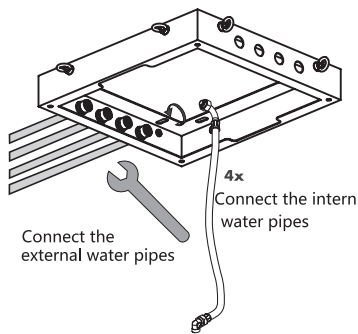

DAX-R242

SHOWER SYSTEMS **SERIES**

FEATURES

- Multi-function valve
- Ceiling mount shower head
- Rainshower
- Mist sprayer
- Strong center sprayer
- Handshower included
- LED lights with controller
- Silicone water nozzles
- Ceramic cartridge
- Valve flow rate 10.6 GPM
- Shower head flow rate 5.55 GPM
- Handshower head flow rate 6.34 GPM
- Brass body
- Chrome finish

SHOWER SYSTEM DAX-R242

MODEL	DAX-R242
ADA	NO
UPC APPROVED	NO
ANSI APPROVED	NO
ASME APPROVED	NO
HAND SHOWER FLOW RATE (GPM)	6.34
SHOWER HEAD FLOW RATE (GPM)	5.55
ROUGH-IN VALVE FLOW RATE (GPM)	10.6
HANDLE MATERIAL	Zinc alloy
HANDLE STYLE	Modern
HAND SHOWER INCLUDED	YES
HAND SHOWER HOSE INCLUDED	YES
HAND SHOWER HOSE LENGTH	59-1/16"
INSTALLATION TYPE	Conceal
MATERIAL	Brass
SHOWER HEAD	Brass
SHOWER HEAD SHAPE	Round
SPRAY PATTERN	Rain, waterfall, mist, massage
WALL ELBOW DIMENSION	1-3/16"
FINISH	Chrome

01

02

03

04

Power control box must be placed

DAX SKU	QUANTITY	PART NAME
SSW271-LED-1	1	Nozzel connection part
SSW271-LED-2	1	Stainless steel panel
SSW271-LED-3	1	Bracket
SSW271-LED-4	1	Valve
SSW271-LED-5	1	Valve cover plate
SSW271-LED-6	4	Diverter handle
SSW271-LED-7	1	Mixer handle
SSW271-LED-8	1	Spout
SSW271-LED-9	1	Hand shower
SSW271-LED-10	1	Hand shower holder
SSW271-LED-11	1	Hand shower hose
SSW271-LED-12	4	Screw sleeve
SSW271-LED-13	4	M6-40 Panel screw
SSW271-LED-14	1	Electri ity controller
SSW271-LED-15	4	304 SS chain
SSW271-LED-16	8	90 degree conector
SSW271-LED-17	8	G1/2 tee joint
SSW271-LED-18	4	304 SS bitch chain
SSW271-LED-19	8	Expansion screw