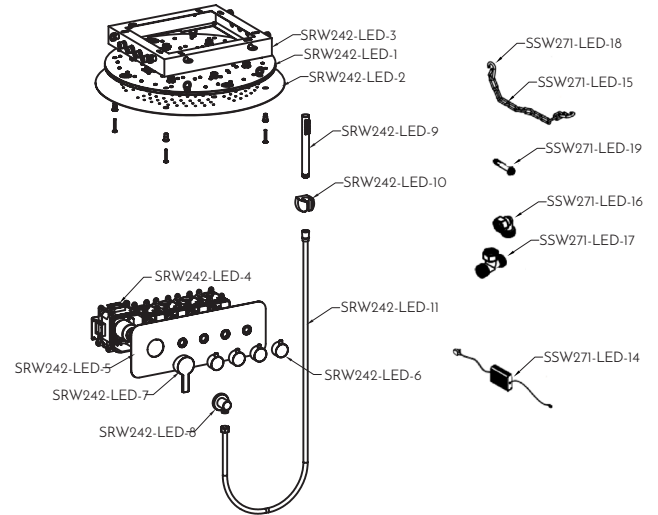

DAX-R242

SHOWER SYSTEMS **SERIES**

FEATURES

- Multi-function valve
- Ceiling mount shower head
- Rainshower
- Mist sprayer
- Strong center sprayer
- Handshower included
- LED lights with controller
- Silicone water nozzles
- Ceramic cartridge
- Valve flow rate 10.6 GPM
- Shower head flow rate 5.55 GPM
- Handshower head flow rate 6.34 GPM
- Brass body
- Chrome finish

SHOWER SYSTEM DAX-R242

MODEL	DAX-R242
ADA	NO
UPC APPROVED	NO
ANSI APPROVED	NO
ASME APPROVED	NO
HAND SHOWER FLOW RATE (GPM)	6.34
SHOWER HEAD FLOW RATE (GPM)	5.55
ROUGH-IN VALVE FLOW RATE (GPM)	10.6
HANDLE MATERIAL	Zinc alloy
HANDLE STYLE	Modern
HAND SHOWER INCLUDED	YES
HAND SHOWER HOSE INCLUDED	YES
HAND SHOWER HOSE LENGTH	59-1/16"
INSTALLATION TYPE	Conceal
MATERIAL	Brass
SHOWER HEAD	Brass
SHOWER HEAD SHAPE	Round
SPRAY PATTERN	Rain, waterfall, mist, massage
WALL ELBOW DIMENSION	1-3/16"
FINISH	Chrome

01

02

03

04

Power control box must be placed

DAX SKU	QUANTITY	PART NAME
SSW271-LED-1	1	Nozzel connection part
SSW271-LED-2	1	Stainless steel panel
SSW271-LED-3	1	Bracket
SSW271-LED-4	1	Valve
SSW271-LED-5	1	Valve cover plate
SSW271-LED-6	4	Diverter handle
SSW271-LED-7	1	Mixer handle
SSW271-LED-8	1	Spout
SSW271-LED-9	1	Hand shower
SSW271-LED-10	1	Hand shower holder
SSW271-LED-11	1	Hand shower hose
SSW271-LED-12	4	Screw sleeve
SSW271-LED-13	4	M6-40 Panel screw
SSW271-LED-14	1	Electri ity controller
SSW271-LED-15	4	304 SS chain
SSW271-LED-16	8	90 degree conector
SSW271-LED-17	8	G1/2 tee joint
SSW271-LED-18	4	304 SS bitch chain
SSW271-LED-19	8	Expansion screw