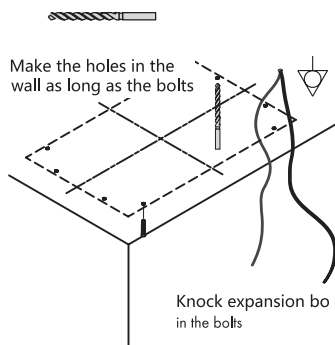

DAX-R242

SHOWER SYSTEMS **SERIES**

FEATURES

- Multi-function valve
- Ceiling mount shower head
- Rainshower
- Mist sprayer
- Strong center sprayer
- Handshower included
- LED lights with controller
- Silicone water nozzles
- Ceramic cartridge
- Valve flow rate 10.6 GPM
- Shower head flow rate 5.55 GPM
- Handshower head flow rate 6.34 GPM
- Brass body
- Chrome finish

SHOWER SYSTEM DAX-R242

MODEL	DAX-R242
ADA	NO
UPC APPROVED	NO
ANSI APPROVED	NO
ASME APPROVED	NO
HAND SHOWER FLOW RATE (GPM)	6.34
SHOWER HEAD FLOW RATE (GPM)	5.55
ROUGH-IN VALVE FLOW RATE (GPM)	10.6
HANDLE MATERIAL	Zinc alloy
HANDLE STYLE	Modern
HAND SHOWER INCLUDED	YES
HAND SHOWER HOSE INCLUDED	YES
HAND SHOWER HOSE LENGTH	59-1/16"
INSTALLATION TYPE	Conceal
MATERIAL	Brass
SHOWER HEAD	Brass
SHOWER HEAD SHAPE	Round
SPRAY PATTERN	Rain, waterfall, mist, massage
WALL ELBOW DIMENSION	1-3/16"
FINISH	Chrome

01

02

03

04

Power control box must be placed

DAX SKU	QUANTITY	PART NAME
SSW271-LED-1	1	Nozzel connection part
SSW271-LED-2	1	Stainless steel panel
SSW271-LED-3	1	Bracket
SSW271-LED-4	1	Valve
SSW271-LED-5	1	Valve cover plate
SSW271-LED-6	4	Diverter handle
SSW271-LED-7	1	Mixer handle
SSW271-LED-8	1	Spout
SSW271-LED-9	1	Hand shower
SSW271-LED-10	1	Hand shower holder
SSW271-LED-11	1	Hand shower hose
SSW271-LED-12	4	Screw sleeve
SSW271-LED-13	4	M6-40 Panel screw
SSW271-LED-14	1	Electri ity controller
SSW271-LED-15	4	304 SS chain
SSW271-LED-16	8	90 degree conector
SSW271-LED-17	8	G1/2 tee joint
SSW271-LED-18	4	304 SS bitch chain
SSW271-LED-19	8	Expansion screw