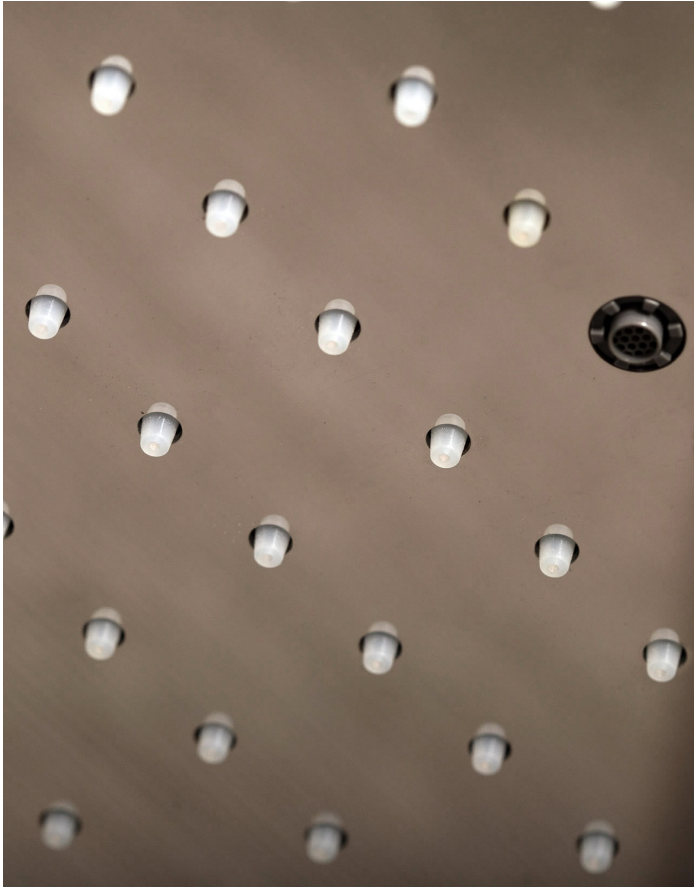

DAX-R242

SHOWER SYSTEMS **SERIES**

FEATURES

- Multi-function valve
- Ceiling mount shower head
- Rainshower
- Mist sprayer
- Strong center sprayer
- Handshower included
- LED lights with controller
- Silicone water nozzles
- Ceramic cartridge
- Valve flow rate 10.6 GPM
- Shower head flow rate 5.55 GPM
- Handshower head flow rate 6.34 GPM
- Brass body
- Chrome finish

SHOWER SYSTEM DAX-R242

MODEL	DAX-R242
ADA	NO
UPC APPROVED	NO
ANSI APPROVED	NO
ASME APPROVED	NO
HAND SHOWER FLOW RATE (GPM)	6.34
SHOWER HEAD FLOW RATE (GPM)	5.55
ROUGH-IN VALVE FLOW RATE (GPM)	10.6
HANDLE MATERIAL	Zinc alloy
HANDLE STYLE	Modern
HAND SHOWER INCLUDED	YES
HAND SHOWER HOSE INCLUDED	YES
HAND SHOWER HOSE LENGTH	59-1/16"
INSTALLATION TYPE	Conceal
MATERIAL	Brass
SHOWER HEAD	Brass
SHOWER HEAD SHAPE	Round
SPRAY PATTERN	Rain, waterfall, mist, massage
WALL ELBOW DIMENSION	1-3/16"
FINISH	Chrome

01

02

03

04

Power control box must be placed

DAX SKU	QUANTITY	PART NAME
SSW271-LED-1	1	Nozzel connection part
SSW271-LED-2	1	Stainless steel panel
SSW271-LED-3	1	Bracket
SSW271-LED-4	1	Valve
SSW271-LED-5	1	Valve cover plate
SSW271-LED-6	4	Diverter handle
SSW271-LED-7	1	Mixer handle
SSW271-LED-8	1	Spout
SSW271-LED-9	1	Hand shower
SSW271-LED-10	1	Hand shower holder
SSW271-LED-11	1	Hand shower hose
SSW271-LED-12	4	Screw sleeve
SSW271-LED-13	4	M6-40 Panel screw
SSW271-LED-14	1	Electri ity controller
SSW271-LED-15	4	304 SS chain
SSW271-LED-16	8	90 degree conector
SSW271-LED-17	8	G1/2 tee joint
SSW271-LED-18	4	304 SS bitch chain
SSW271-LED-19	8	Expansion screw