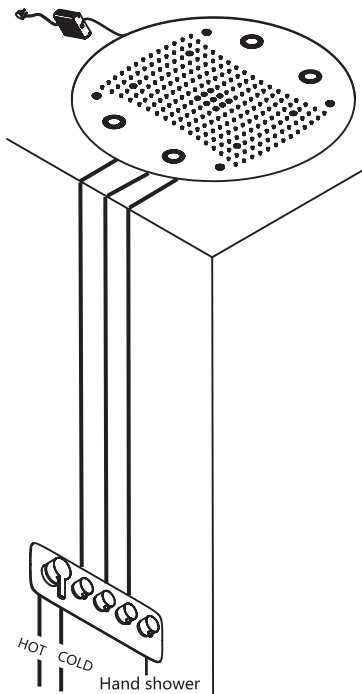

DAX-R242

SHOWER SYSTEMS **SERIES**

FEATURES

- Multi-function valve
- Ceiling mount shower head
- Rainshower
- Mist sprayer
- Strong center sprayer
- Handshower included
- LED lights with controller
- Silicone water nozzles
- Ceramic cartridge
- Valve flow rate 10.6 GPM
- Shower head flow rate 5.55 GPM
- Handshower head flow rate 6.34 GPM
- Brass body
- Chrome finish

SHOWER SYSTEM DAX-R242

MODEL	DAX-R242
ADA	NO
UPC APPROVED	NO
ANSI APPROVED	NO
ASME APPROVED	NO
HAND SHOWER FLOW RATE (GPM)	6.34
SHOWER HEAD FLOW RATE (GPM)	5.55
ROUGH-IN VALVE FLOW RATE (GPM)	10.6
HANDLE MATERIAL	Zinc alloy
HANDLE STYLE	Modern
HAND SHOWER INCLUDED	YES
HAND SHOWER HOSE INCLUDED	YES
HAND SHOWER HOSE LENGTH	59-1/16"
INSTALLATION TYPE	Conceal
MATERIAL	Brass
SHOWER HEAD	Brass
SHOWER HEAD SHAPE	Round
SPRAY PATTERN	Rain, waterfall, mist, massage
WALL ELBOW DIMENSION	1-3/16"
FINISH	Chrome

01

02

03

04

Power control box must be placed

DAX SKU	QUANTITY	PART NAME
SSW271-LED-1	1	Nozzel connection part
SSW271-LED-2	1	Stainless steel panel
SSW271-LED-3	1	Bracket
SSW271-LED-4	1	Valve
SSW271-LED-5	1	Valve cover plate
SSW271-LED-6	4	Diverter handle
SSW271-LED-7	1	Mixer handle
SSW271-LED-8	1	Spout
SSW271-LED-9	1	Hand shower
SSW271-LED-10	1	Hand shower holder
SSW271-LED-11	1	Hand shower hose
SSW271-LED-12	4	Screw sleeve
SSW271-LED-13	4	M6-40 Panel screw
SSW271-LED-14	1	Electri ity controller
SSW271-LED-15	4	304 SS chain
SSW271-LED-16	8	90 degree conector
SSW271-LED-17	8	G1/2 tee joint
SSW271-LED-18	4	304 SS bitch chain
SSW271-LED-19	8	Expansion screw