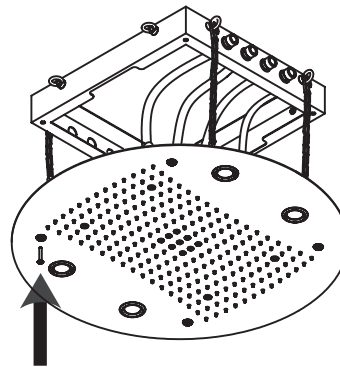

DAX-R242

SHOWER SYSTEMS **SERIES**

FEATURES

- Multi-function valve
- Ceiling mount shower head
- Rainshower
- Mist sprayer
- Strong center sprayer
- Handshower included
- LED lights with controller
- Silicone water nozzles
- Ceramic cartridge
- Valve flow rate 10.6 GPM
- Shower head flow rate 5.55 GPM
- Handshower head flow rate 6.34 GPM
- Brass body
- Chrome finish

SHOWER SYSTEM DAX-R242

MODEL	DAX-R242
ADA	NO
UPC APPROVED	NO
ANSI APPROVED	NO
ASME APPROVED	NO
HAND SHOWER FLOW RATE (GPM)	6.34
SHOWER HEAD FLOW RATE (GPM)	5.55
ROUGH-IN VALVE FLOW RATE (GPM)	10.6
HANDLE MATERIAL	Zinc alloy
HANDLE STYLE	Modern
HAND SHOWER INCLUDED	YES
HAND SHOWER HOSE INCLUDED	YES
HAND SHOWER HOSE LENGTH	59-1/16"
INSTALLATION TYPE	Conceal
MATERIAL	Brass
SHOWER HEAD	Brass
SHOWER HEAD SHAPE	Round
SPRAY PATTERN	Rain, waterfall, mist, massage
WALL ELBOW DIMENSION	1-3/16"
FINISH	Chrome

01

02

03

04

Power control box must be placed

DAX SKU	QUANTITY	PART NAME
SSW271-LED-1	1	Nozzel connection part
SSW271-LED-2	1	Stainless steel panel
SSW271-LED-3	1	Bracket
SSW271-LED-4	1	Valve
SSW271-LED-5	1	Valve cover plate
SSW271-LED-6	4	Diverter handle
SSW271-LED-7	1	Mixer handle
SSW271-LED-8	1	Spout
SSW271-LED-9	1	Hand shower
SSW271-LED-10	1	Hand shower holder
SSW271-LED-11	1	Hand shower hose
SSW271-LED-12	4	Screw sleeve
SSW271-LED-13	4	M6-40 Panel screw
SSW271-LED-14	1	Electri ity controller
SSW271-LED-15	4	304 SS chain
SSW271-LED-16	8	90 degree conector
SSW271-LED-17	8	G1/2 tee joint
SSW271-LED-18	4	304 SS bitch chain
SSW271-LED-19	8	Expansion screw