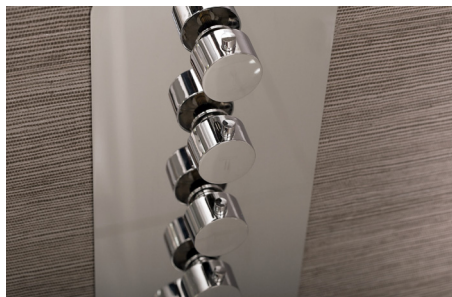

DAX-R242

SHOWER SYSTEMS **SERIES**

FEATURES

- Multi-function valve
- Ceiling mount shower head
- Rainshower
- Mist sprayer
- Strong center sprayer
- Handshower included
- LED lights with controller
- Silicone water nozzles
- Ceramic cartridge
- Valve flow rate 10.6 GPM
- Shower head flow rate 5.55 GPM
- Handshower head flow rate 6.34 GPM
- Brass body
- Chrome finish

SHOWER SYSTEM DAX-R242

MODEL	DAX-R242
ADA	NO
UPC APPROVED	NO
ANSI APPROVED	NO
ASME APPROVED	NO
HAND SHOWER FLOW RATE (GPM)	6.34
SHOWER HEAD FLOW RATE (GPM)	5.55
ROUGH-IN VALVE FLOW RATE (GPM)	10.6
HANDLE MATERIAL	Zinc alloy
HANDLE STYLE	Modern
HAND SHOWER INCLUDED	YES
HAND SHOWER HOSE INCLUDED	YES
HAND SHOWER HOSE LENGTH	59-1/16"
INSTALLATION TYPE	Conceal
MATERIAL	Brass
SHOWER HEAD	Brass
SHOWER HEAD SHAPE	Round
SPRAY PATTERN	Rain, waterfall, mist, massage
WALL ELBOW DIMENSION	1-3/16"
FINISH	Chrome

01

02

03

04

Power control box must be placed

DAX SKU	QUANTITY	PART NAME
SSW271-LED-1	1	Nozzel connection part
SSW271-LED-2	1	Stainless steel panel
SSW271-LED-3	1	Bracket
SSW271-LED-4	1	Valve
SSW271-LED-5	1	Valve cover plate
SSW271-LED-6	4	Diverter handle
SSW271-LED-7	1	Mixer handle
SSW271-LED-8	1	Spout
SSW271-LED-9	1	Hand shower
SSW271-LED-10	1	Hand shower holder
SSW271-LED-11	1	Hand shower hose
SSW271-LED-12	4	Screw sleeve
SSW271-LED-13	4	M6-40 Panel screw
SSW271-LED-14	1	Electri ity controller
SSW271-LED-15	4	304 SS chain
SSW271-LED-16	8	90 degree conector
SSW271-LED-17	8	G1/2 tee joint
SSW271-LED-18	4	304 SS bitch chain
SSW271-LED-19	8	Expansion screw