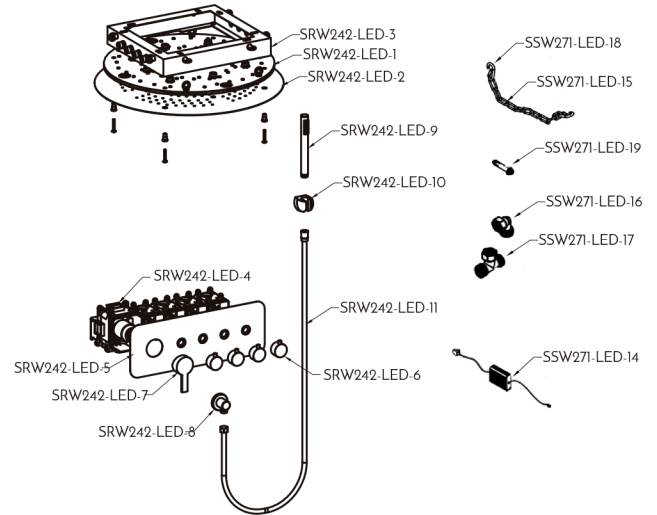

DAX SKU	QUANTITY	PART NAME
SRW242-LED-1	1	Nozzel connection part
SRW242-LED-2	1	Stainless steel panel
SRW242-LED-3	1	Bracket
SRW242-LED-4	1	Valve
SRW242-LED-5	1	Valve cover plate
SRW242-LED-6	4	Diverter handle
SRW242-LED-7	1	Mixer handle
SRW242-LED-8	1	Spout
SRW242-LED-9	1	Hand shower
SRW242-LED-10	1	Hand shower holder
SRW242-LED-11	1	Hand shower hose
SRW242-LED-12	4	Screw sleeve
SRW242-LED-13	4	M6-40 Panel screw
SRW242-LED-14	1	Electricity controller
SRW242-LED-15	4	304 SS chain
SRW242-LED-16	8	90 degree connector
SRW242-LED-17	8	G1/2 tee joint
SRW242-LED-18	4	304 SS bitch chain
SRW242-LED-19	8	Expansion screw