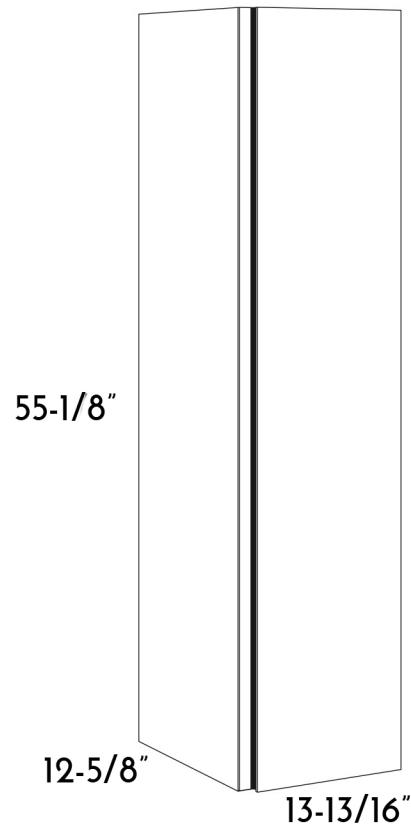

PASADENA

SIDE CABINET SERIES

FEATURES

- Soft Close doors
- High gloss lacquered finish / Textured melamine finish
- Made in Europe

WHITE

PINE

WENGE

For parts or sale requirements
please contact our customer service department: