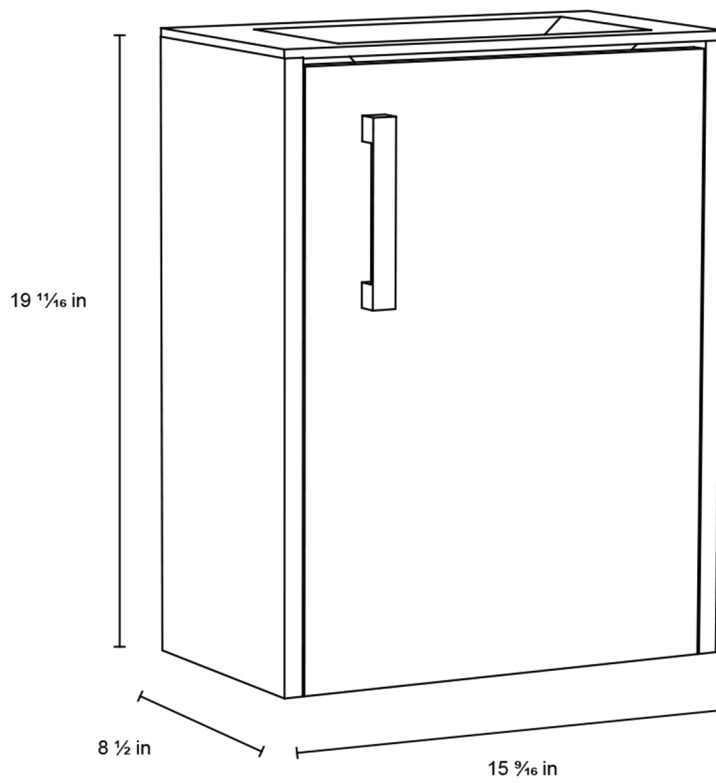

DAX-NAP0116121

BATHROOM CABINET SERIES

FEATURES

- Soft Close doors
- Pine / Matte white Finish
- Mirror not included (available)
- Basin included
- Made in Spain

For parts or sale requirements
please contact our customer service department: