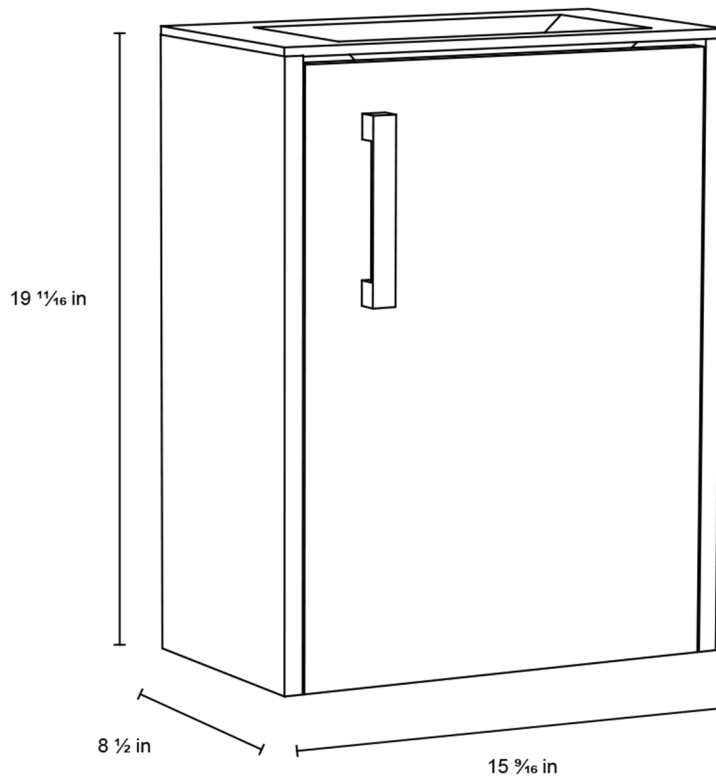

DAX-NAPO116114

BATHROOM CABINET **SERIES**

FEATURES

- Soft Close doors
- Oak / white lacquered Finish
- Mirror not included (available)
- Basin included
- Made in Spain

For parts or sale requirements
please contact our customer service department: