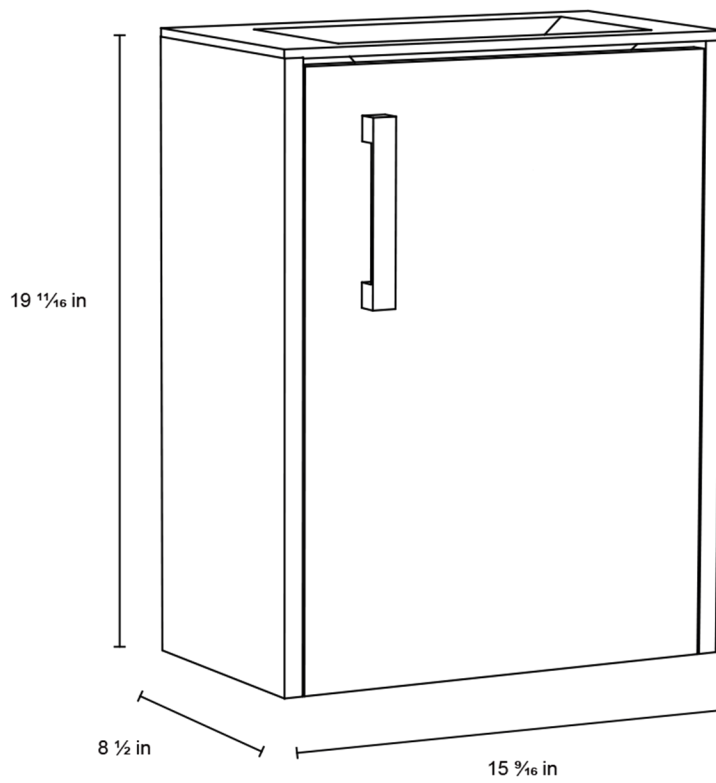

DAX-NAP0116111

BATHROOM CABINET **SERIES**

FEATURES

- Soft Close doors
- High gloss lacquered Finish
- Mirror not included (available)
- Basin included
- Made in Spain

For parts or sale requirements
please contact our customer service department: