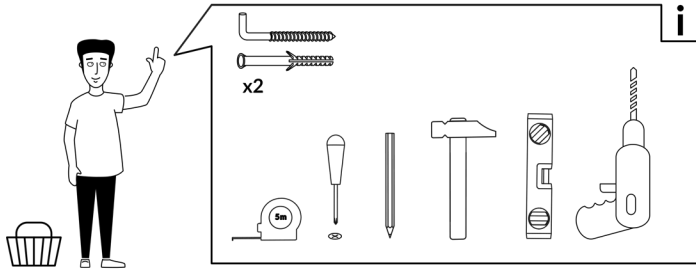

1.

2.

3.

For parts or sale requirements please contact our customer service department:

CS@daxib.com

1 888 685 8236