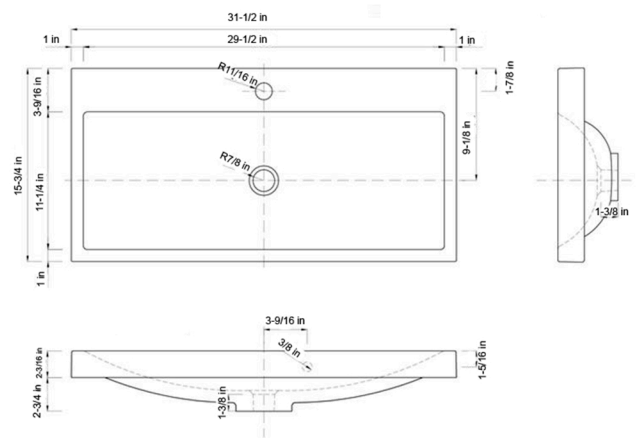

DAX-MOR013211-OLEX

BATHROOM CABINET **SERIES**

FEATURES

- Soft Close Drawers
- Integrated pulls
- OLEX acrylic basin included
- Matte white lacquered finish
- Made in Europe

For parts or sale requirements
please contact our customer service department: