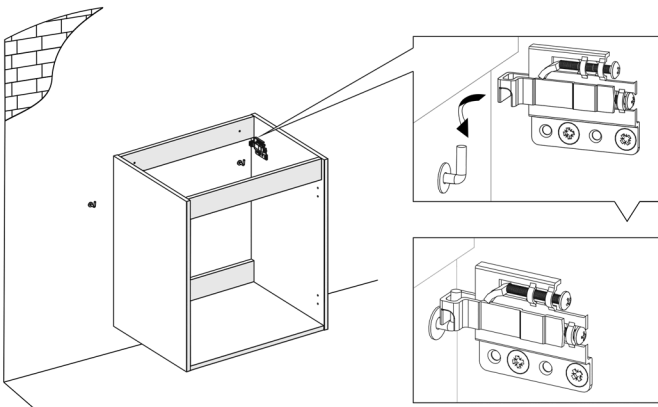

4.

5.

6.

For parts or sale requirements
please contact our customer service department:

CS@daxib.com

1 888 685 8236