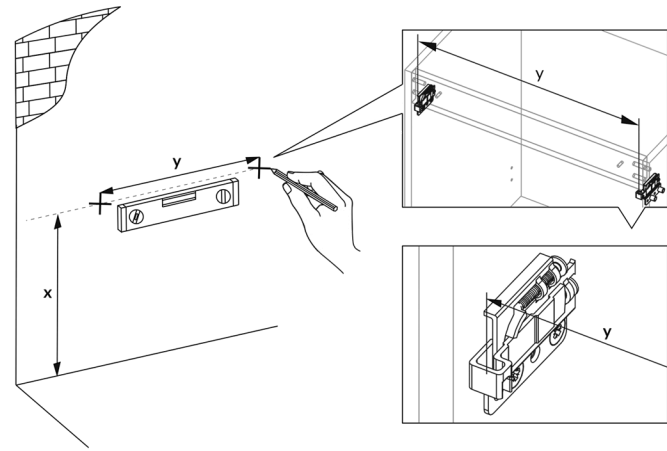

1.

2.

3.

For parts or sale requirements please contact our customer service department:

CS@daxib.com

1 888 685 8236