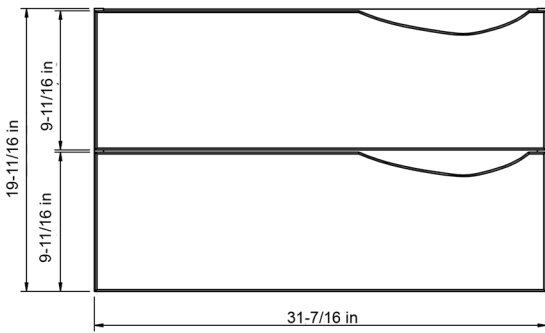

DAX-MOR013211-OLEX

BATHROOM CABINET **SERIES**

FEATURES

- Soft Close Drawers
- Integrated pulls
- OLEX acrylic basin included
- Matte white lacquered finish
- Made in Europe

For parts or sale requirements
please contact our customer service department: