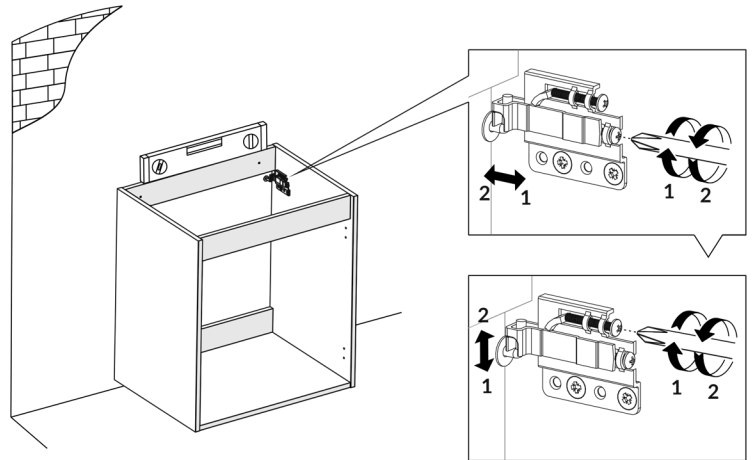

4.

5.

6.

For parts or sale requirements
please contact our customer service department:

CS@daxib.com

1 888 685 8236