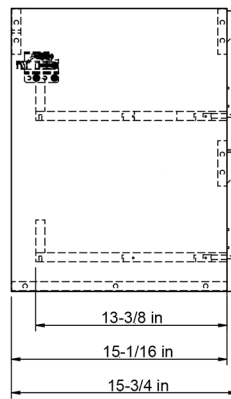

DAX-MOR013211-OLEX

BATHROOM CABINET **SERIES**

FEATURES

- Soft Close Drawers
- Integrated pulls
- OLEX acrylic basin included
- Matte white lacquered finish
- Made in Europe

For parts or sale requirements
please contact our customer service department: