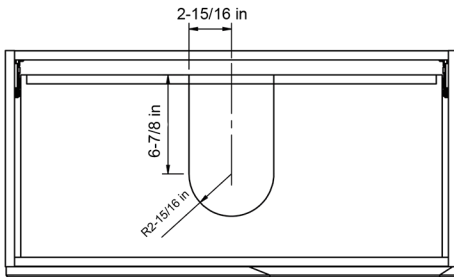

DAX-MOR013211-OLEX

BATHROOM CABINET **SERIES**

FEATURES

- Soft Close Drawers
- Integrated pulls
- OLEX acrylic basin included
- Matte white lacquered finish
- Made in Europe

For parts or sale requirements
please contact our customer service department: