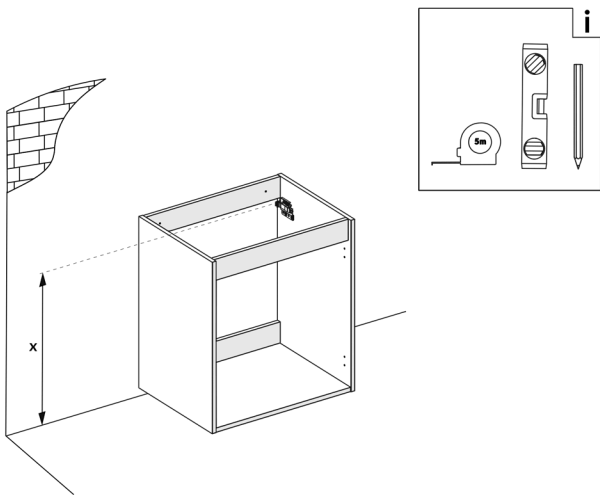

1.

2.

3.

For parts or sale requirements please contact our customer service department:

CS@daxib.com

1 888 685 8236