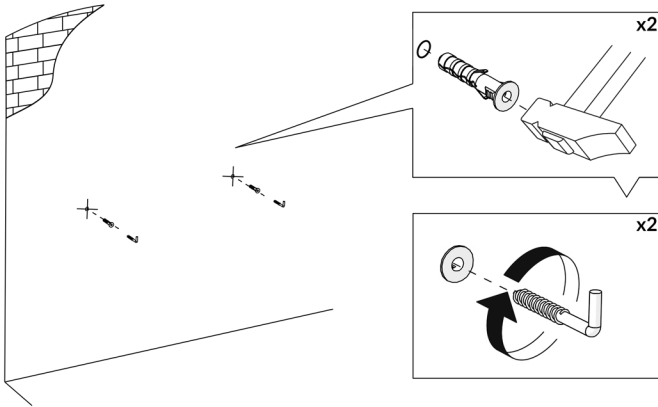

4.

5.

6.

For parts or sale requirements
please contact our customer service department:

CS@daxib.com

1 888 685 8236