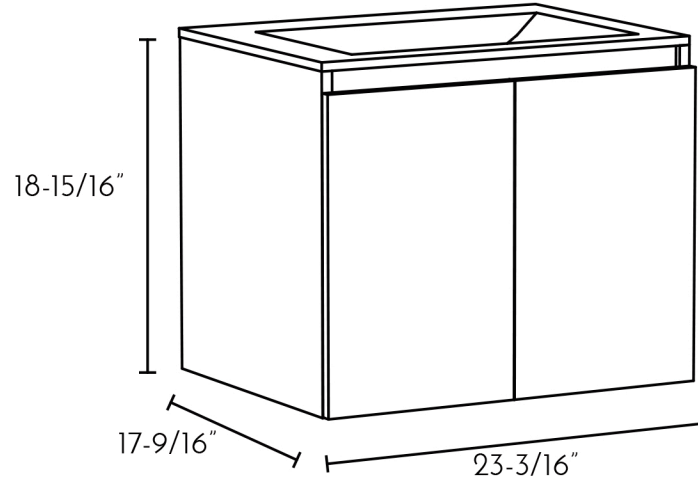

DAX-MAL012413-ONX

BATHROOM CABINET SERIES

FEATURES

- Soft close doors
- Textured Melamine Finish
- Onix ceramic basin included

For parts or sale requirements
please contact our customer service department: