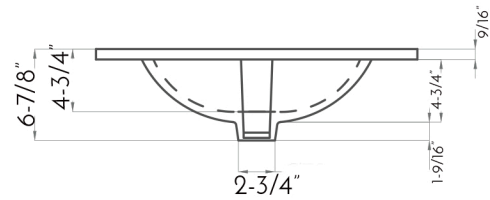

DAX-MAL012413-ONX

BATHROOM CABINET SERIES

FEATURES

- Soft close doors
- Textured Melamine Finish
- Onix ceramic basin included

For parts or sale requirements
please contact our customer service department: