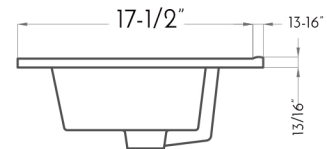

DAX-MAL012413-ONX

BATHROOM CABINET SERIES

FEATURES

- Soft close doors
- Textured Melamine Finish
- Onix ceramic basin included

For parts or sale requirements
please contact our customer service department: