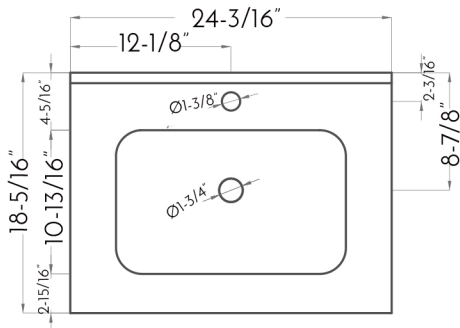

DAX-MAL012413-ONX

BATHROOM CABINET SERIES

FEATURES

- Soft close doors
- Textured Melamine Finish
- Onix ceramic basin included

For parts or sale requirements
please contact our customer service department: