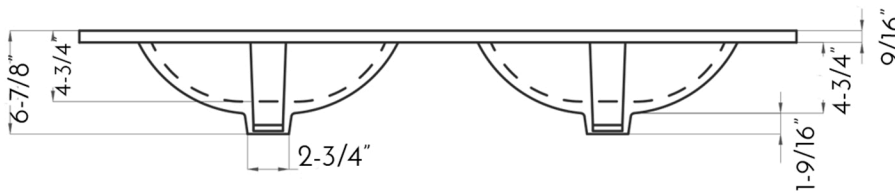

## FEATURES

- Interior of the drawer with linen like textured finish
- Textured melamine finish
- Hettich drawer sliding system
- Adjustable front drawer
- Onix ceramic basin included
- Made in Europe

For parts or sale requirements please contact our customer service department: