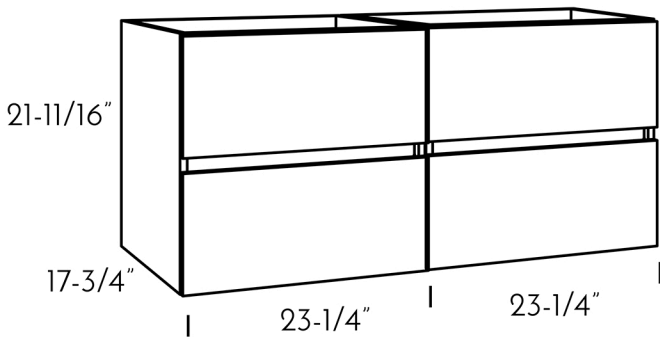

## FEATURES

- Interior of the drawer with linen like textured finish
- Textured melamine finish
- Hettich drawer sliding system
- Adjustable front drawer
- Onix ceramic basin included
- Made in Europe

For parts or sale requirements please contact our customer service department: