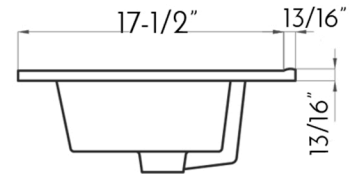

## FEATURES

- Interior of the drawer with linen like textured finish
- Textured melamine finish
- Hettich drawer sliding system
- Adjustable front drawer
- Onix ceramic basin included
- Made in Europe

For parts or sale requirements please contact our customer service department: