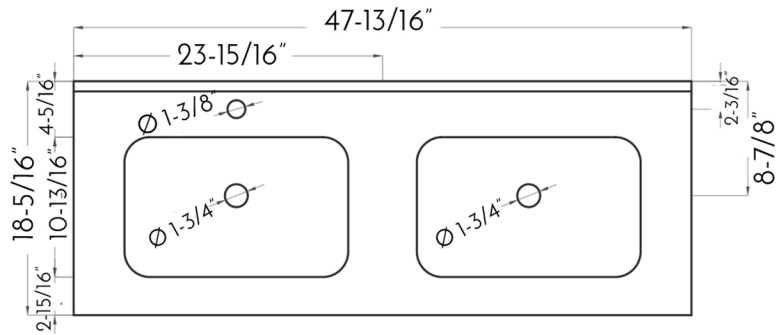

## FEATURES

- Interior of the drawer with linen like textured finish
- Textured melamine finish
- Hettich drawer sliding system
- Adjustable front drawer
- Onix ceramic basin included
- Made in Europe

For parts or sale requirements please contact our customer service department: