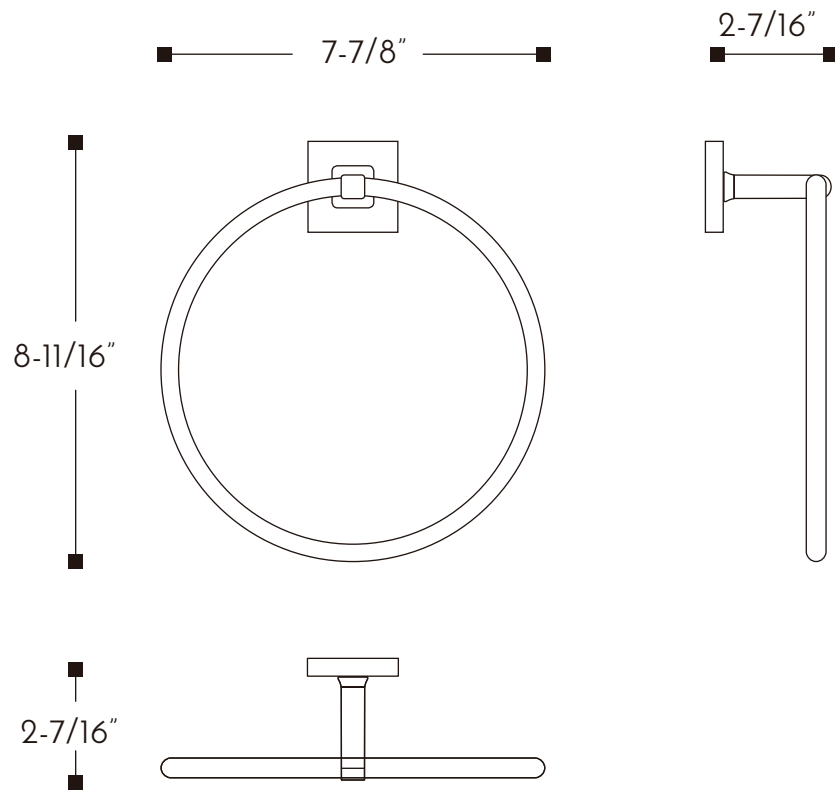

DAX-GDC160172-CR

TOWEL RACKS **SERIES**

DAX-GDC160172-CR

FEATURES

- Brass body
- Chrome finish
- Wall mount
- Mounting parts included

For parts or sale requirements
please contact our customer service department: