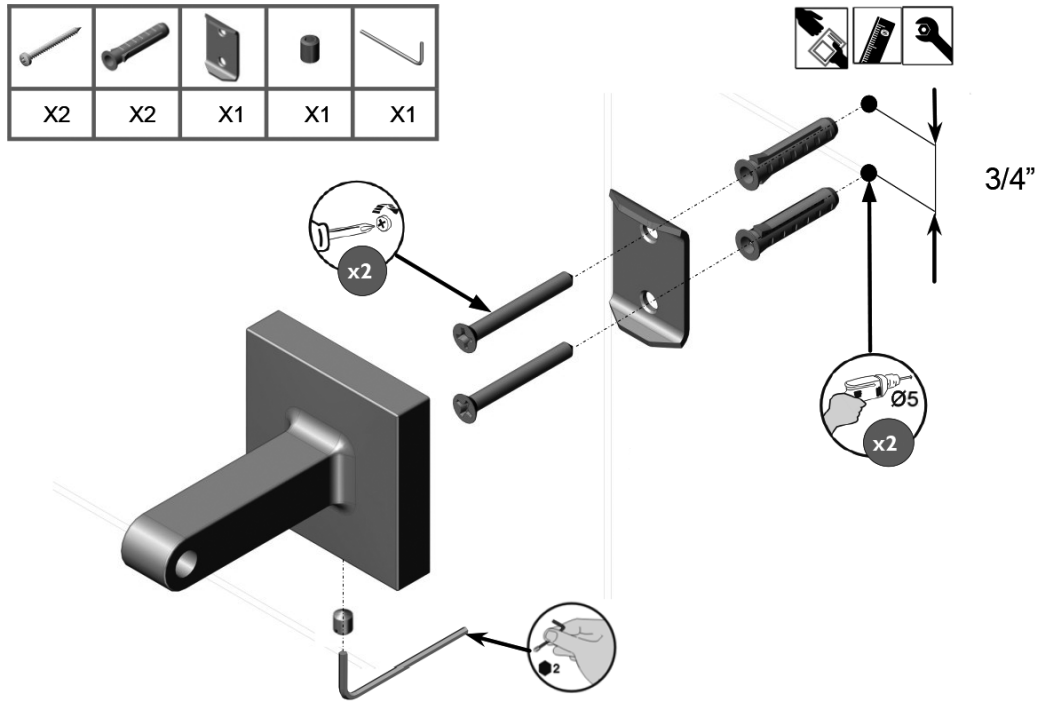

DAX-GDC160172-CR

TOWEL RACKS **SERIES**

DAX-GDC160172-CR

FEATURES

- Brass body
- Chrome finish
- Wall mount
- Mounting parts included

For parts or sale requirements
please contact our customer service department: