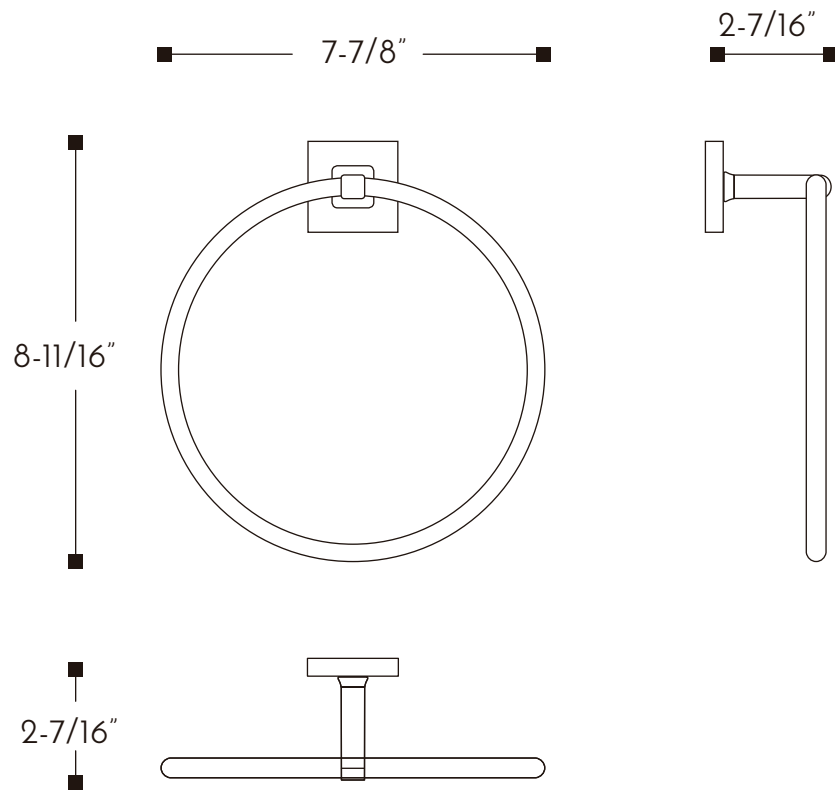

DAX-GDC160172-BN

TOWEL RACKS **SERIES**

DAX-GDC160172-BN

FEATURES

- Brass body
- Brushed nickel finish
- Wall mount
- Mounting parts included

For parts or sale requirements please contact our customer service department: