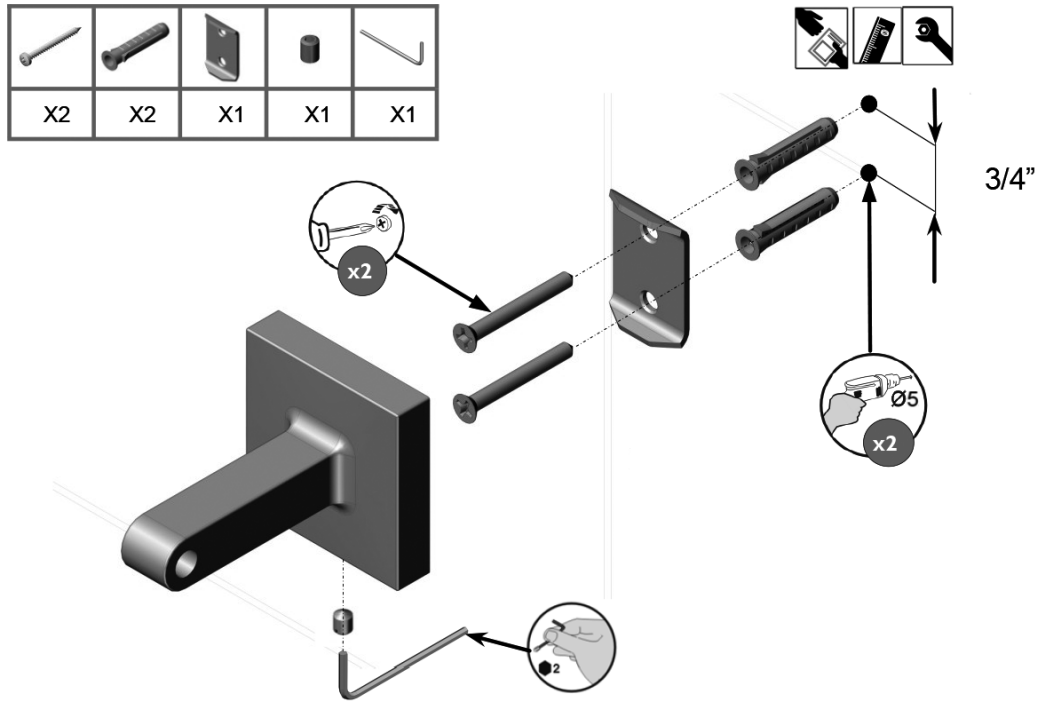

DAX-GDC160172-BN

TOWEL RACKS **SERIES**

DAX-GDC160172-BN

FEATURES

- Brass body
- Brushed nickel finish
- Wall mount
- Mounting parts included

For parts or sale requirements please contact our customer service department: