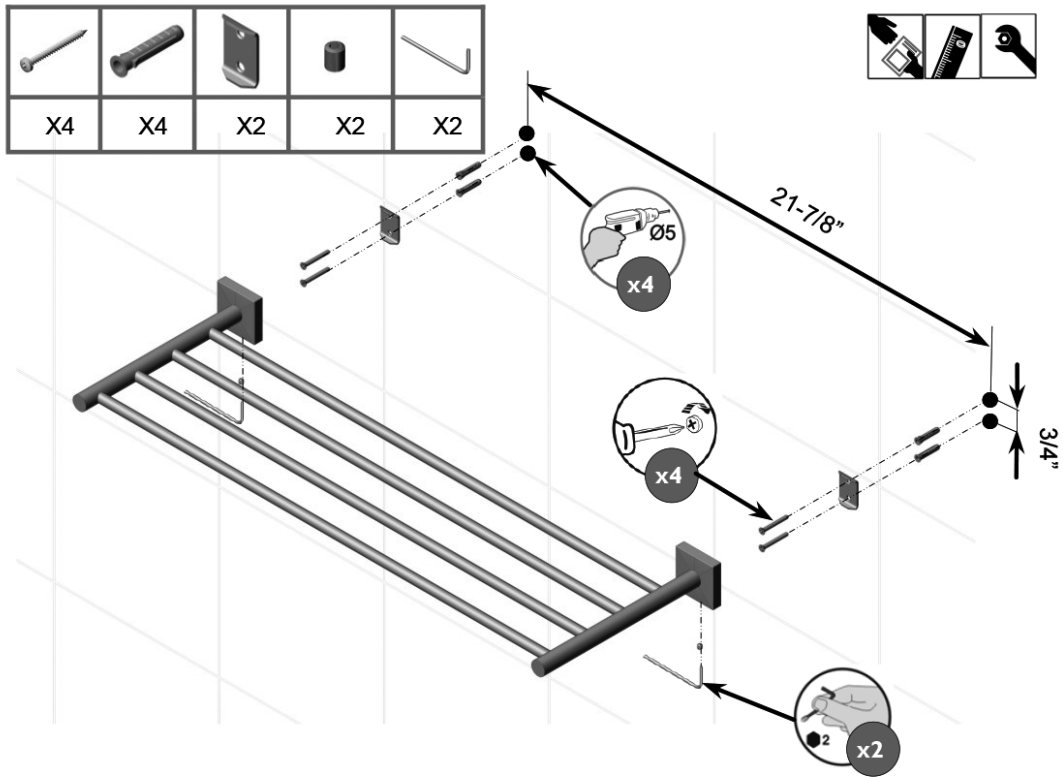

DAX-GDC160168-BN

TOWEL RACKS **SERIES**

FEATURES

- Brass body
- Brushed nickel finish
- Wall mount
- Mounting parts included

For parts or sale requirements please contact our customer service department:

CS@daxib.com