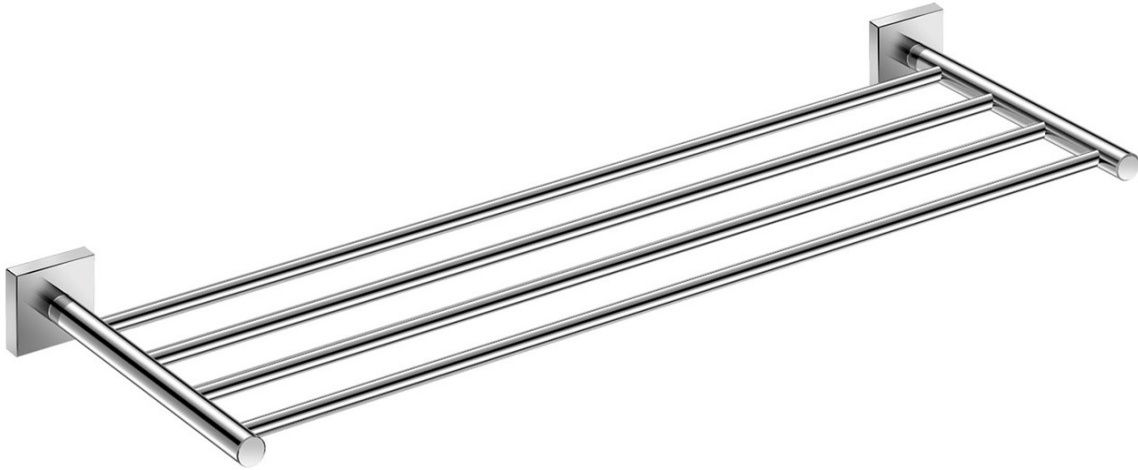

DAX-GDC160168-BN

TOWEL RACKS **SERIES**

FEATURES

- Brass body
- Brushed nickel finish
- Wall mount
- Mounting parts included

For parts or sale requirements please contact our customer service department:

CS@daxib.com