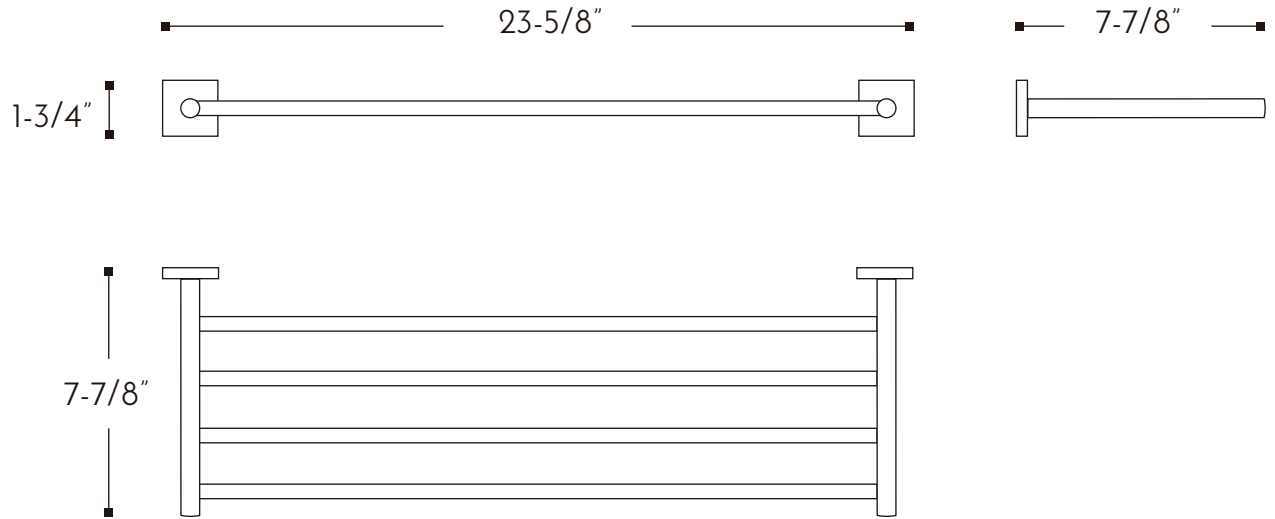

DAX-GDC160168-BN

TOWEL RACKS **SERIES**

FEATURES

- Brass body
- Brushed nickel finish
- Wall mount
- Mounting parts included

For parts or sale requirements please contact our customer service department:

CS@daxib.com