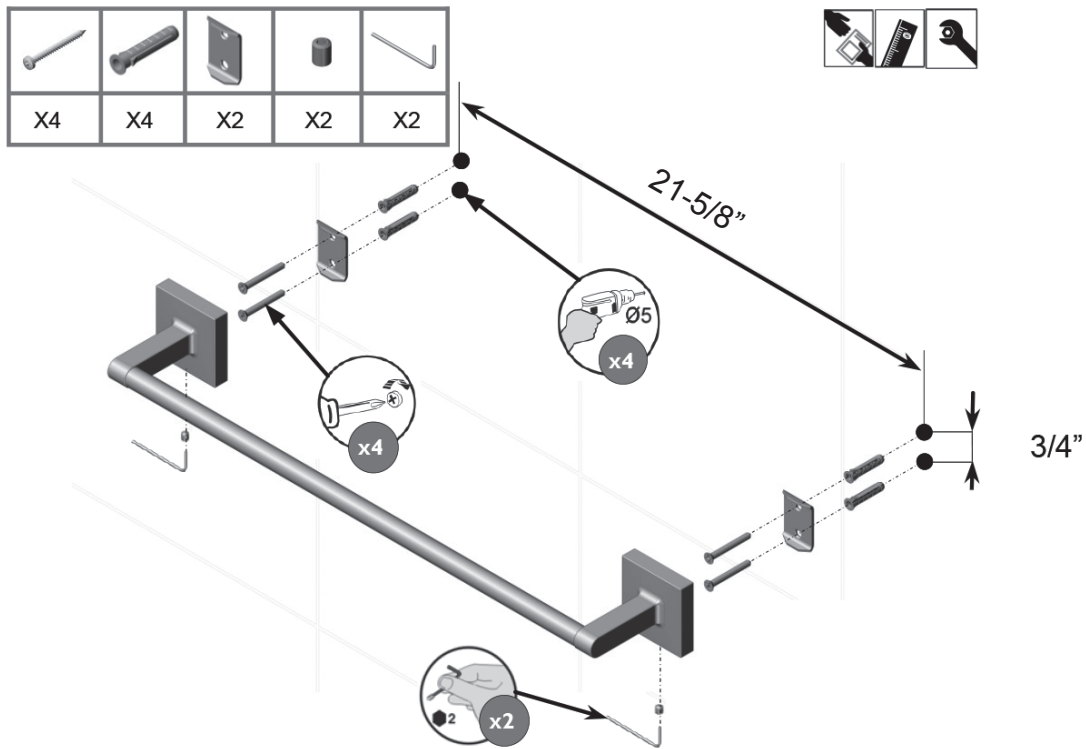

DAX-GDC160165-BN

TOWEL BARS **SERIES**

FEATURES

- Brass body
- Brushed nickel finish
- Wall mount
- Mounting parts included

For parts or sale requirements please contact our customer service department:

CS@daxib.com