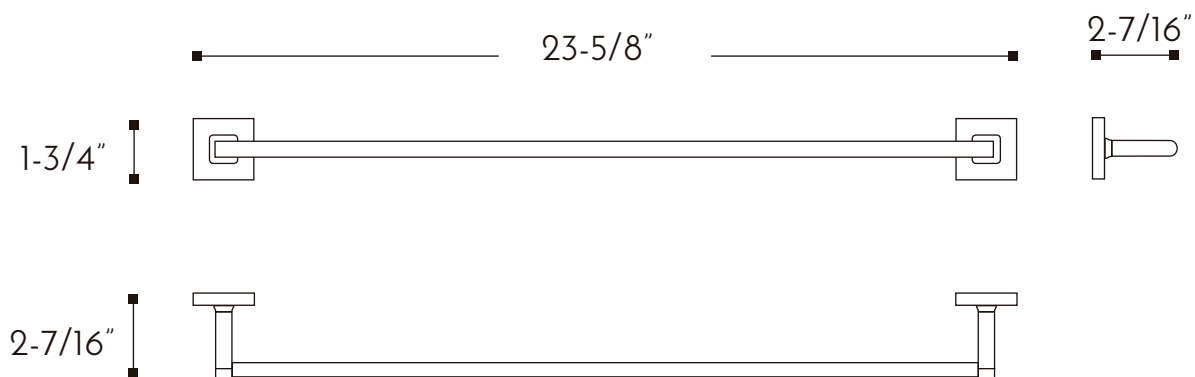

DAX-GDC160165-BN

TOWEL BARS **SERIES**

FEATURES

- Brass body
- Brushed nickel finish
- Wall mount
- Mounting parts included

For parts or sale requirements please contact our customer service department:

CS@daxib.com