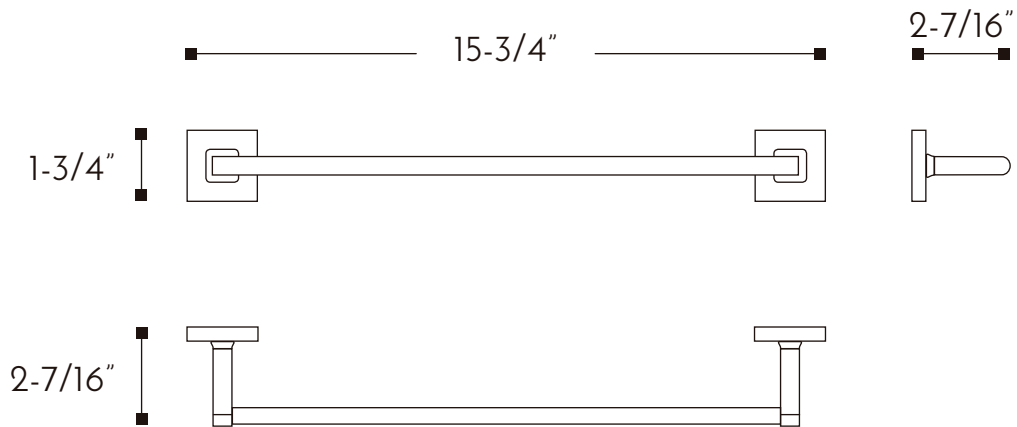

DAX-GDC160164-BN

TOWEL BARS **SERIES**

FEATURES

- Brass body
- Brushed nickel finish
- Wall mount
- Mounting parts included

For parts or sale requirements please contact our customer service department:

CS@daxib.com