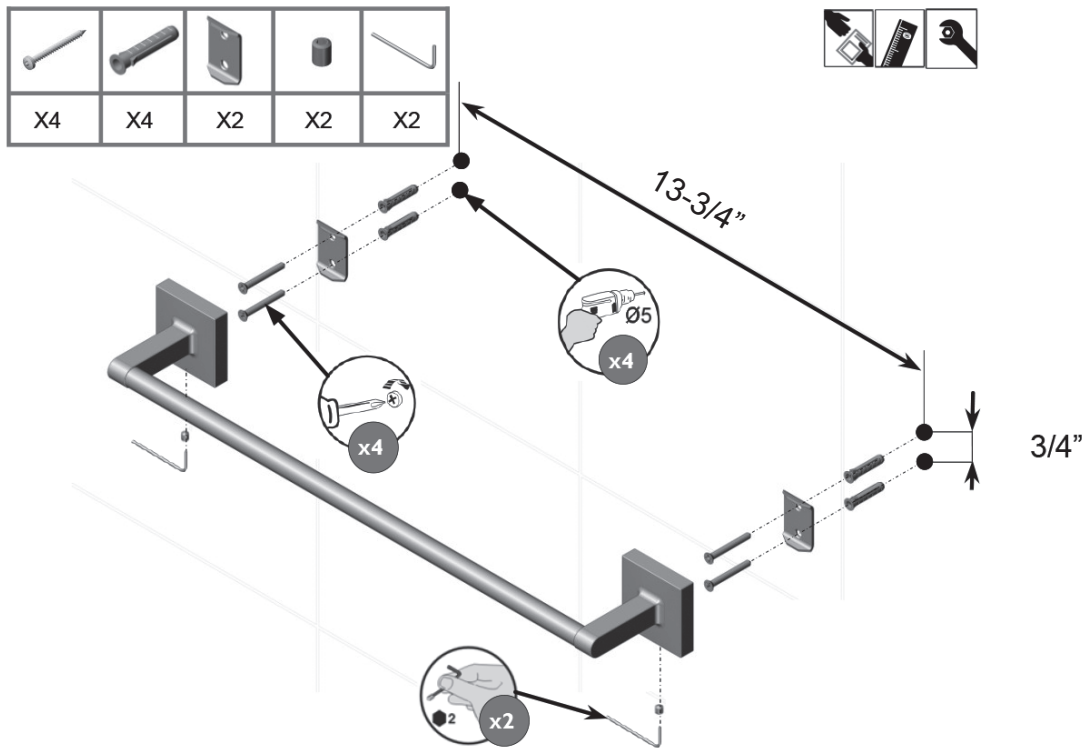

DAX-GDC160164-BN

TOWEL BARS **SERIES**

FEATURES

- Brass body
- Brushed nickel finish
- Wall mount
- Mounting parts included

For parts or sale requirements please contact our customer service department:

CS@daxib.com