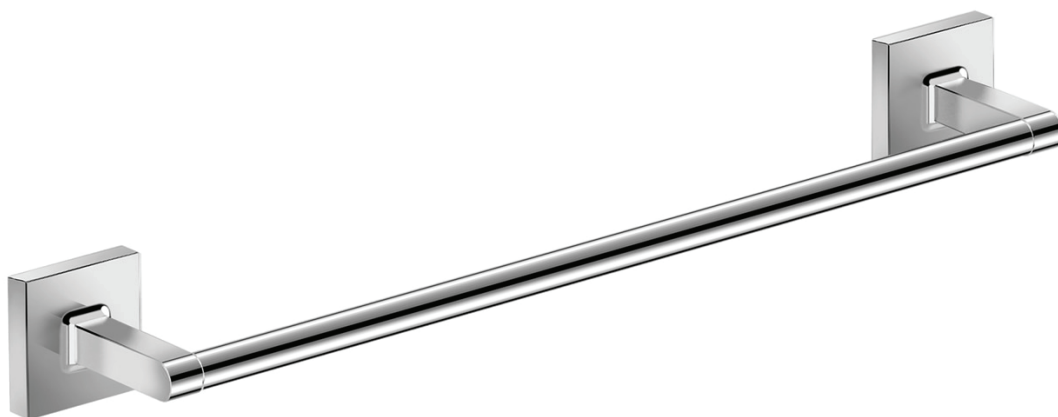

DAX-GDC160164-BN

TOWEL BARS **SERIES**

FEATURES

- Brass body
- Brushed nickel finish
- Wall mount
- Mounting parts included

For parts or sale requirements please contact our customer service department:

CS@daxib.com