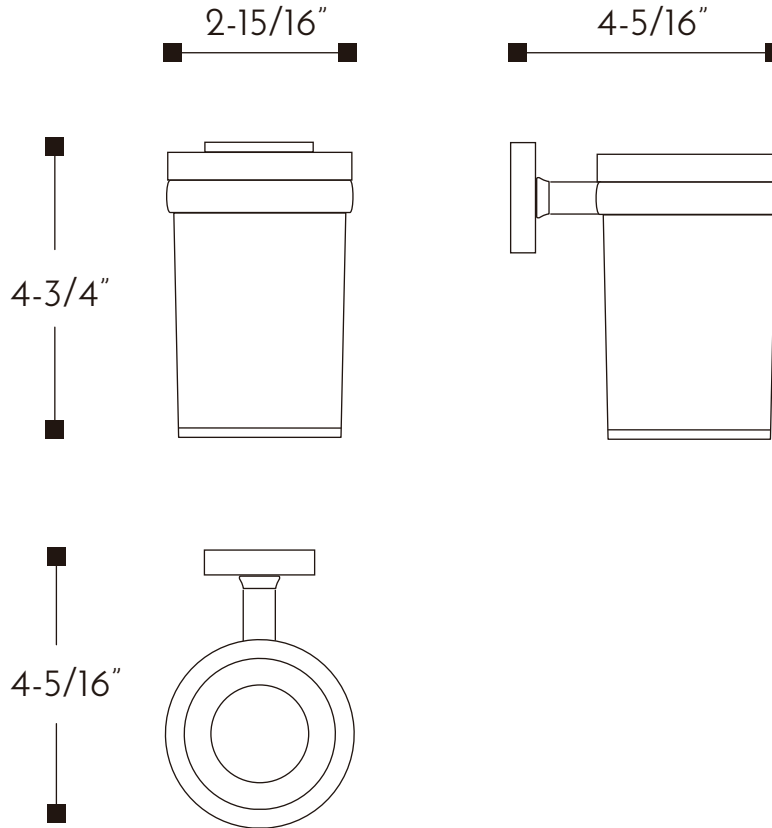

DAX-GDC160152-CR

VANITY CUPS **SERIES**

## FEATURES

---

- Brass body
- Chrome finish
- Wall mount
- Frosted glass cup
- Mounting parts included

For parts or sale requirements please contact our customer service department:

 [CS@daxib.com](mailto:CS@daxib.com)