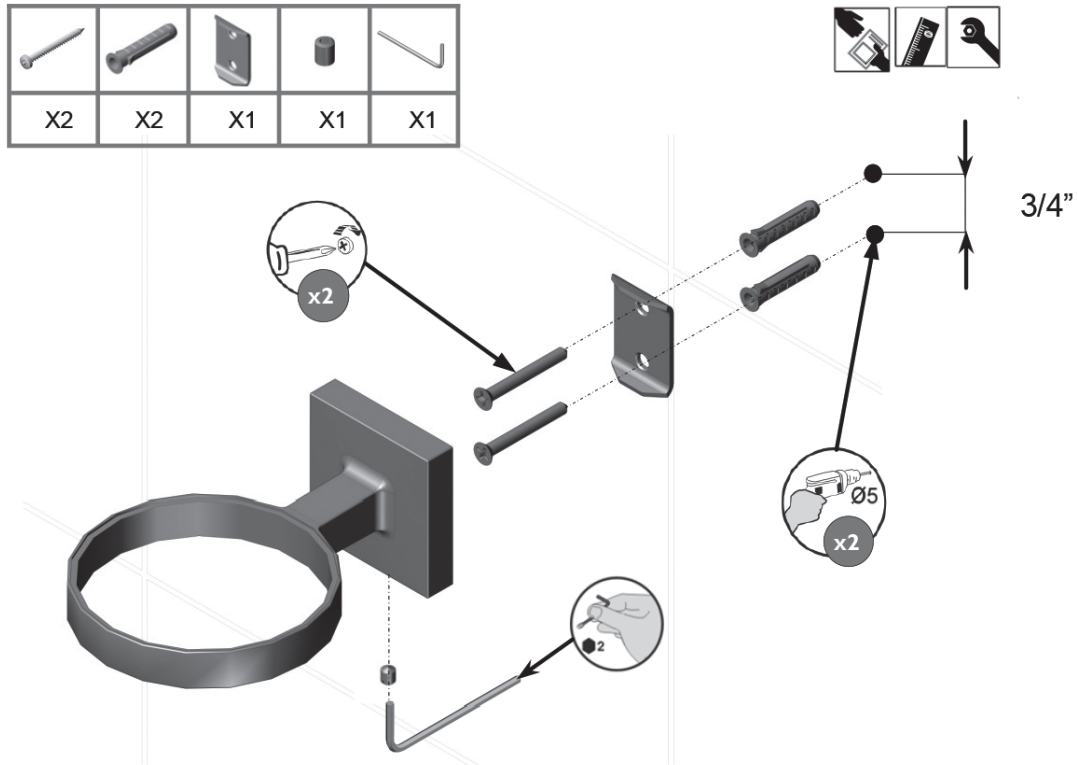

DAX-GDC160152-CR

VANITY CUPS **SERIES**

## FEATURES

---

- Brass body
- Chrome finish
- Wall mount
- Frosted glass cup
- Mounting parts included

For parts or sale requirements please contact our customer service department:

 [CS@daxib.com](mailto:CS@daxib.com)