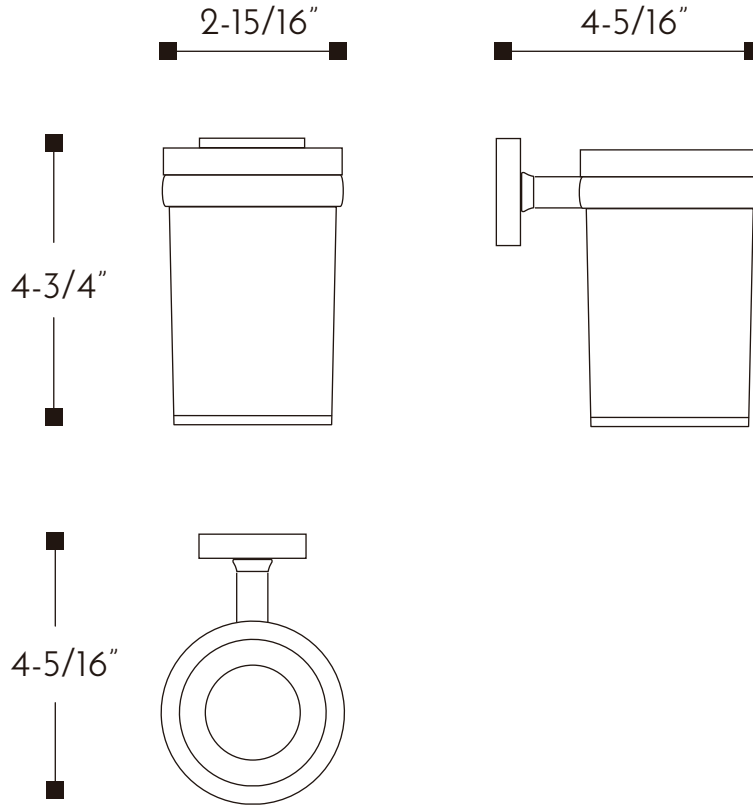

DAX-GDC160152-BN

VANITY CUPS **SERIES**

FEATURES

- Brass body
- Brushed nickel finish
- Wall mount
- Frosted glass cup
- Mounting parts included

For parts or sale requirements please contact our customer service department: