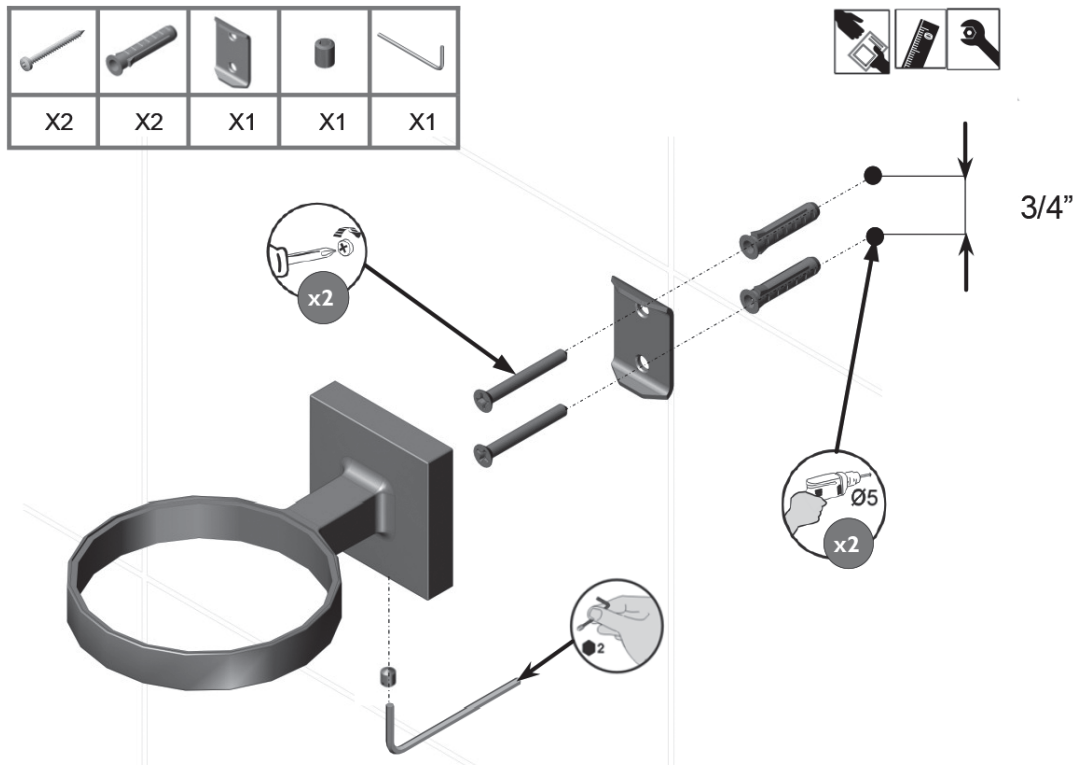

DAX-GDC160152-BN

VANITY CUPS **SERIES**

FEATURES

- Brass body
- Brushed nickel finish
- Wall mount
- Frosted glass cup
- Mounting parts included

For parts or sale requirements please contact our customer service department: