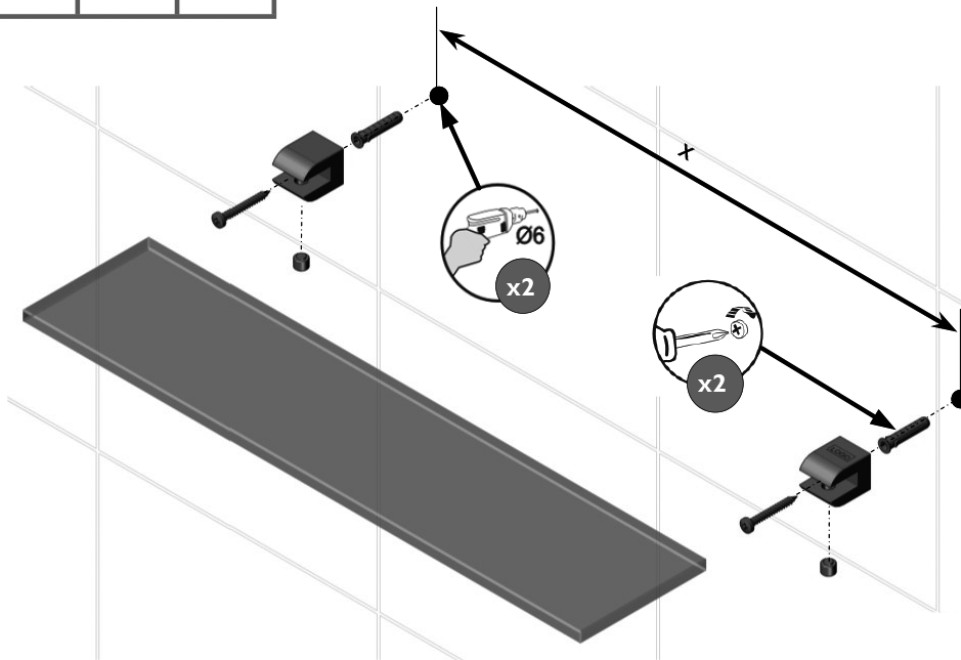

DAX-GDC160144-CR

BATHROOM SHELVES **SERIES**

FEATURES

- Brass body
- Chrome finish
- Wall mount
- Glass shelf
- Mounting parts included

		
X2	X2	X2

For parts or sale requirements please contact our customer service department: