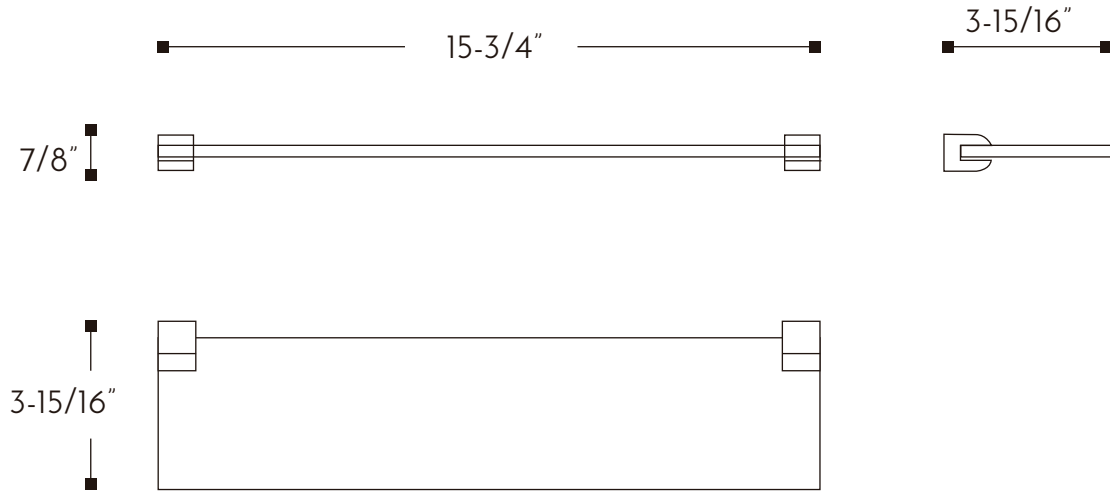

DAX-GDC160144-CR

BATHROOM SHELVES **SERIES**

FEATURES

- Brass body
- Chrome finish
- Wall mount
- Glass shelf
- Mounting parts included

		
X2	X2	X2

For parts or sale requirements please contact our customer service department: