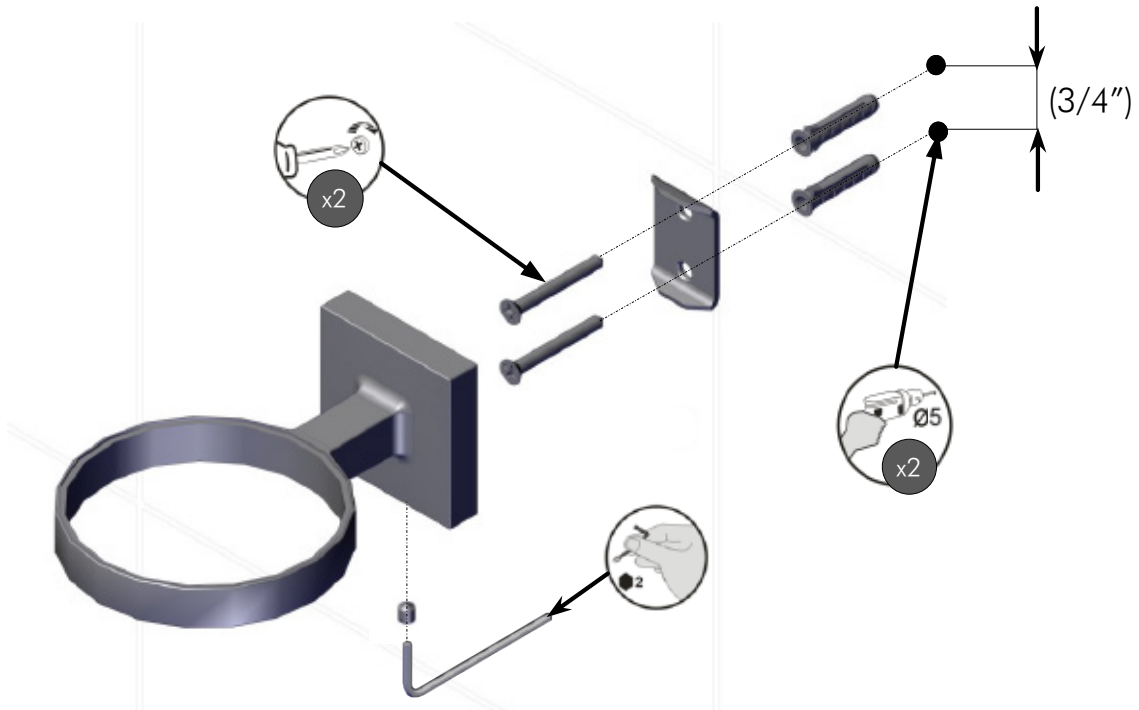

DAX-GDC160132-CR

SOAP DISHES **SERIES**

FEATURES

- Brass body
- Chrome finish
- Wall mount
- Frosted glass tray
- Mounting parts included

X2	X2	X1	X1	X1

For parts or sale requirements please contact our customer service department: