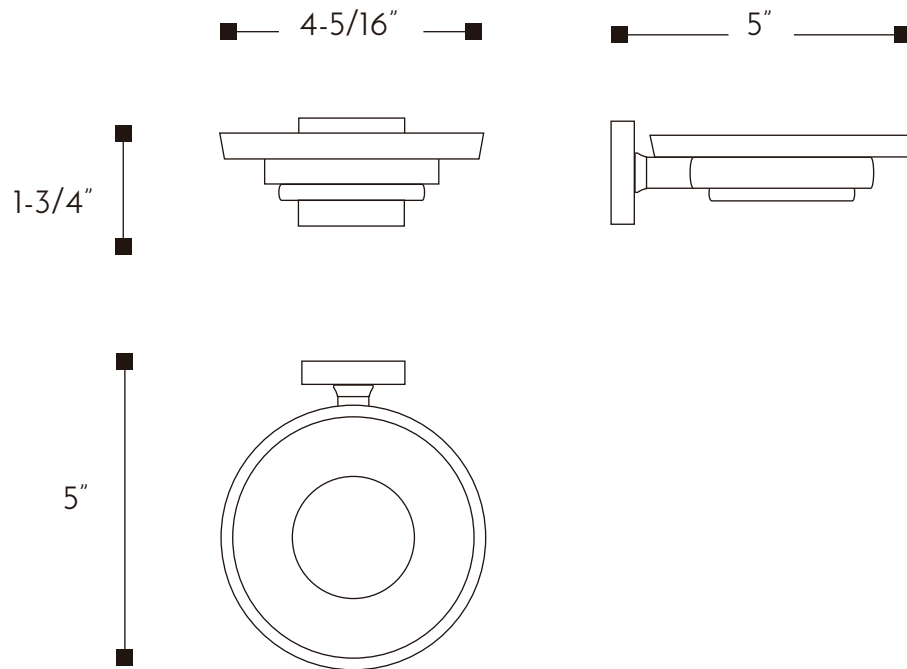

DAX-GDC160132-CR

SOAP DISHES **SERIES**

FEATURES

- Brass body
- Chrome finish
- Wall mount
- Frosted glass tray
- Mounting parts included

X2	X2	X1	X1	X1

For parts or sale requirements please contact our customer service department: