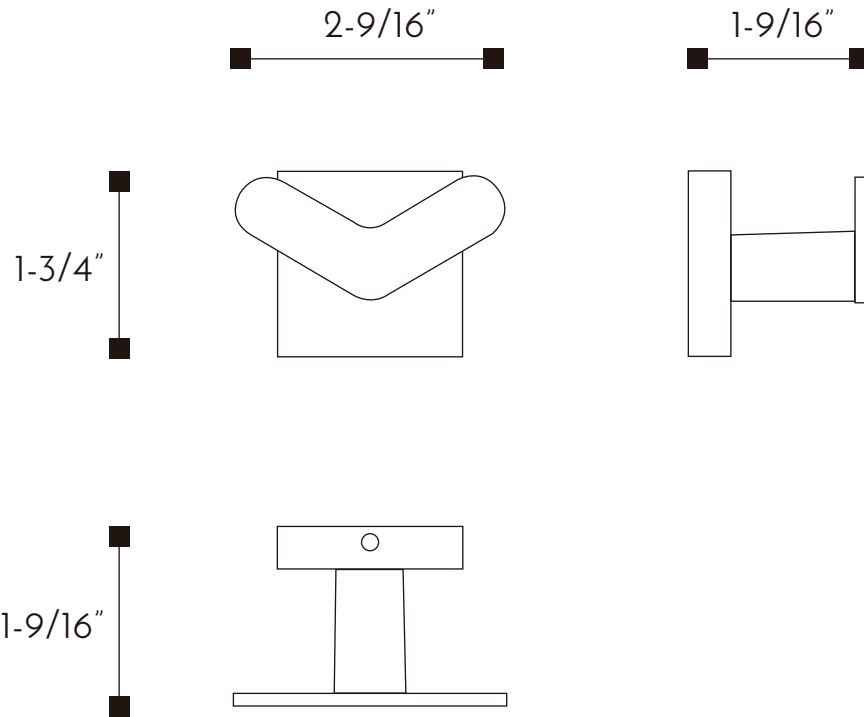

DAX-GDC160122-CR

TOWEL HOLDERS **SERIES**

FEATURES

- Brass body
- Chrome finish
- Wall mount
- Mounting parts included

For parts or sale requirements please contact our customer service department:

CS@daxib.com