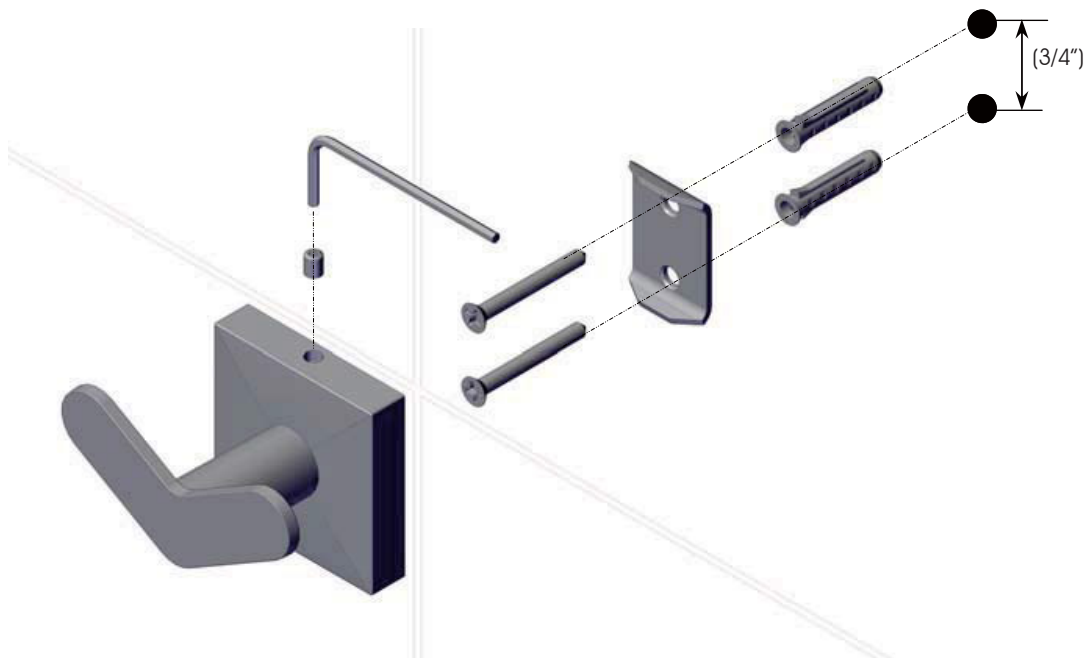

DAX-GDC160122-CR

TOWEL HOLDERS **SERIES**

FEATURES

- Brass body
- Chrome finish
- Wall mount
- Mounting parts included

For parts or sale requirements please contact our customer service department:

CS@daxib.com