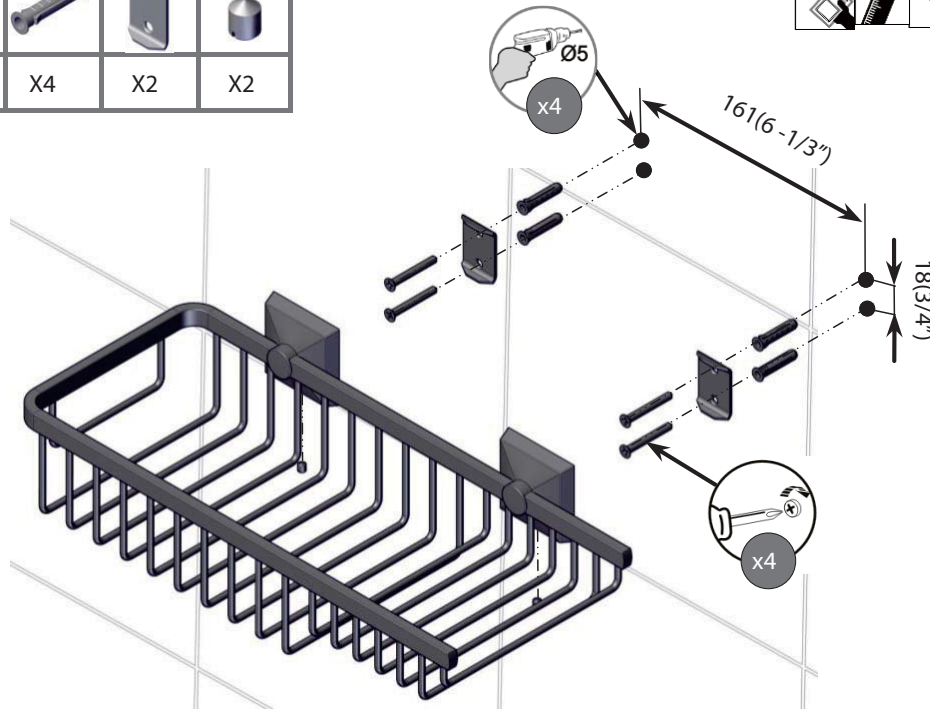

DAX-GDC120187-CR

BATHROOM SHELVES **SERIES**

DAX-GDC120187-CR

FEATURES

- Brass body
- Chrome finish
- Wall mount
- Mounting parts included

X4	X4	X2	X2

		~mm
		~(in)

For parts or sale requirements please contact our customer service department: