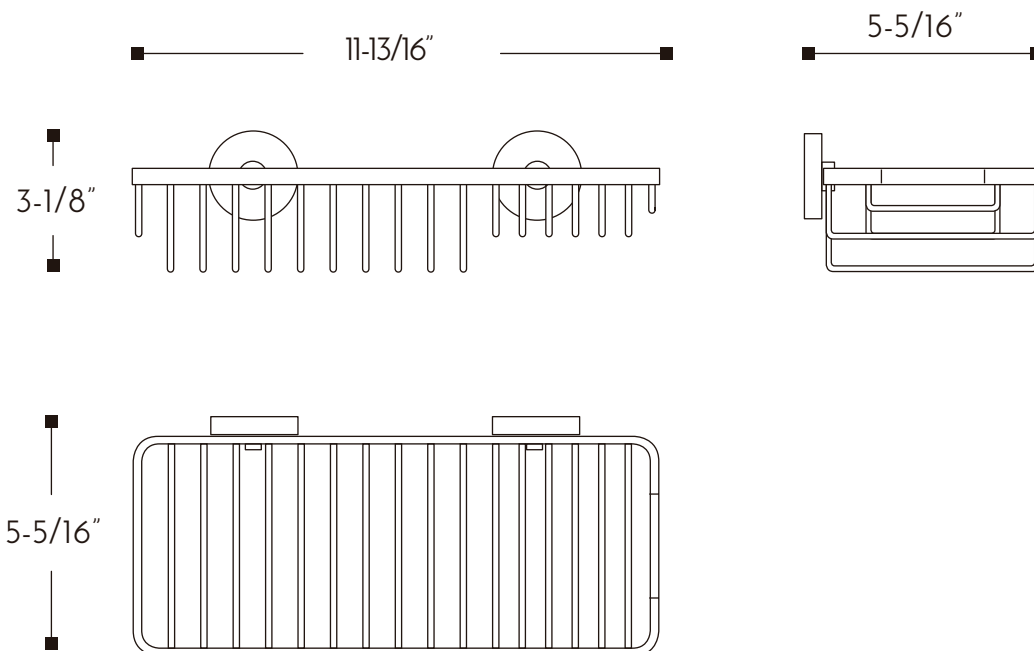

DAX-GDC120187-CR

BATHROOM SHELVES **SERIES**

DAX-GDC120187-CR

FEATURES

- Brass body
- Chrome finish
- Wall mount
- Mounting parts included

X4	X4	X2	X2

		~mm
		~(in)

For parts or sale requirements please contact our customer service department: