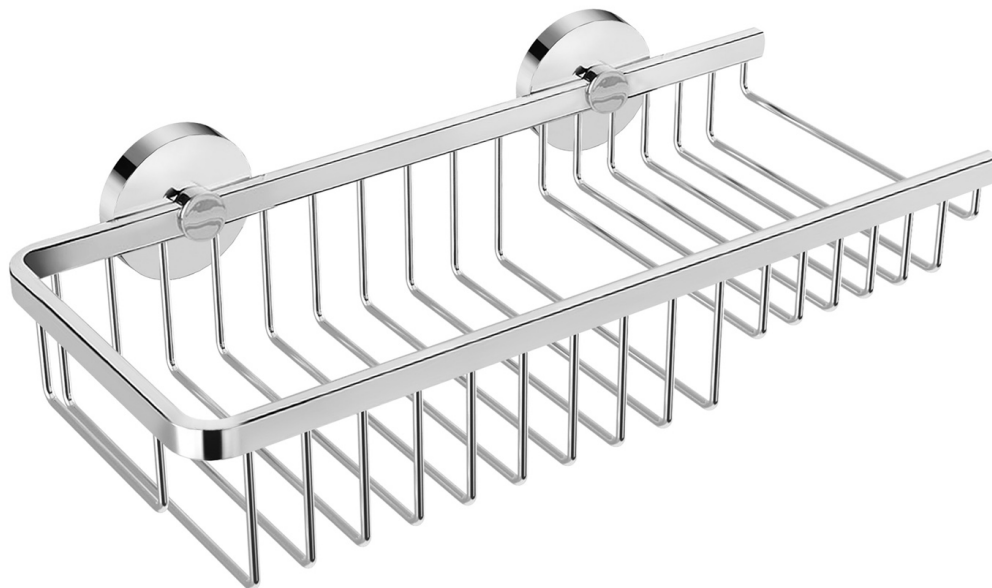

DAX-GDC120187-CR

BATHROOM SHELVES **SERIES**

DAX-GDC120187-CR

FEATURES

- Brass body
- Chrome finish
- Wall mount
- Mounting parts included

X4	X4	X2	X2

		~mm
		~(in)

For parts or sale requirements please contact our customer service department: