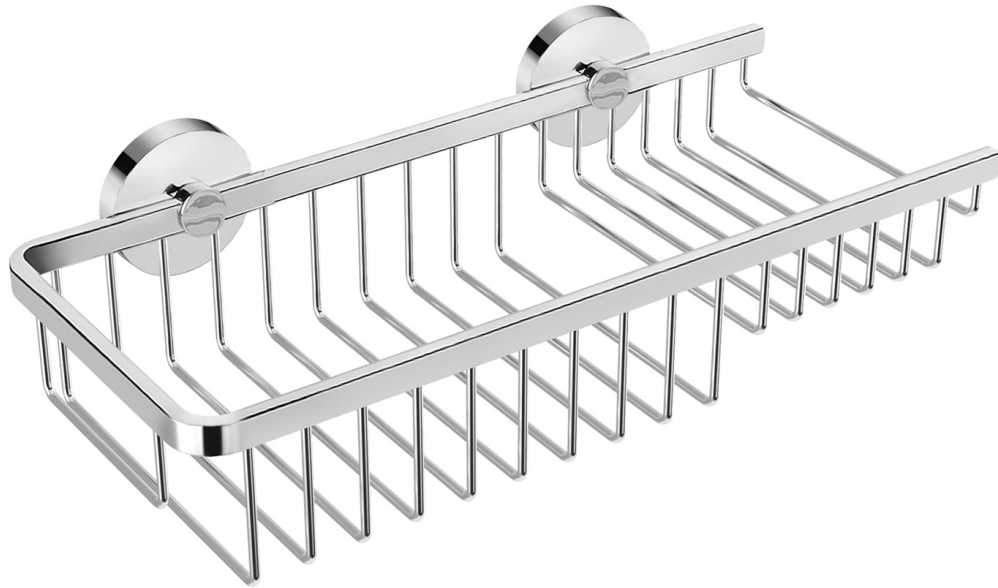

DAX-GDC120187-BN

BATHROOM SHELVES **SERIES**

DAX-GDC120187-BN

FEATURES

- Brass body
- Brushed nickel finish
- Wall mount
- Mounting parts included

			
X4	X4	X2	X2

		
~mm		
~(in)		

For parts or sale requirements please contact our customer service department: