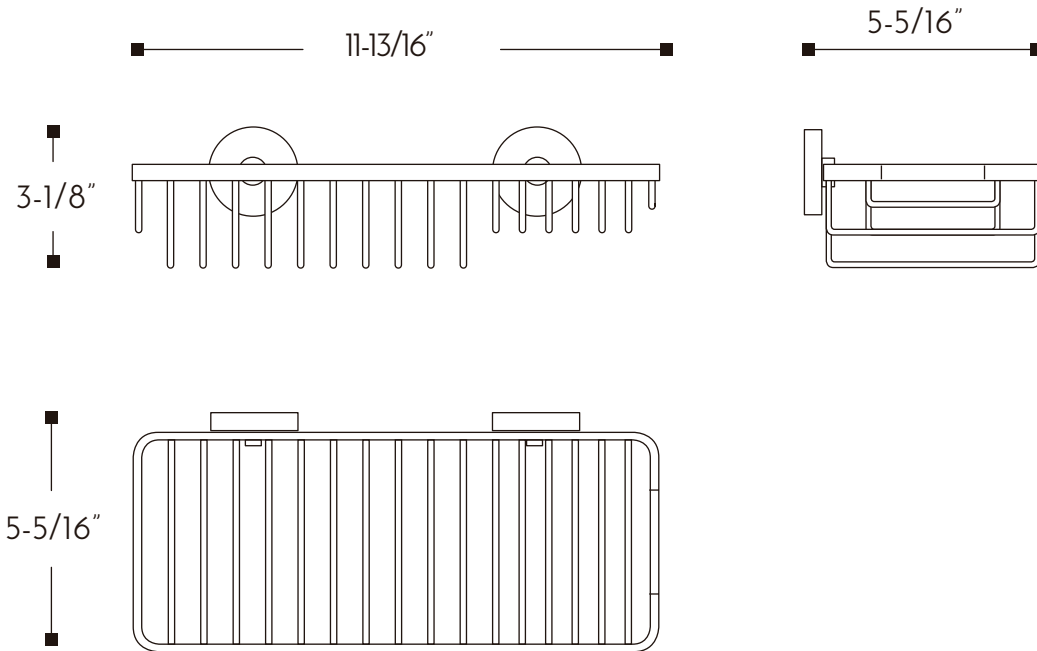

DAX-GDC120187-BN

BATHROOM SHELVES **SERIES**

DAX-GDC120187-BN

FEATURES

- Brass body
- Brushed nickel finish
- Wall mount
- Mounting parts included

			
X4	X4	X2	X2

		
~mm		
~(in)		

For parts or sale requirements please contact our customer service department: