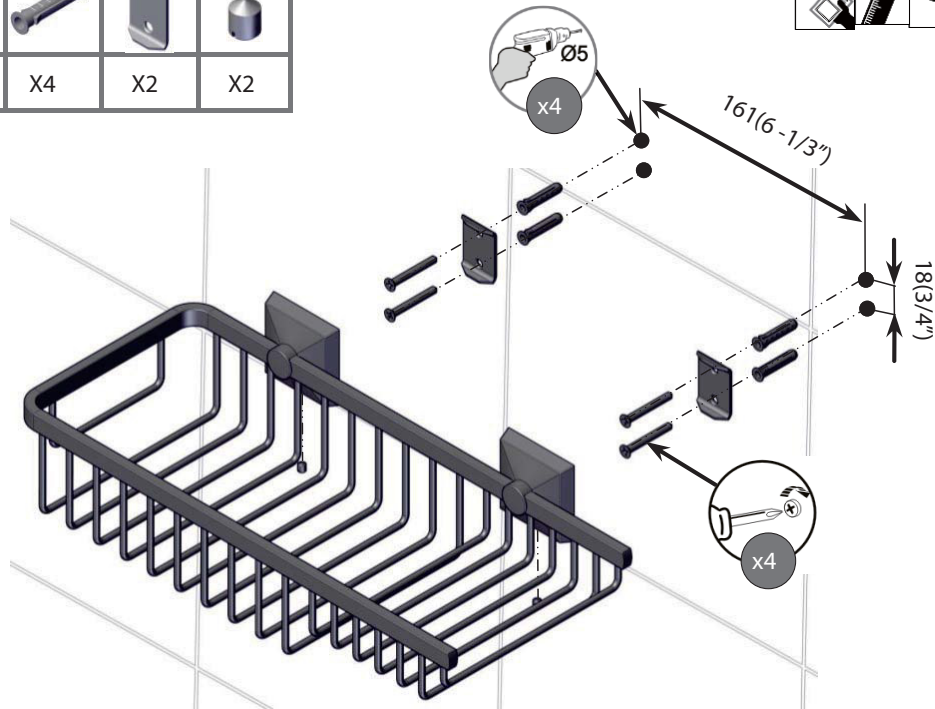

DAX-GDC120187-BN

BATHROOM SHELVES **SERIES**

DAX-GDC120187-BN

FEATURES

- Brass body
- Brushed nickel finish
- Wall mount
- Mounting parts included

			
X4	X4	X2	X2

		
~mm		
~(in)		

For parts or sale requirements please contact our customer service department: