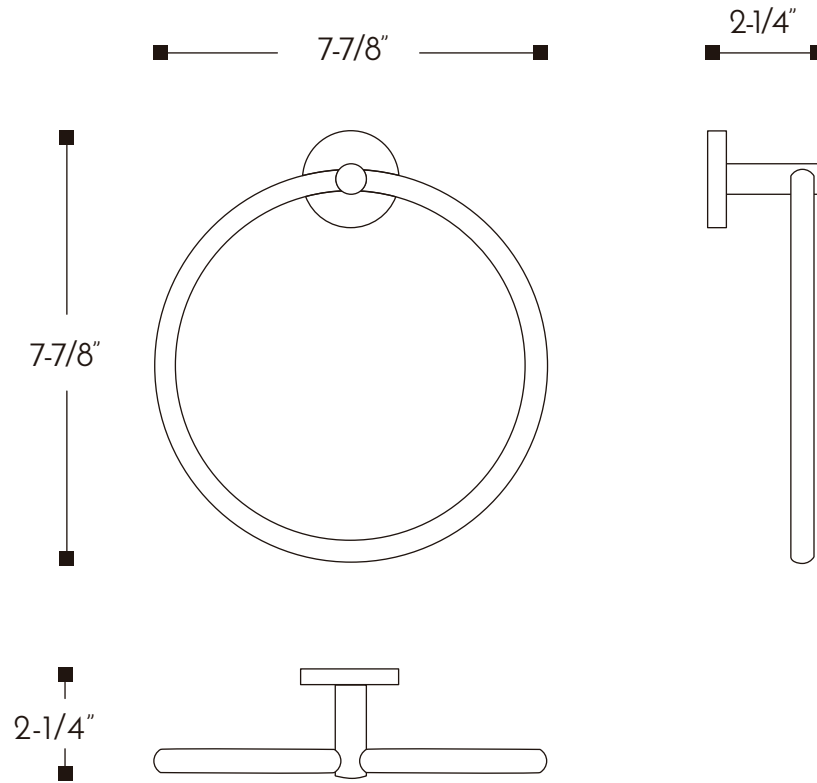

DAX-GDC120172-CR

TOWEL RACKS **SERIES**

FEATURES

- Brass body
- Chrome finish
- Wall mount
- Mounting parts included

			
X2	X2	X1	X1

For parts or sale requirements
please contact our customer service department: