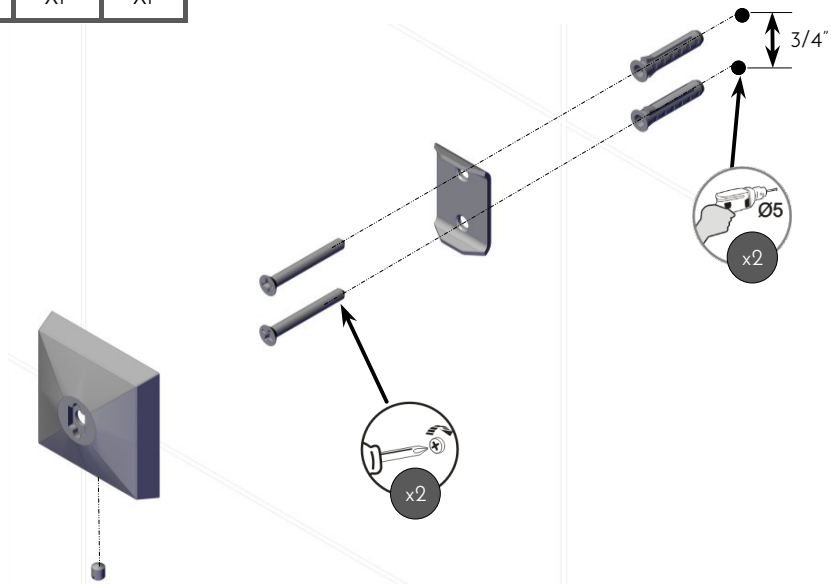

DAX-GDC120172-CR

TOWEL RACKS **SERIES**

FEATURES

- Brass body
- Chrome finish
- Wall mount
- Mounting parts included

			
X2	X2	X1	X1

For parts or sale requirements
please contact our customer service department: