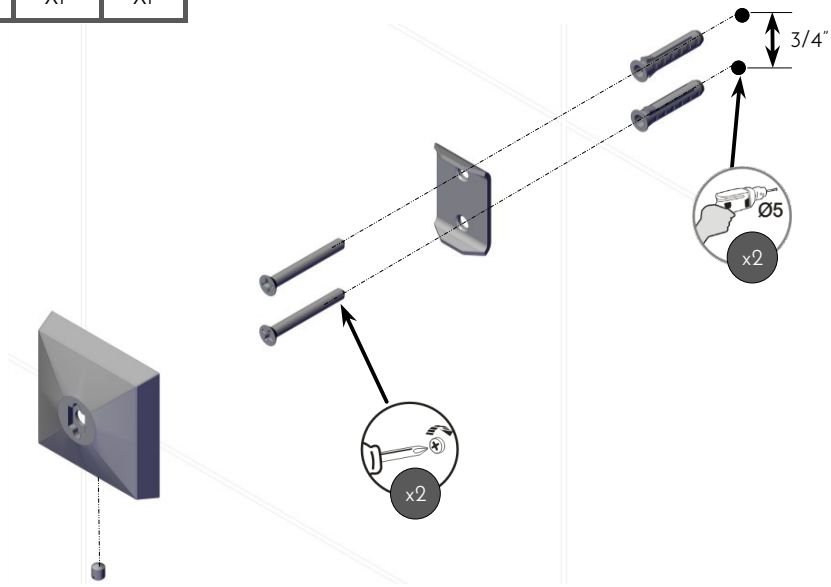

DAX-GDC120172-BN

TOWEL RACKS **SERIES**

DAX-GDC120172-BN

## FEATURES

- Brass body
- Brushed nickel finish
- Wall mount
- Mounting parts included

			
X2	X2	X1	X1

For parts or sale requirements  
please contact our customer service department:

 [CS@daxib.com](mailto:CS@daxib.com)