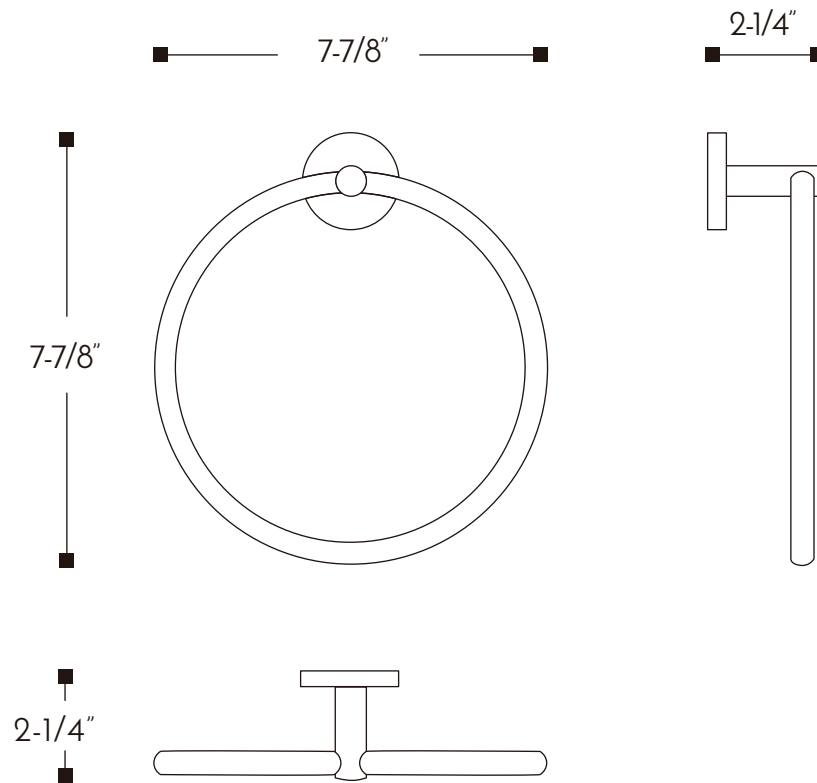

DAX-GDC120172-BN

TOWEL RACKS **SERIES**

DAX-GDC120172-BN

## FEATURES

- Brass body
- Brushed nickel finish
- Wall mount
- Mounting parts included

			
X2	X2	X1	X1

For parts or sale requirements  
please contact our customer service department:

 [CS@daxib.com](mailto:CS@daxib.com)