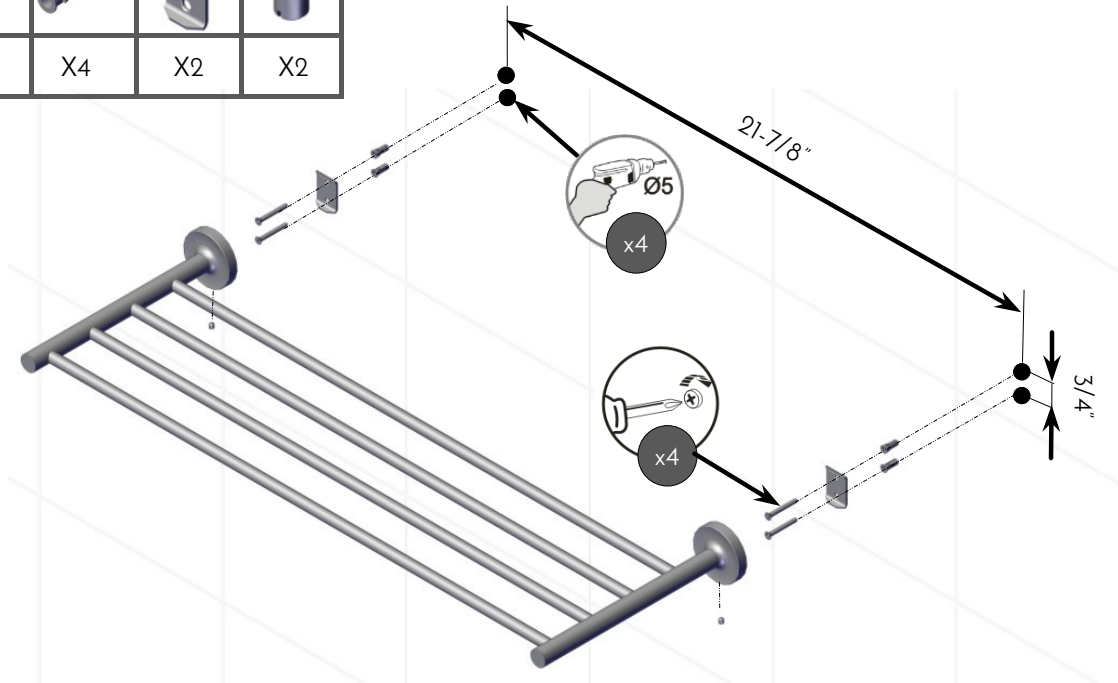

DAX-GDC120168-CR

TOWEL RACKS **SERIES**

## FEATURES

---

- Brass body
- Chrome finish
- Wall mount
- Mounting parts included

			
X4	X4	X2	X2

For parts or sale requirements  
please contact our customer service department:

 [CS@daxib.com](mailto:CS@daxib.com)