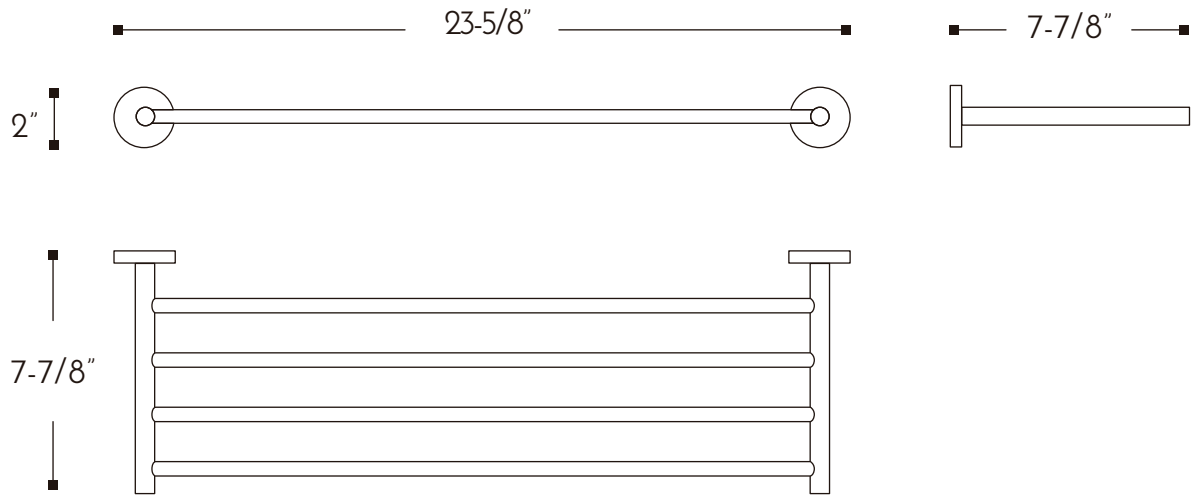

DAX-GDC120168-CR

TOWEL RACKS **SERIES**

## FEATURES

---

- Brass body
- Chrome finish
- Wall mount
- Mounting parts included

			
X4	X4	X2	X2

For parts or sale requirements  
please contact our customer service department:

 [CS@daxib.com](mailto:CS@daxib.com)