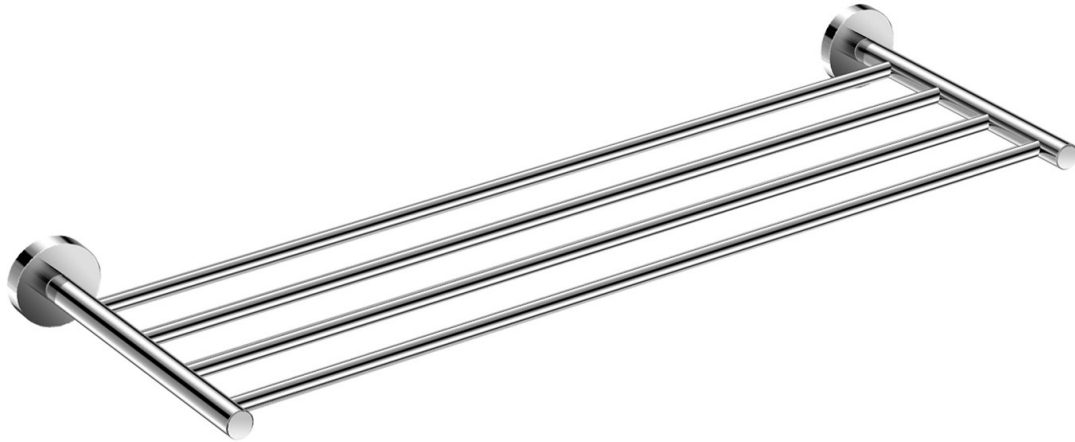

DAX-GDC120168-CR

TOWEL RACKS **SERIES**

## FEATURES

---

- Brass body
- Chrome finish
- Wall mount
- Mounting parts included

			
X4	X4	X2	X2

For parts or sale requirements  
please contact our customer service department:

 [CS@daxib.com](mailto:CS@daxib.com)