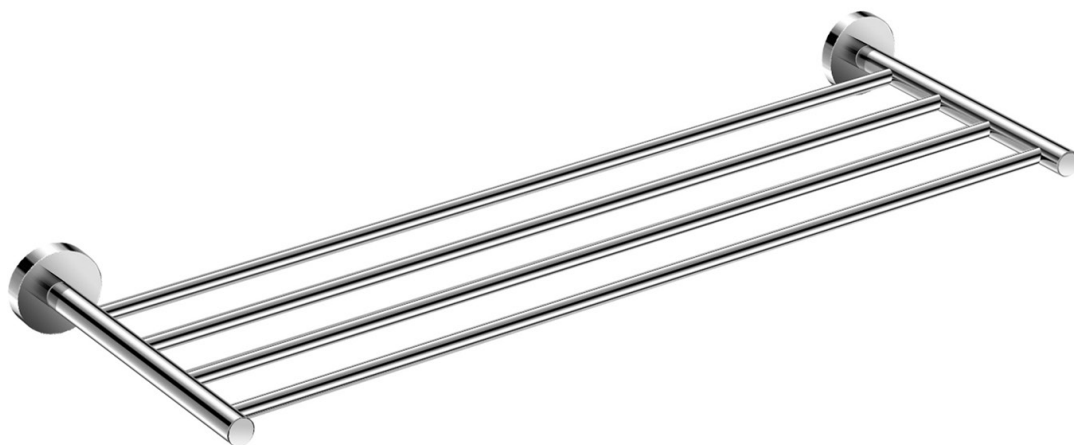

DAX-GDC120168-BN

TOWEL RACKS **SERIES**

FEATURES

- Brass body
- Brushed nickel finish
- Wall mount
- Mounting parts included

			
X4	X4	X2	X2

For parts or sale requirements
please contact our customer service department: