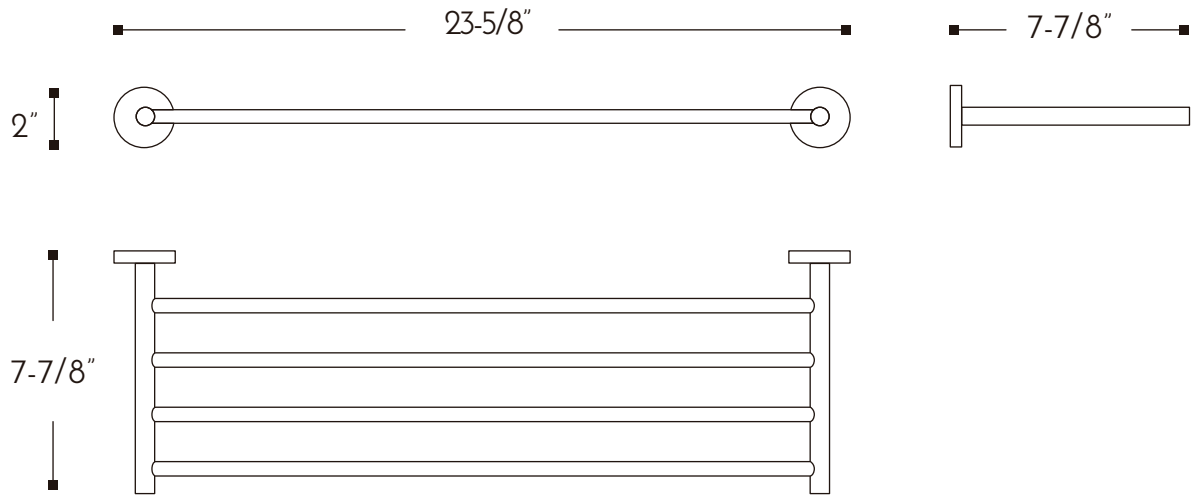

DAX-GDC120168-BN

TOWEL RACKS **SERIES**

FEATURES

- Brass body
- Brushed nickel finish
- Wall mount
- Mounting parts included

			
X4	X4	X2	X2

For parts or sale requirements
please contact our customer service department: