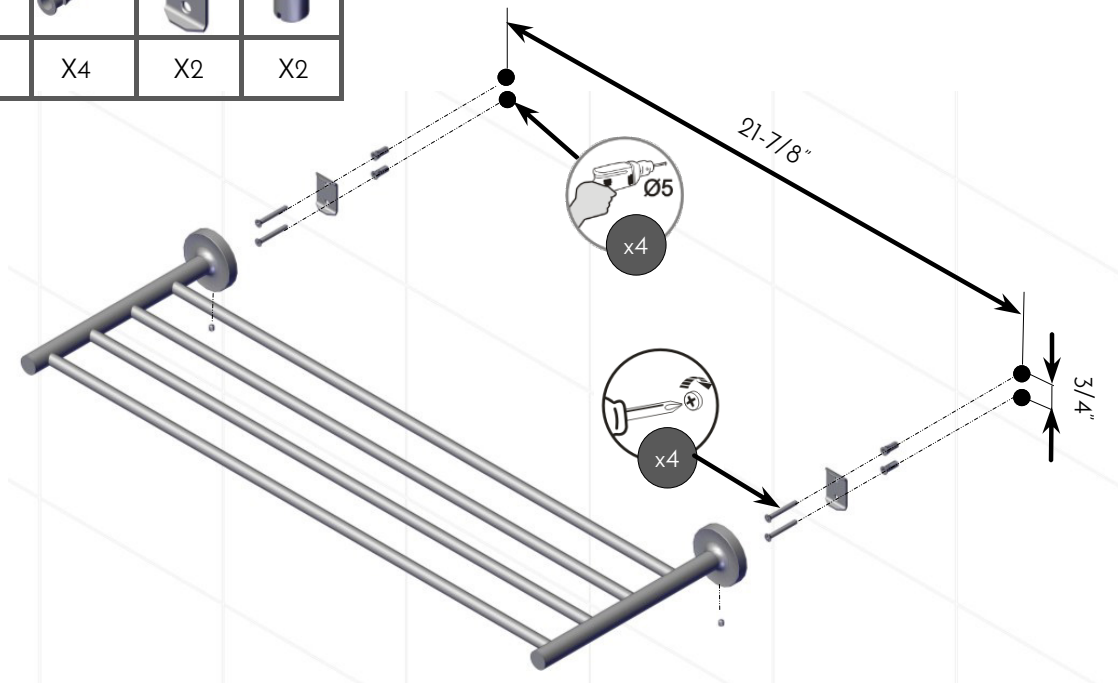

DAX-GDC120168-BN

TOWEL RACKS **SERIES**

FEATURES

- Brass body
- Brushed nickel finish
- Wall mount
- Mounting parts included

			
X4	X4	X2	X2

For parts or sale requirements
please contact our customer service department: