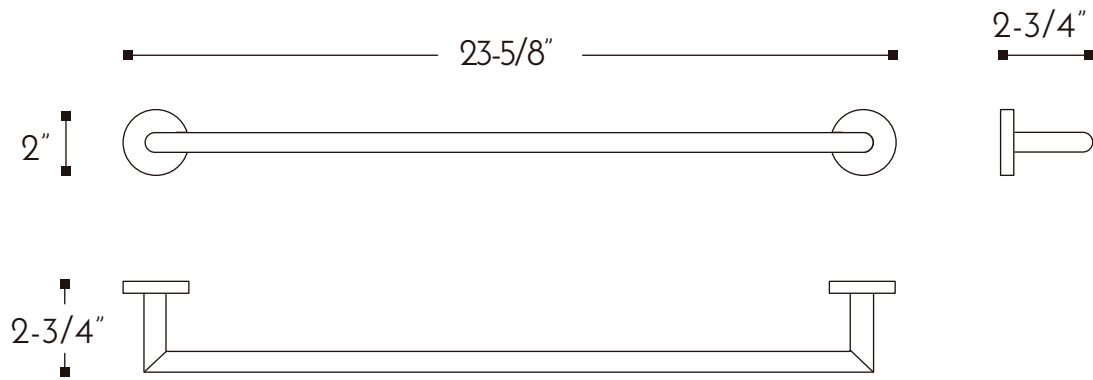

DAX-GDC120165-CR

TOWEL BARS **SERIES**

FEATURES

- Brass body
- Chrome finish
- Wall mount
- Mounting parts included

For parts or sale requirements please contact our customer service department:

CS@daxib.com