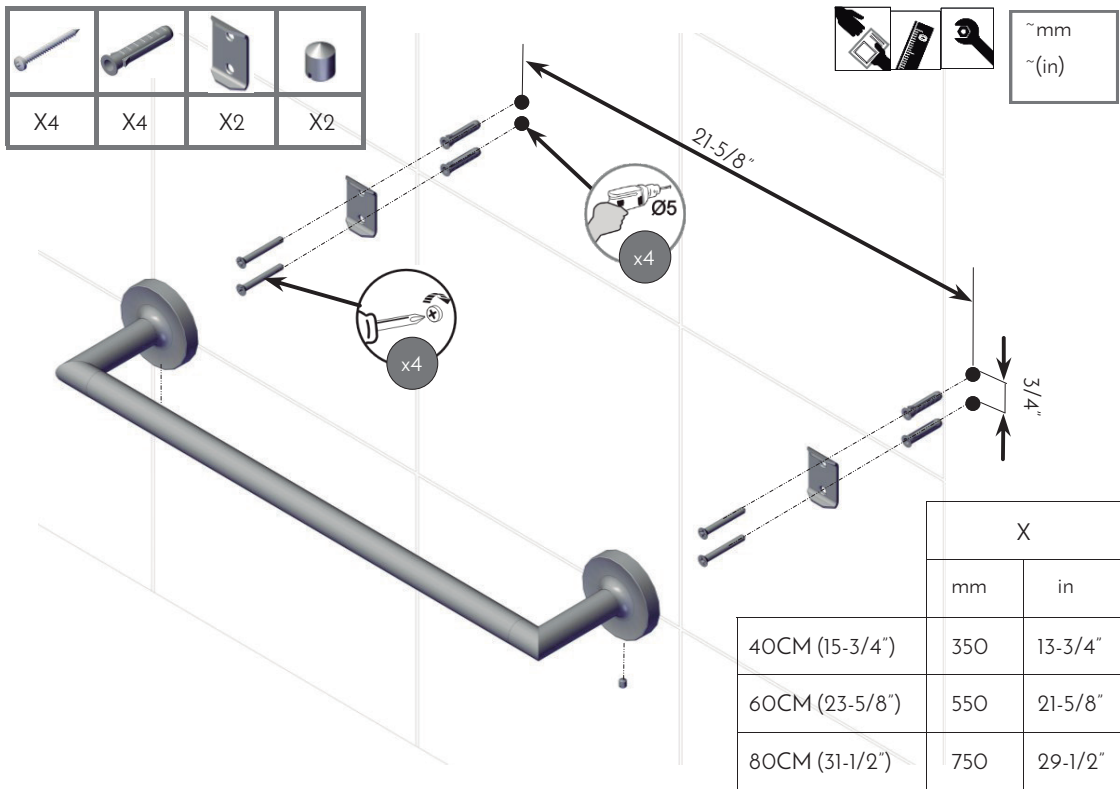

DAX-GDC120165-CR

TOWEL BARS **SERIES**

FEATURES

- Brass body
- Chrome finish
- Wall mount
- Mounting parts included

For parts or sale requirements please contact our customer service department:

CS@daxib.com