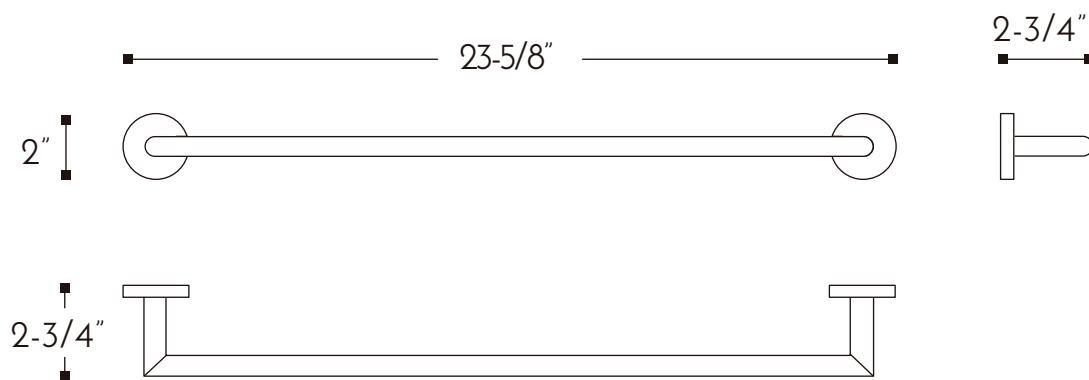

DAX-GDC120165-BN

TOWEL BARS **SERIES**

FEATURES

- Brass body
- Brushed nickel finish
- Wall mount
- Mounting parts included

For parts or sale requirements please contact our customer service department:

CS@daxib.com