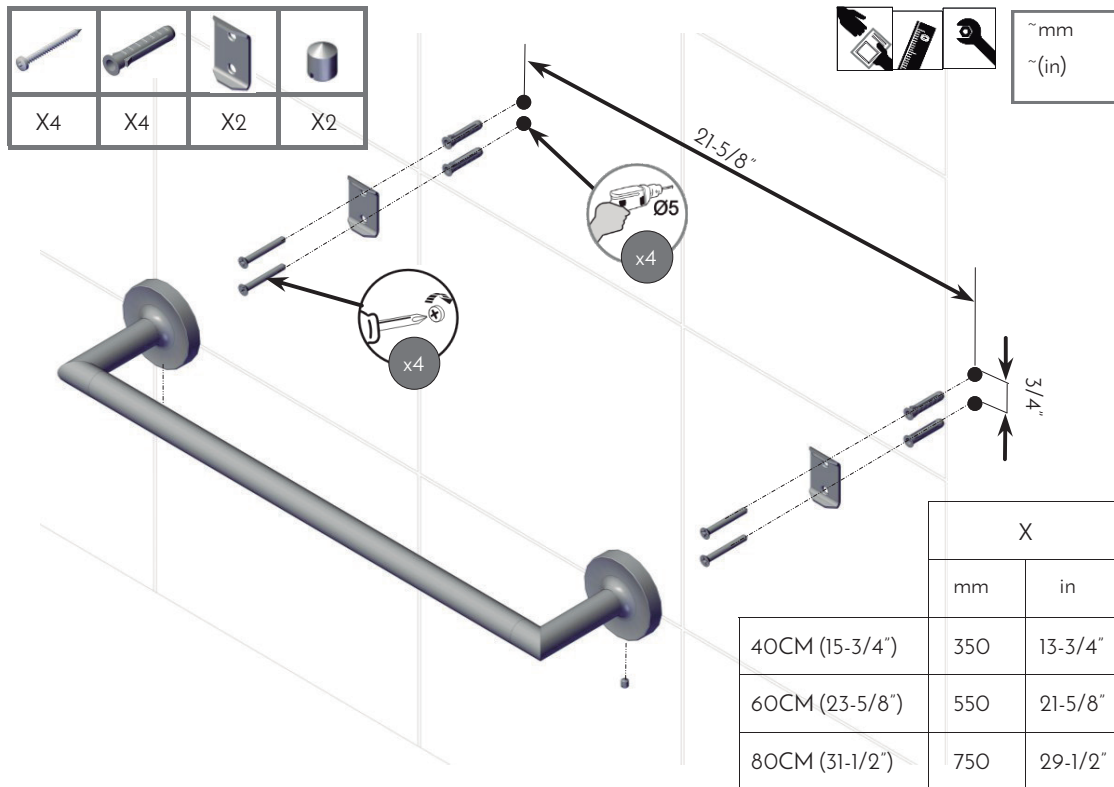

DAX-GDC120165-BN

TOWEL BARS **SERIES**

FEATURES

- Brass body
- Brushed nickel finish
- Wall mount
- Mounting parts included

For parts or sale requirements please contact our customer service department:

CS@daxib.com